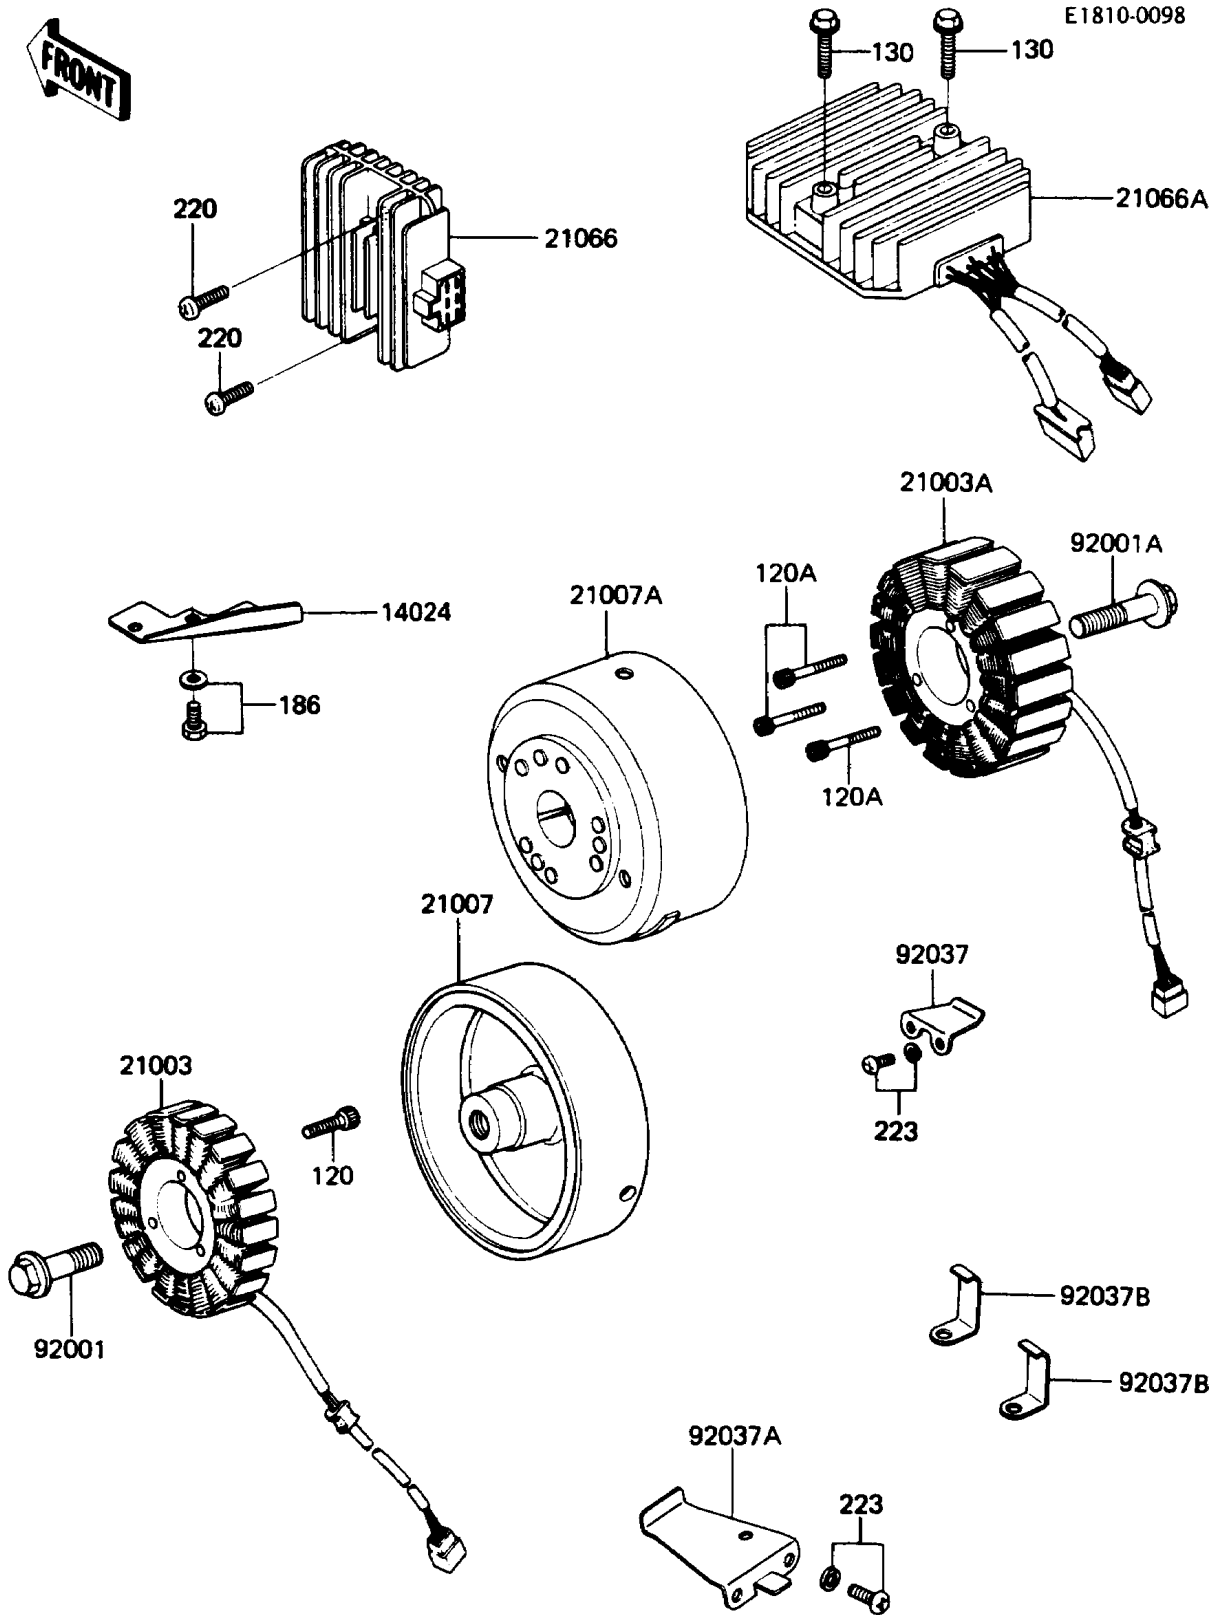

1988 Voyager PARTS DIAGRAM

Generator

1988 Voyager PARTS LIST

Generator

ITEM NAME	PART NUMBER	QUANTITY
COVER,GENERATOR LEAD (Ref # 14024)	14025-1391	1
STATOR,LH (Ref # 21003)	21003-1064	1
STATOR,RH (Ref # 21003A)	21003-1104	1
ROTOR,LH (Ref # 21007)	21007-1051	1
ROTOR,RH (Ref # 21007A)	21007-1073	1
REGULATOR-VOLTAGE (Ref # 21066)	21066-1038	1
REGULATOR-VOLTAGE (Ref # 21066A)	21066-1051	1
BOLT,FLANGED,12X40 (Ref # 92001)	92001-1012	1
BOLT,FLANGED,12X40 (Ref # 92001A)	92001-1146	1
CLAMP,GENERATOR LEAD (Ref # 92037)	92037-1287	1
CLAMP,LEAD WIRE (Ref # 92037A)	92037-1343	1
CLAMP,LEAD WIRE (Ref # 92037B)	92037-1345	2
BOLT-SOCKET,5X30 (Ref # 120)	120P0530	3
BOLT-SOCKET,6X35 (Ref # 120A)	120P0635	3
BOLT-FLANGED,5X35 (Ref # 130)	130B0535	2
BOLT-UPSET-WP (Ref # 186)	186D0610	2
SCREW-PAN-CROS,6X20,WHITE (Ref # 220)	220B0620	2
SCREW-PAN-WS-CROS (Ref # 223)	223B0510	4