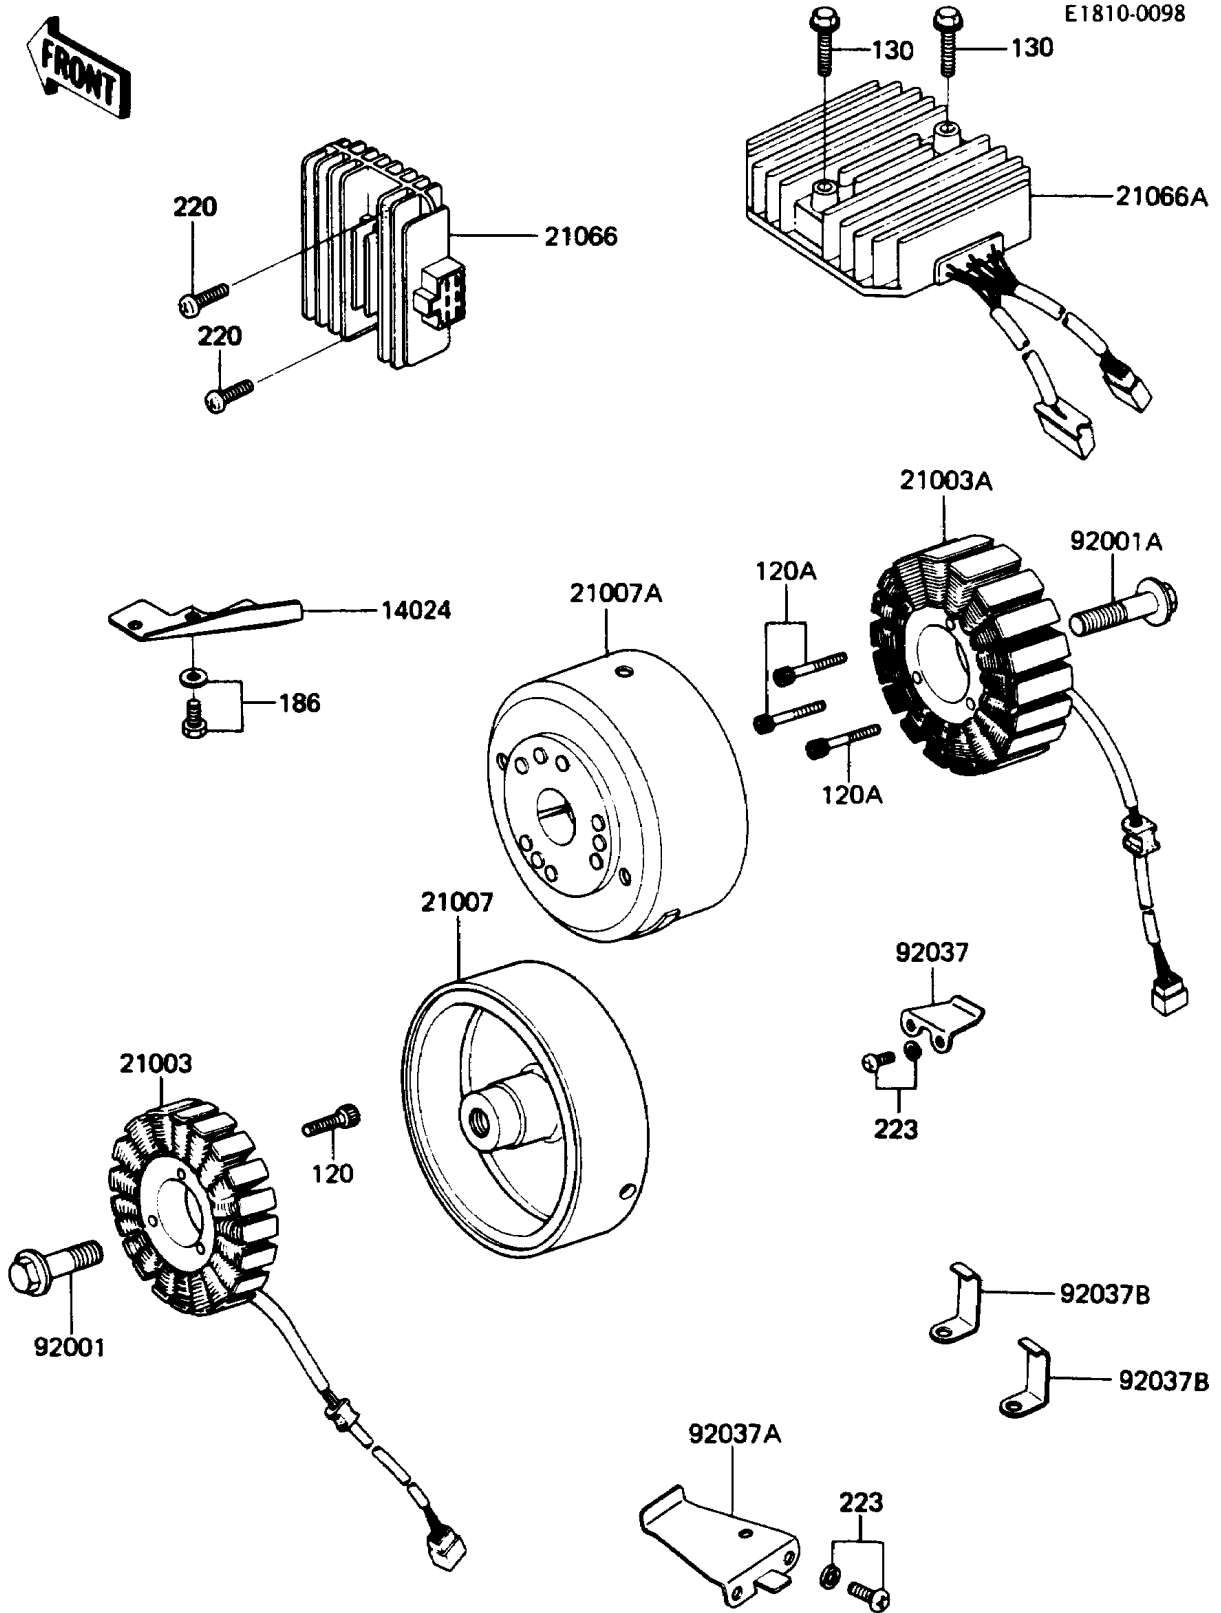

1988 Voyager PARTS DIAGRAM

Generator

1988 Voyager PARTS LIST

Generator

ITEM NAME	PART NUMBER	QUANTITY
COVER,GENERATOR LEAD (Ref # 14024)	14025-1391	1
STATOR,LH (Ref # 21003)	21003-1064	1
STATOR,RH (Ref # 21003A)	21003-1104	1
ROTOR,LH (Ref # 21007)	21007-1051	1
ROTOR,RH (Ref # 21007A)	21007-1073	1
REGULATOR-VOLTAGE (Ref # 21066)	21066-1038	1
REGULATOR-VOLTAGE (Ref # 21066A)	21066-1051	1
BOLT,FLANGED,12X40 (Ref # 92001)	92001-1012	1
BOLT,FLANGED,12X40 (Ref # 92001A)	92001-1146	1
CLAMP,GENERATOR LEAD (Ref # 92037)	92037-1287	1
CLAMP,LEAD WIRE (Ref # 92037A)	92037-1343	1
CLAMP,LEAD WIRE (Ref # 92037B)	92037-1345	2
BOLT-SOCKET,5X30 (Ref # 120)	120P0530	3
BOLT-SOCKET,6X35 (Ref # 120A)	120P0635	3
BOLT-FLANGED,5X35 (Ref # 130)	130B0535	2
BOLT-UPSET-WP (Ref # 186)	186D0610	2
SCREW-PAN-CROS,6X20,WHITE (Ref # 220)	220B0620	2
SCREW-PAN-WS-CROS (Ref # 223)	223B0510	4