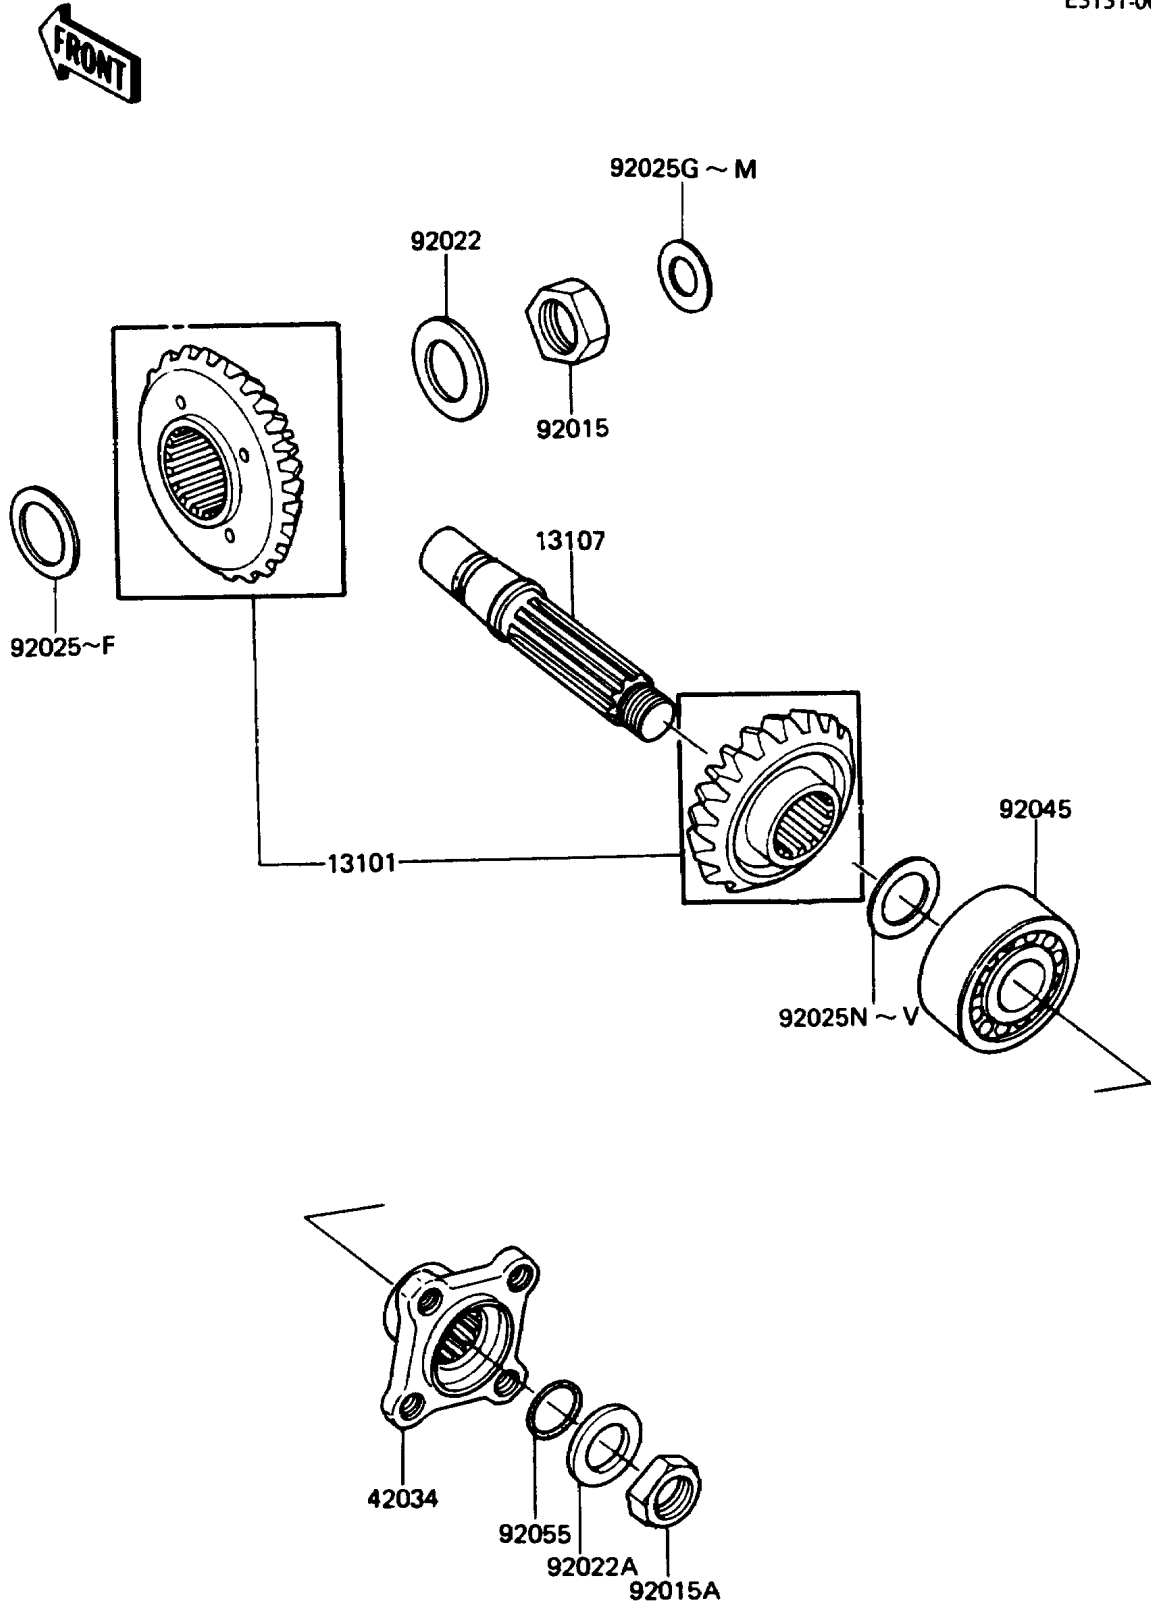

1987 Voyager PARTS DIAGRAM

Front Bevel Gear

E3131-0007

1987 Voyager PARTS LIST

Front Bevel Gear

| ITEM NAME | PART NUMBER | QUANTITY |
|-------------------------------------|-------------|----------|
| GEAR-ASSY,BEVEL,FR (Ref # 13101) | 13101-5042 | 1 |
| SHAFT,BEVEL GEAR (Ref # 13107) | 13107-1029 | 1 |
| COUPLING,OUTPUT SHAFT (Ref # 42034) | 42034-1010 | 1 |
| NUT,24MM (Ref # 92015) | 92015-1057 | 1 |
| NUT,20MM (Ref # 92015A) | 92016-028 | 1 |
| WASHER,SPRING,24MM (Ref # 92022) | 92022-1104 | 1 |
| WASHER,20.3X36X2.3 (Ref # 92022A) | 92022-1116 | 1 |
| SHIM,30.3X40X0.6 (Ref # 92025) | 92025-1006 | AR |
| SHIM,30.3X40X0.9 (Ref # 92025A) | 92025-1007 | AR |
| SHIM,30.3X40X1.20 (Ref # 92025B) | 92025-1008 | AR |
| SHIM,30.3X40X0.1 (Ref # 92025C) | 92025-1009 | AR |
| SHIM,30.3X40X0.15 (Ref # 92025D) | 92025-1010 | AR |
| SHIM,30.3X40X0.20 (Ref # 92025E) | 92025-1011 | AR |
| SHIM,30.3X40X0.30 (Ref # 92025F) | 92025-1012 | AR |
| SHIM,15.3X27.5X0.60 (Ref # 92025G) | 92025-1020 | AR |
| SHIM,15.3X27.5X0.90 (Ref # 92025H) | 92025-1021 | AR |
| SHIM,15.3X27.5X1.20 (Ref # 92025I) | 92025-1022 | AR |
| SHIM,15.3X27.5X0.10 (Ref # 92025J) | 92025-1023 | AR |
| SHIM,15.3X27.5X0.15 (Ref # 92025K) | 92025-1024 | AR |
| SHIM,15.3X27.5X0.20 (Ref # 92025L) | 92025-1025 | AR |
| SHIM,15.3X27.5X0.30 (Ref # 92025M) | 92025-1026 | AR |
| SHIM,25.3X36X0.15 (Ref # 92025N) | 92025-1688 | AR |
| SHIM,25.3X36X0.50 (Ref # 92025O) | 92025-1689 | AR |
| SHIM,25.3X36X0.60 (Ref # 92025P) | 92025-1690 | AR |
| SHIM,25.3X36X0.70 (Ref # 92025Q) | 92025-1691 | AR |
| SHIM,25.3X36X0.80 (Ref # 92025R) | 92025-1692 | AR |
| SHIM,25.3X36X0.90 (Ref # 92025S) | 92025-1693 | AR |
| SHIM,25.3X36X1.00 (Ref # 92025T) | 92025-1694 | AR |
| SHIM,25.3X36X1.10 (Ref # 92025U) | 92025-1695 | AR |