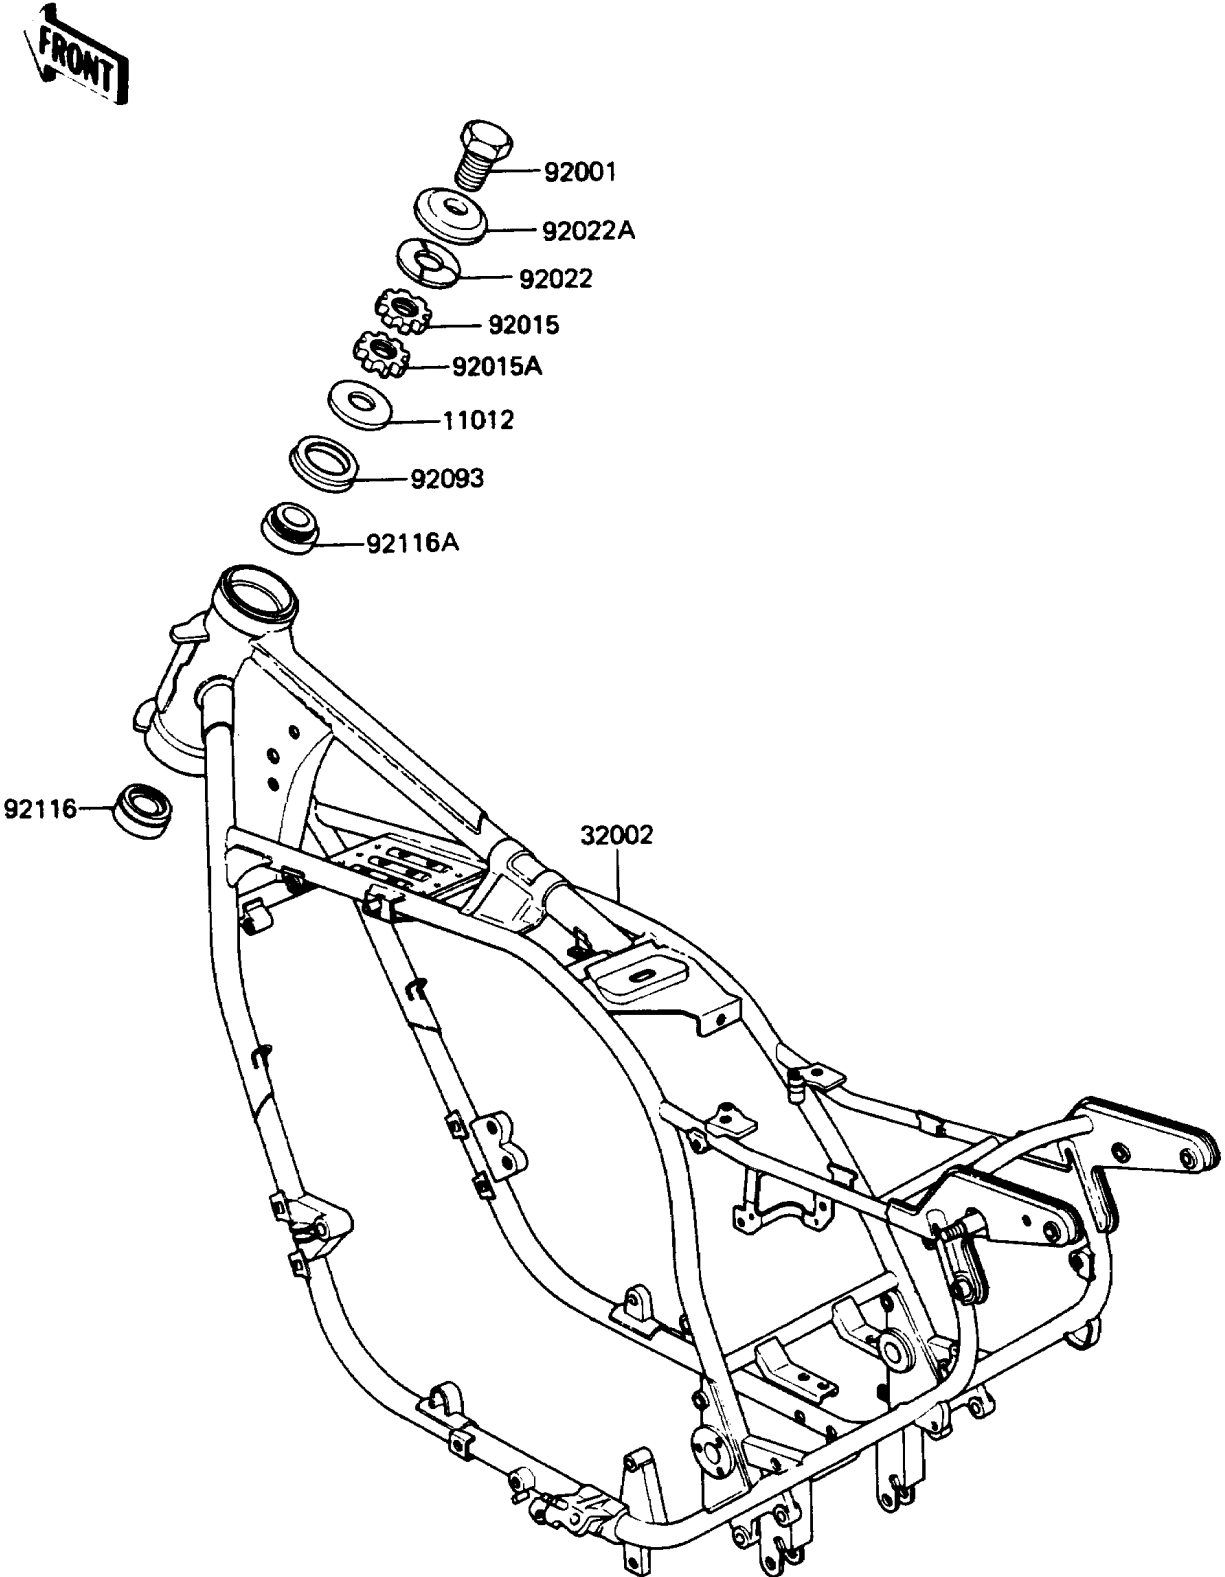

# 1987 Voyager PARTS DIAGRAM

Frame

F2120-0227

# 1987 Voyager PARTS LIST

## Frame

ITEM NAME	PART NUMBER	QUANTITY
CAP,STEERING (Ref # 11012)	11012-1206	1
FRAME-COMP (Ref # 32002)	32002-1585	1
BOLT,16X25.5 (Ref # 92001)	92007-031	1
NUT,28MM,T=6 (Ref # 92015)	92015-1417	1
NUT,28MM,T=8.5 (Ref # 92015A)	92015-1418	1
WASHER,WAVE (Ref # 92022)	46100-003	1
WASHER,16X41X4 (Ref # 92022A)	92022-230	1
SEAL,STEERING (Ref # 92093)	92093-1070	1
BEARING-ROLLER,LWR,32006JR RS (Ref # 92116)	92116-1008	1
BEARING-ROLLER,HR320/28XJ (Ref # 92116A)	92116-1009	1