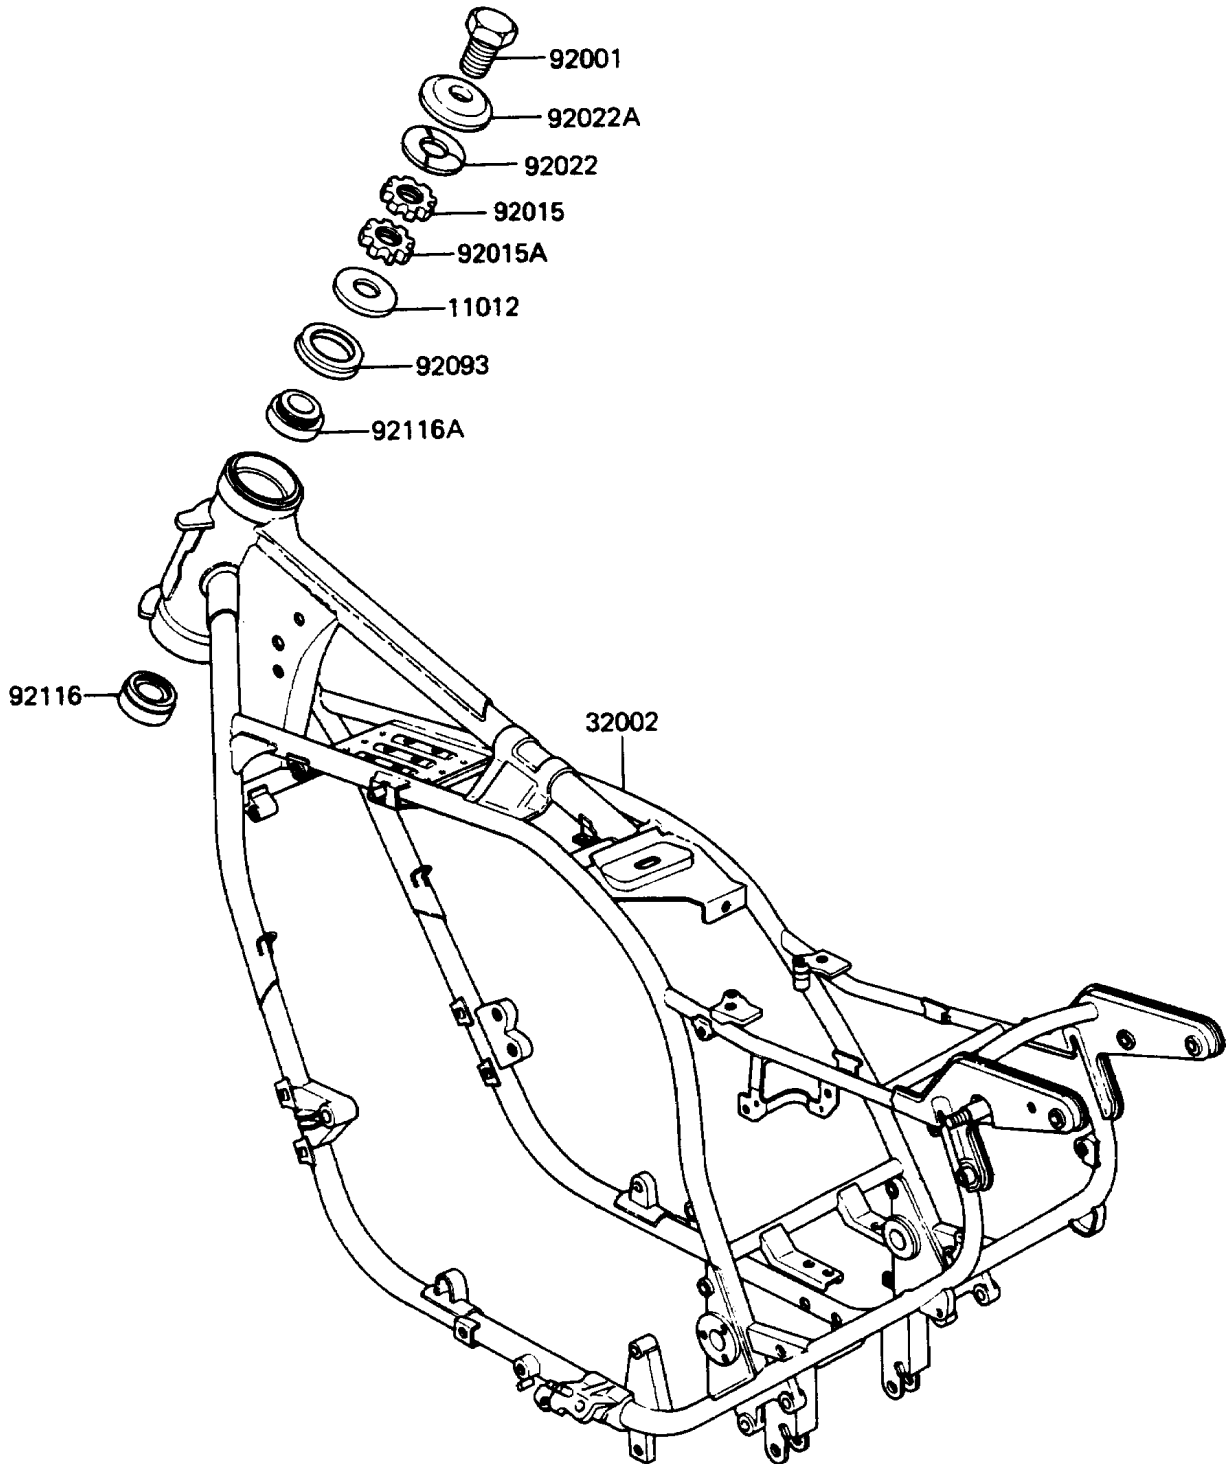

# 1988 Voyager PARTS DIAGRAM

Frame

F2120-0227

# 1988 Voyager PARTS LIST

## Frame

ITEM NAME	PART NUMBER	QUANTITY
CAP,STEERING (Ref # 11012)	11012-1206	1
FRAME-COMP (Ref # 32002)	32002-1585	1
BOLT,16X25.5 (Ref # 92001)	92007-031	1
NUT,28MM,T=6 (Ref # 92015)	92015-1417	1
NUT,28MM,T=8.5 (Ref # 92015A)	92015-1418	1
WASHER,WAVE (Ref # 92022)	46100-003	1
WASHER,16X41X4 (Ref # 92022A)	92022-230	1
SEAL,STEERING (Ref # 92093)	92093-1070	1
BEARING-ROLLER,LWR,32006JR RS (Ref # 92116)	92116-1008	1
BEARING-ROLLER,HR320/28XJ (Ref # 92116A)	92116-1009	1