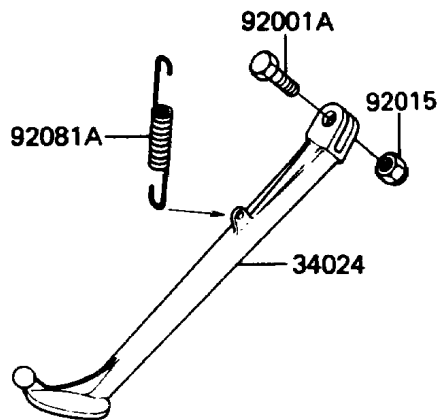

1987 Voyager PARTS DIAGRAM

Stand(s)

F2190-0145

1987 Voyager PARTS LIST

Stand(s)

ITEM NAME	PART NUMBER	QUANTITY
LEVER-KICK,CENTER STAND (Ref # 13059)	13059-1102	1
STAND-CENTER (Ref # 34011)	34011-1103	1
STAND-SIDE (Ref # 34024)	34024-1158	1
BOLT,CENTER STAND (Ref # 92001)	92001-1848	4
BOLT,12X43 (Ref # 92001A)	92001-1984	1
NUT,LOCK,12MM,BLACK (Ref # 92015)	92015-1190	1
DAMPER,PEDAL (Ref # 92075)	13063-002	1
SPRING,CNT STAND (Ref # 92081)	34023-012	1
SPRING,STAND (Ref # 92081A)	34025-005	1
SPRING,STAND (Ref # 92081B)	92081-1657	2
NUT-HEX-FINE,10MM (Ref # 315)	315B1000	4