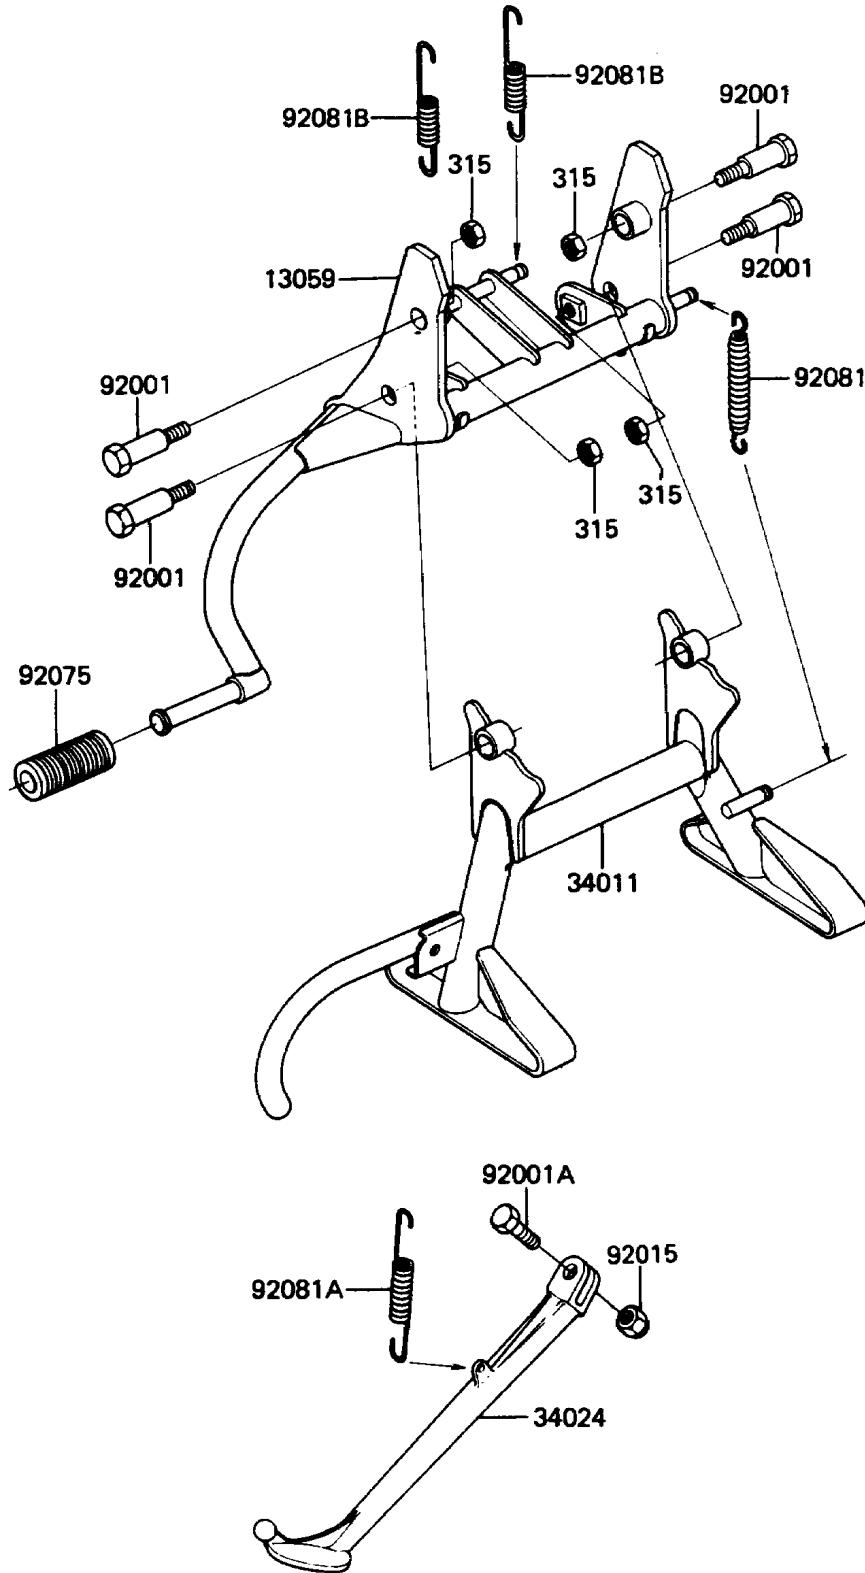

1987 Voyager PARTS DIAGRAM

Stand(s)

F2190-0145

1987 Voyager PARTS LIST

Stand(s)

ITEM NAME	PART NUMBER	QUANTITY
LEVER-KICK,CENTER STAND (Ref # 13059)	13059-1102	1
STAND-CENTER (Ref # 34011)	34011-1103	1
STAND-SIDE (Ref # 34024)	34024-1158	1
BOLT,CENTER STAND (Ref # 92001)	92001-1848	4
BOLT,12X43 (Ref # 92001A)	92001-1984	1
NUT,LOCK,12MM,BLACK (Ref # 92015)	92015-1190	1
DAMPER,PEDAL (Ref # 92075)	13063-002	1
SPRING,CNT STAND (Ref # 92081)	34023-012	1
SPRING,STAND (Ref # 92081A)	34025-005	1
SPRING,STAND (Ref # 92081B)	92081-1657	2
NUT-HEX-FINE,10MM (Ref # 315)	315B1000	4