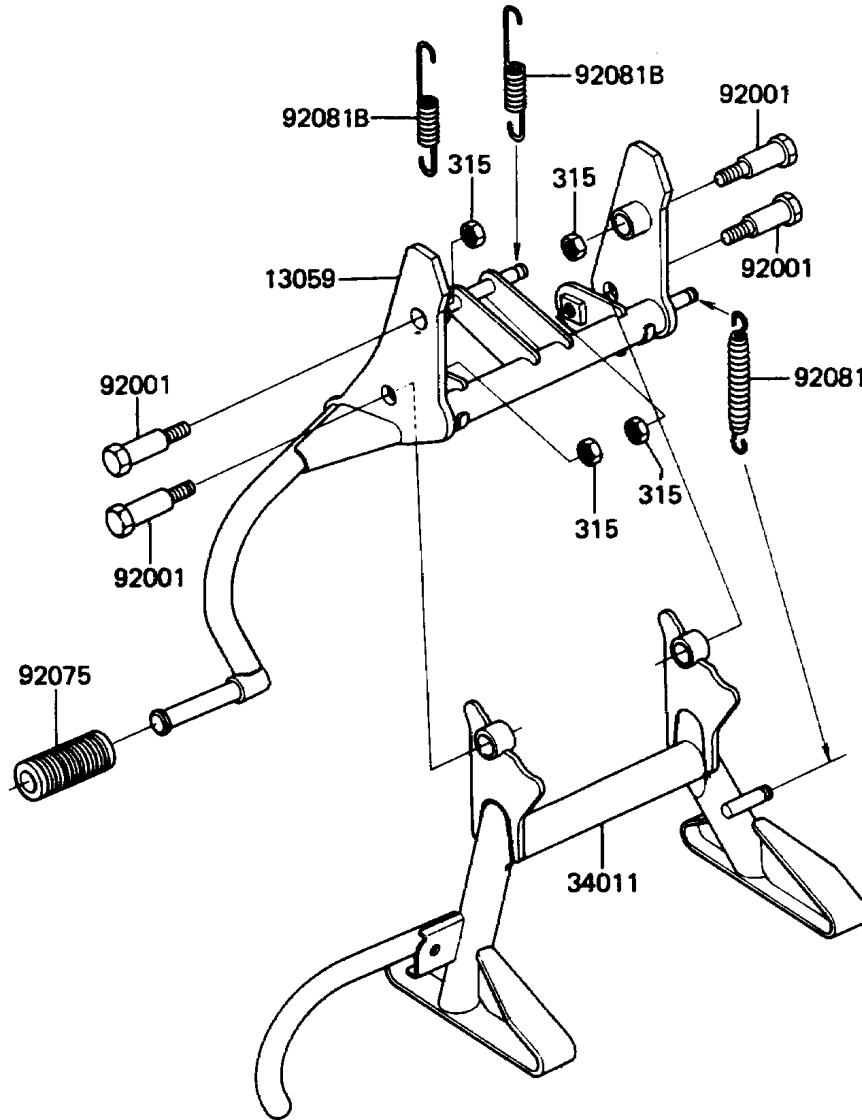

1987 Voyager PARTS DIAGRAM

Stand(s)

F2190-0145

1987 Voyager PARTS LIST

Stand(s)

ITEM NAME	PART NUMBER	QUANTITY
LEVER-KICK,CENTER STAND (Ref # 13059)	13059-1102	1
STAND-CENTER (Ref # 34011)	34011-1103	1
STAND-SIDE (Ref # 34024)	34024-1158	1
BOLT,CENTER STAND (Ref # 92001)	92001-1848	4
BOLT,12X43 (Ref # 92001A)	92001-1984	1
NUT,LOCK,12MM,BLACK (Ref # 92015)	92015-1190	1
DAMPER,PEDAL (Ref # 92075)	13063-002	1
SPRING,CNT STAND (Ref # 92081)	34023-012	1
SPRING,STAND (Ref # 92081A)	34025-005	1
SPRING,STAND (Ref # 92081B)	92081-1657	2
NUT-HEX-FINE,10MM (Ref # 315)	315B1000	4