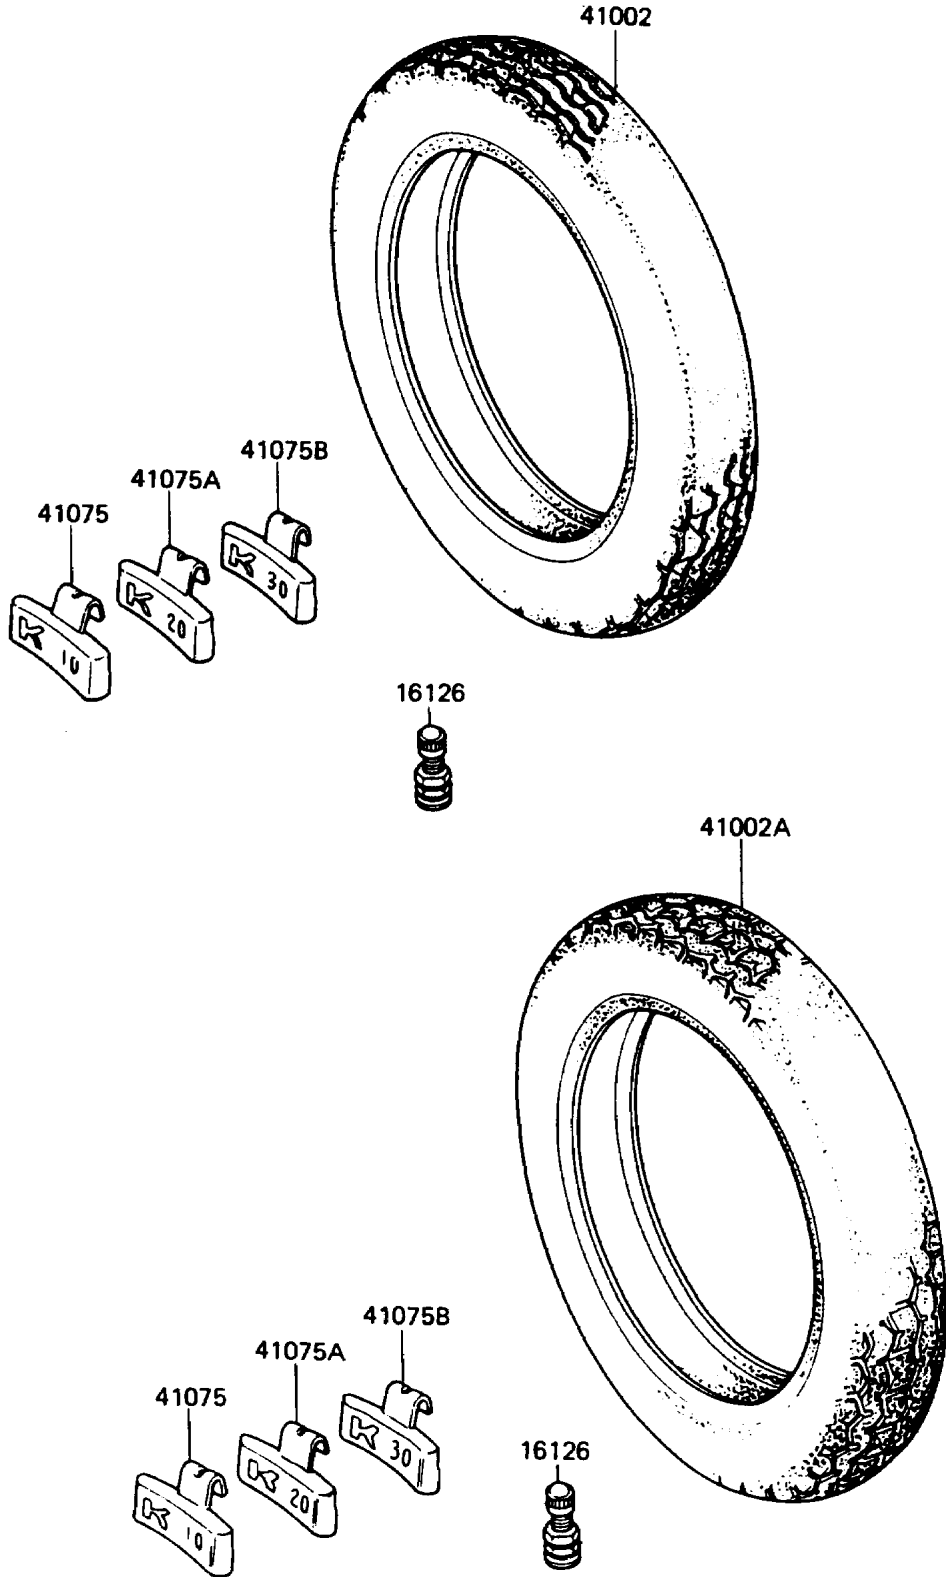

1987 Voyager PARTS DIAGRAM

Tires

F2210-0066

1987 Voyager PARTS LIST

Tires

ITEM NAME	PART NUMBER	QUANTITY
VALVE,TIRE (Ref # 16126)	16126-1136	2
TIRE,FR,MR90-18 F11 (D) (Ref # 41002)	41002-1344	1
TIRE,RR,MU90-16 K427M(D) (Ref # 41002A)	41002-1345	1
BALANCER-WHEEL,10G (Ref # 41075)	41075-1011	AR
BALANCER-WHEEL,20G (Ref # 41075A)	41075-1012	AR
BALANCER-WHEEL,30G (Ref # 41075B)	41075-1013	AR