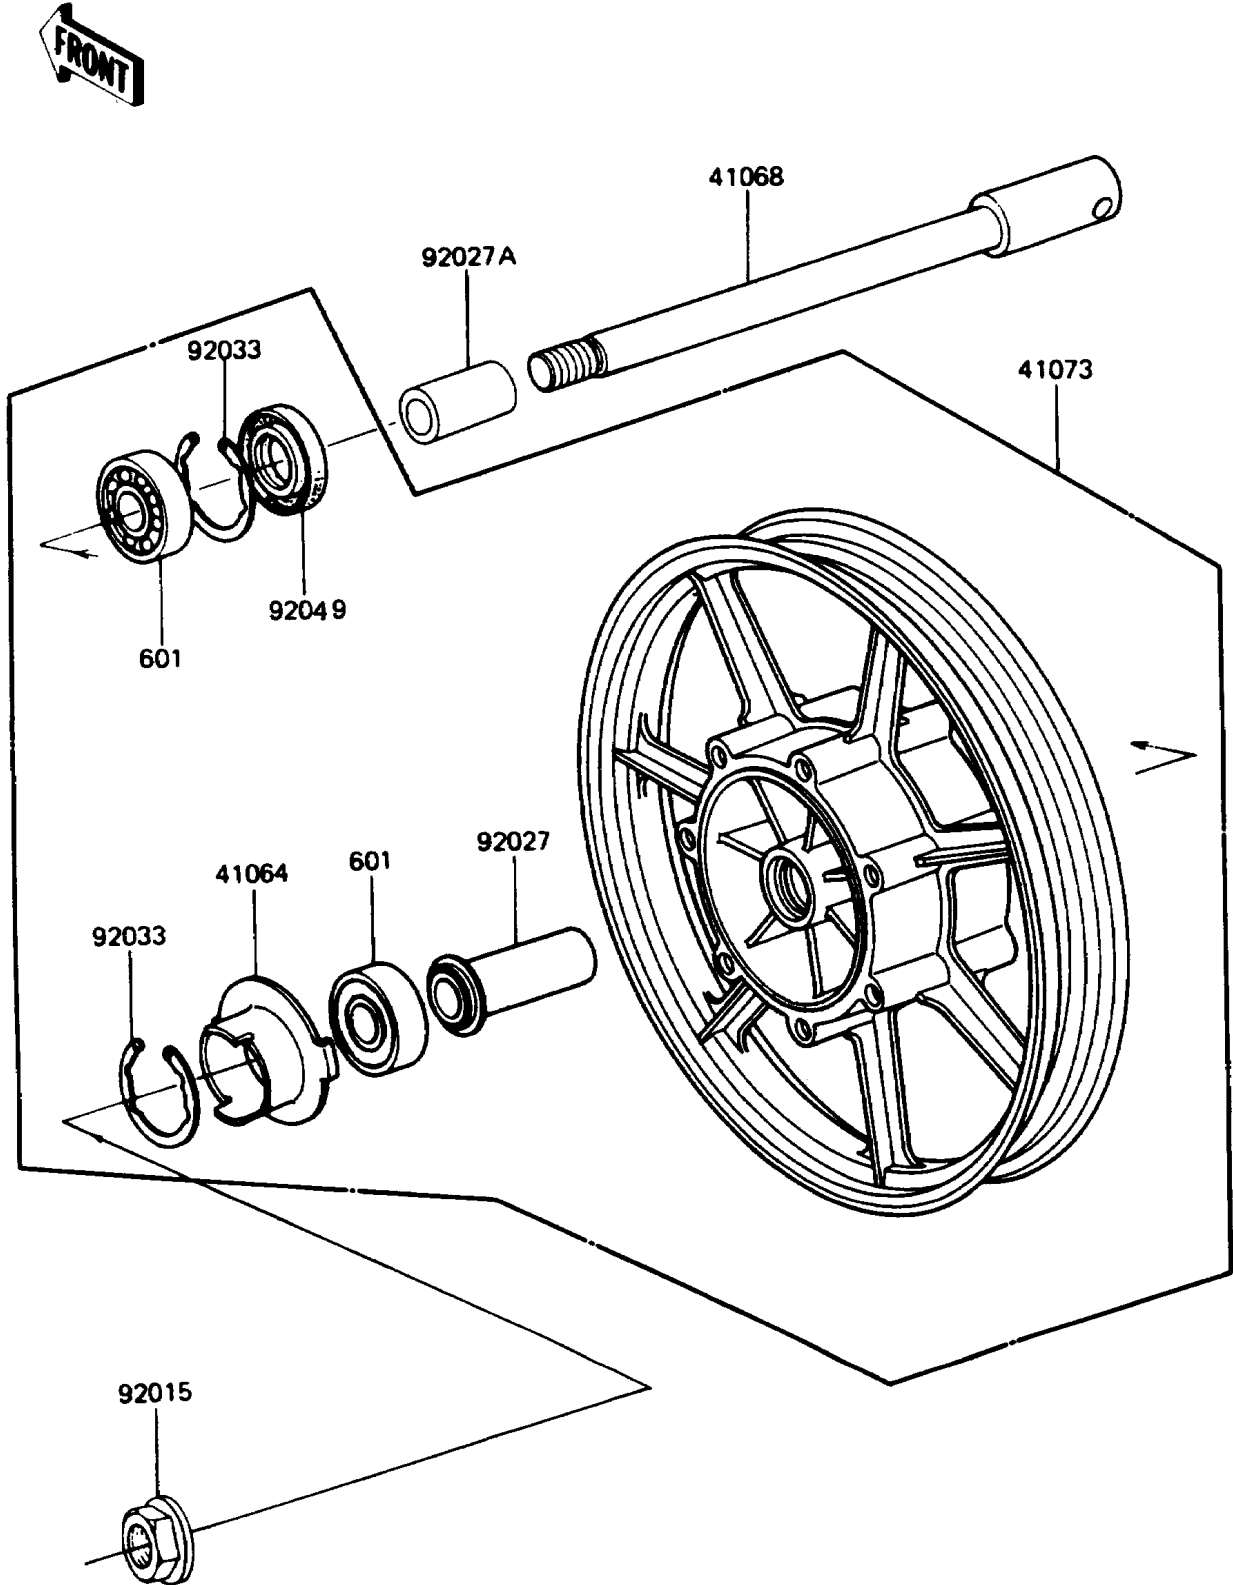

# 1987 Voyager PARTS DIAGRAM

Front Wheel

F2230-0104

# 1987 Voyager PARTS LIST

## Front Wheel

ITEM NAME	PART NUMBER	QUANTITY
RECEIVER-SPEEDOMETER (Ref # 41064)	41064-1052	1
AXLE,FR (Ref # 41068)	41068-1123	1
WHEEL-ASSY,FR,SOLID,NO2 GOLD (Ref # 41073)	41073-1210-F6	1
NUT,16MM (Ref # 92015)	92015-1041	1
COLLAR,FRONT AXLE,L=72 (Ref # 92027)	92027-1696	1
COLLAR,17X28X30 (Ref # 92027A)	92027-1697	1
RING-SNAP,47MM (Ref # 92033)	92033-1042	2
SEAL-OIL,BJN28475 (Ref # 92049)	92049-1056	1
BEARING-BALL (Ref # 601)	601B6303U	2