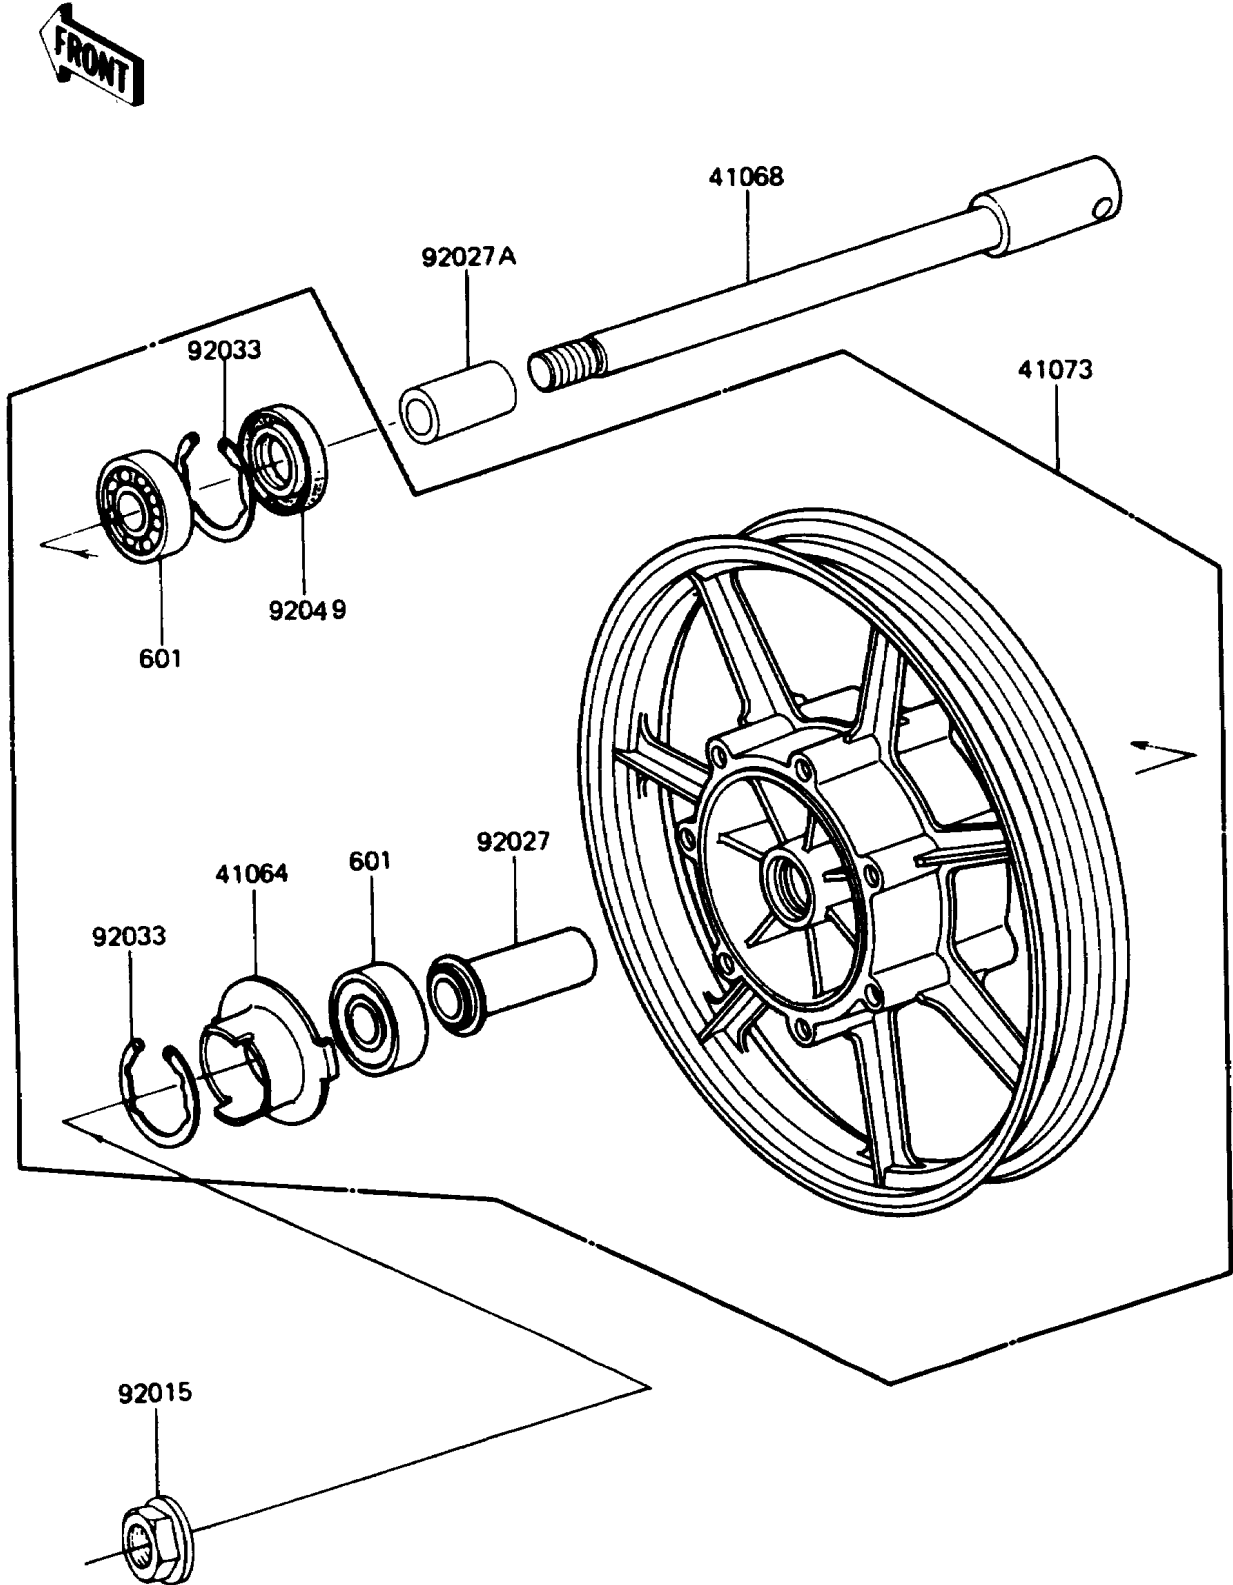

1987 Voyager PARTS DIAGRAM

Front Wheel

F2230-0104

1987 Voyager PARTS LIST

Front Wheel

| ITEM NAME | PART NUMBER | QUANTITY |
|--|---------------|----------|
| RECEIVER-SPEEDOMETER (Ref # 41064) | 41064-1052 | 1 |
| AXLE,FR (Ref # 41068) | 41068-1123 | 1 |
| WHEEL-ASSY,FR,SOLID,NO2 GOLD (Ref # 41073) | 41073-1210-F6 | 1 |
| NUT,16MM (Ref # 92015) | 92015-1041 | 1 |
| COLLAR,FRONT AXLE,L=72 (Ref # 92027) | 92027-1696 | 1 |
| COLLAR,17X28X30 (Ref # 92027A) | 92027-1697 | 1 |
| RING-SNAP,47MM (Ref # 92033) | 92033-1042 | 2 |
| SEAL-OIL,BJN28475 (Ref # 92049) | 92049-1056 | 1 |
| BEARING-BALL (Ref # 601) | 601B6303U | 2 |