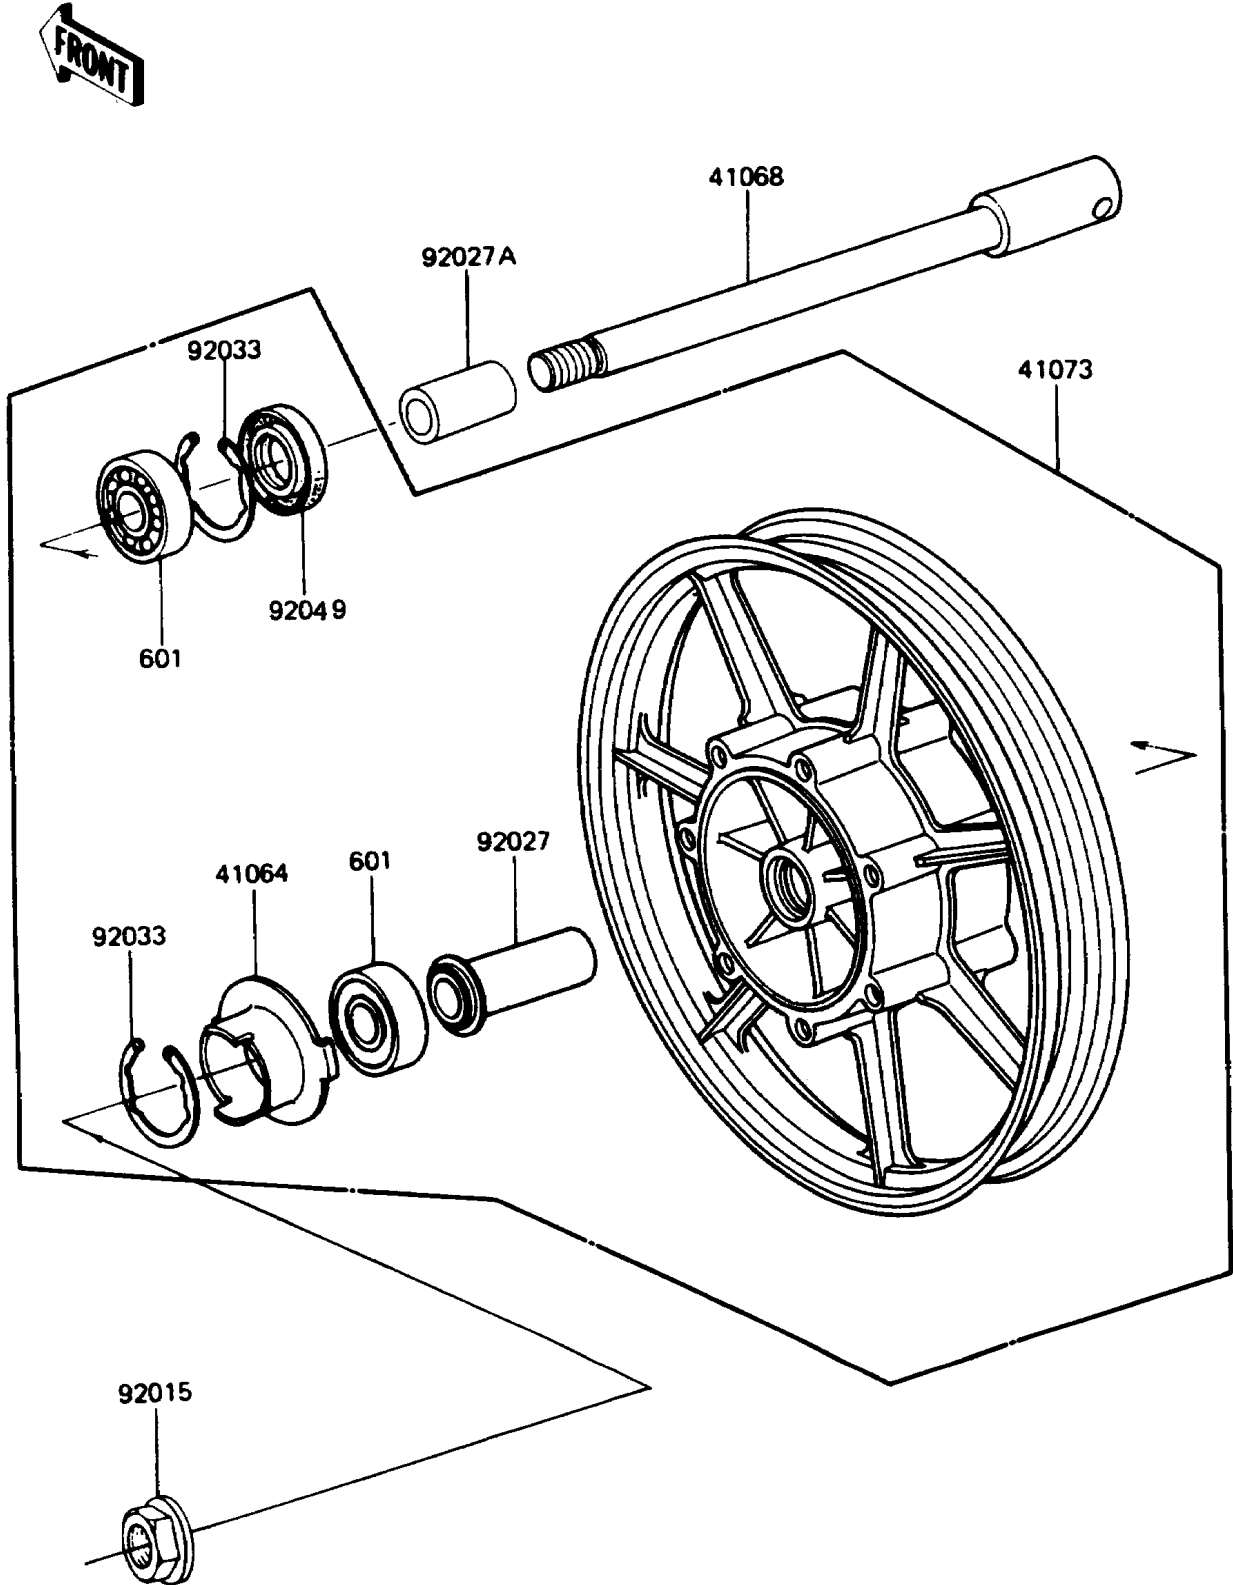

# 1988 Voyager PARTS DIAGRAM

Front Wheel

F2230-0104

# 1988 Voyager PARTS LIST

## Front Wheel

ITEM NAME	PART NUMBER	QUANTITY
RECEIVER-SPEEDOMETER (Ref # 41064)	41064-1052	1
AXLE,FR (Ref # 41068)	41068-1123	1
WHEEL-ASSY,FR,SOLID,NO2 GOLD (Ref # 41073)	41073-1210-F6	1
NUT,16MM (Ref # 92015)	92015-1041	1
COLLAR,FRONT AXLE,L=72 (Ref # 92027)	92027-1696	1
COLLAR,17X28X30 (Ref # 92027A)	92027-1697	1
RING-SNAP,47MM (Ref # 92033)	92033-1042	2
SEAL-OIL,BJN28475 (Ref # 92049)	92049-1056	1
BEARING-BALL (Ref # 601)	601B6303U	2