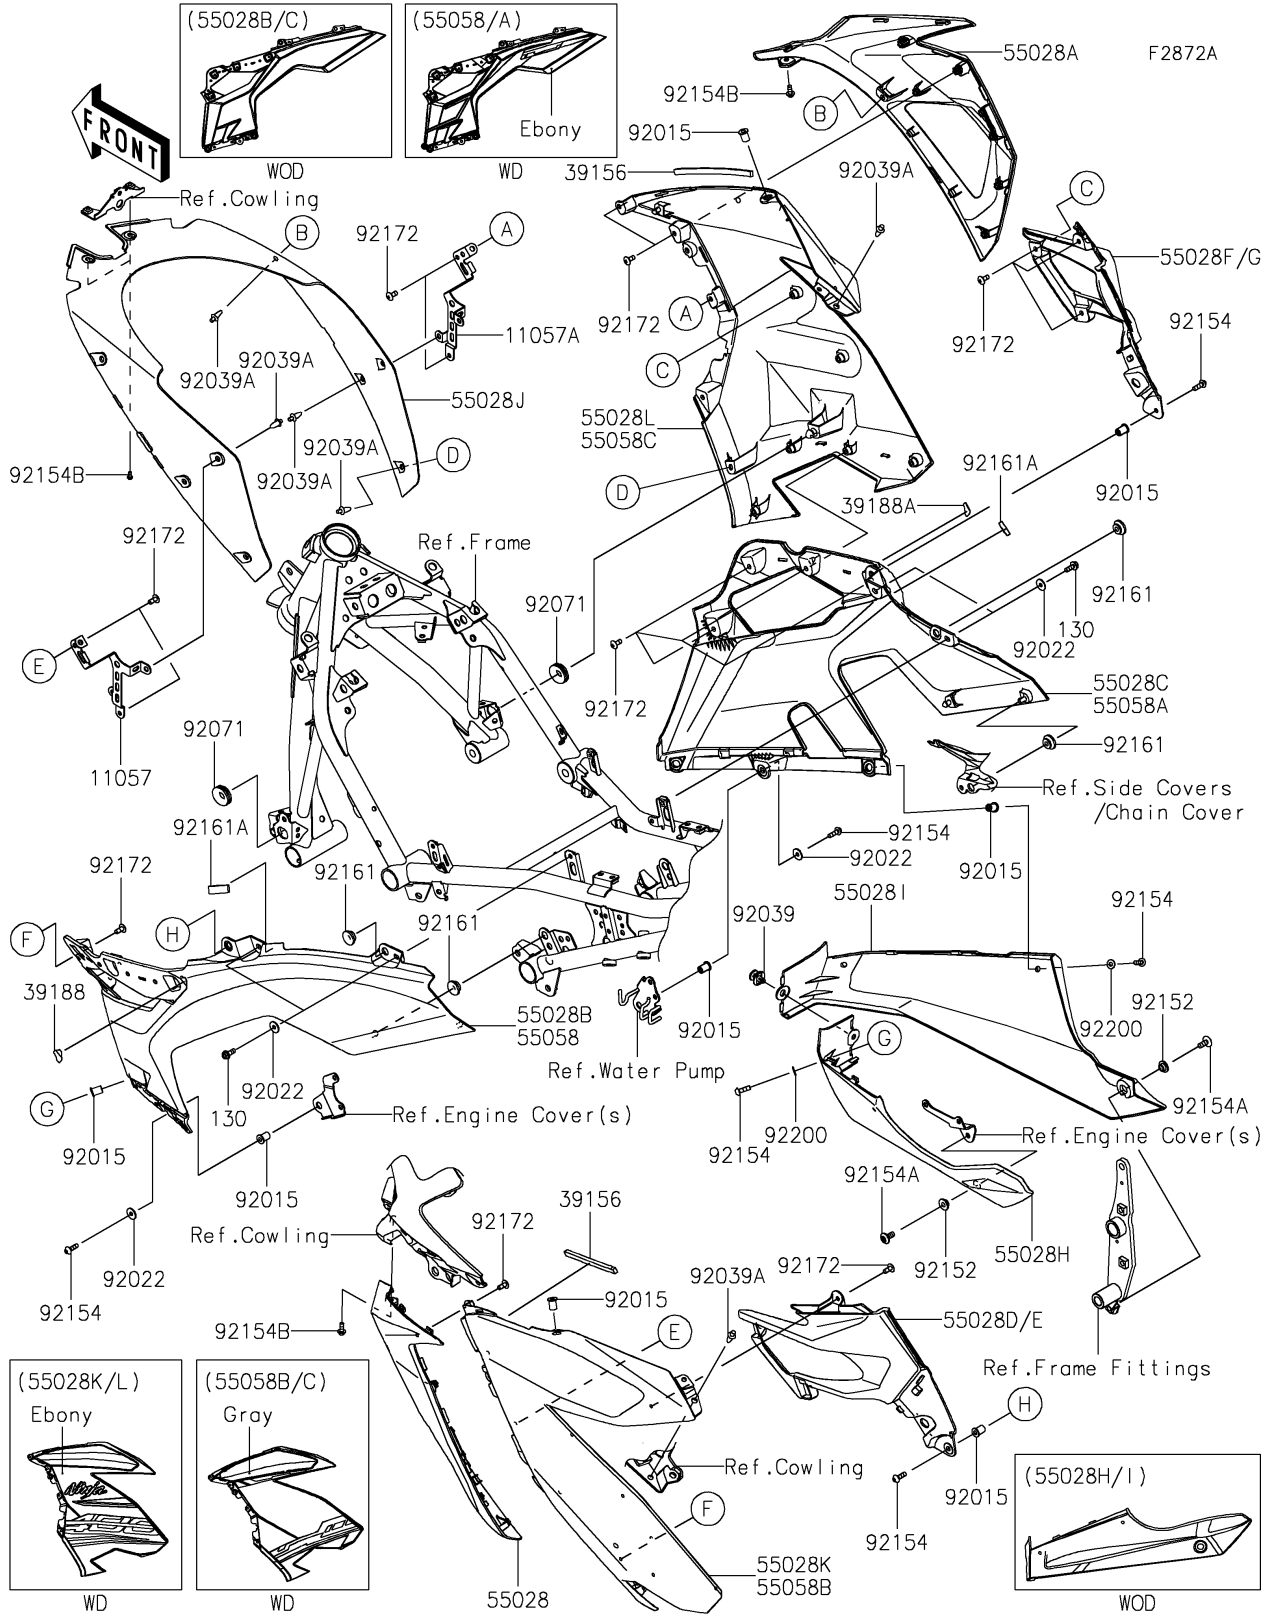

2019 NINJA® 400 ABS PARTS DIAGRAM

Cowling Lower(GJFA/GKFA)

2019 NINJA® 400 ABS PARTS LIST

Cowling Lowers(GJFA/GKFA)

ITEM NAME	PART NUMBER	QUANTITY
BRACKET,COWL.,FR,LH (Ref # 11057)	11057-1197	1
BRACKET,COWL.,FR,RH (Ref # 11057A)	11057-1198	1
PAD,7X130X5 (Ref # 39156)	39156-2296	2
TAPE,LWR SIDE COWL.,LH (Ref # 39188)	39188-0573	1
TAPE,LWR SIDE COWL.,RH (Ref # 39188A)	39188-0574	1
COWLING,SIDE,FR,LH (Ref # 55028)	55028-0637	1
COWLING,SIDE,FR,RH (Ref # 55028A)	55028-0638	1
COWLING,SIDE,LWR,LH,EBONY (Ref # 55028B)	55028-0641-H8	1
COWLING,SIDE,LWR,RH,EBONY (Ref # 55028C)	55028-0642-H8	1
COWLING,FIN,LH,P.S.YELLOW (Ref # 55028D)	55028-0643-10A	1
COWLING,FIN,LH,L.GREEN (Ref # 55028E)	55028-0643-777	1
COWLING,FIN,RH,P.S.YELLOW (Ref # 55028F)	55028-0644-10A	1
COWLING,FIN,RH,L.GREEN (Ref # 55028G)	55028-0644-777	1
COWLING,LWR,LH,EBONY (Ref # 55028H)	55028-0645-H8	1
COWLING,LWR,RH,EBONY (Ref # 55028I)	55028-0646-H8	1
COWLING,INNER (Ref # 55028J)	55028-0647	1
COWLING,SIDE,UPP,LH,EBONY (Ref # 55028K)	55028-5486-H8	1
COWLING,SIDE,UPP,RH,EBONY (Ref # 55028L)	55028-5487-H8	1
COWLING,SIDE,LWR,LH,EBONY (Ref # 55058)	55058-5049-H8	1
COWLING,SIDE,LWR,RH,EBONY (Ref # 55058A)	55058-5050-H8	1
COWLING,SIDE,UPP,LH,P.S.GRAY (Ref # 55058B)	55058-5080-36S	1
COWLING,SIDE,UPP,RH,P.S.GRAY (Ref # 55058C)	55058-5081-36S	1
NUT,WELL,5MM (Ref # 92015)	92015-1757	10
WASHER,5.2X16X1.2 (Ref # 92022)	92022-263	6
RIVET,HOLE 8MM (Ref # 92039)	92039-0014	1
RIVET (Ref # 92039A)	92039-0060	10
GROMMET (Ref # 92071)	92071-1043	2
COLLAR,6.5X10X5.6 (Ref # 92152)	92152-0445	2
BOLT,SOCKET,5X16 (Ref # 92154)	92154-0209	8

2019 NINJA® 400 ABS PARTS LIST

Cowling Lowers(GJFA/GKFA)

ITEM NAME	PART NUMBER	QUANTITY
BOLT,SOCKET,6X14 (Ref # 92154A)	92154-0932	2
BOLT,SOCKET,5X12 (Ref # 92154B)	92154-1421	4
DAMPER (Ref # 92161)	92161-1531	6
DAMPER,10X28X5 (Ref # 92161A)	92161-2107	2
SCREW,5X12 (Ref # 92172)	92172-0821	22
WASHER,5.2X12X1.0 (Ref # 92200)	92200-0784	4
BOLT-FLANGED,5X14 (Ref # 130)	130BA0514	4