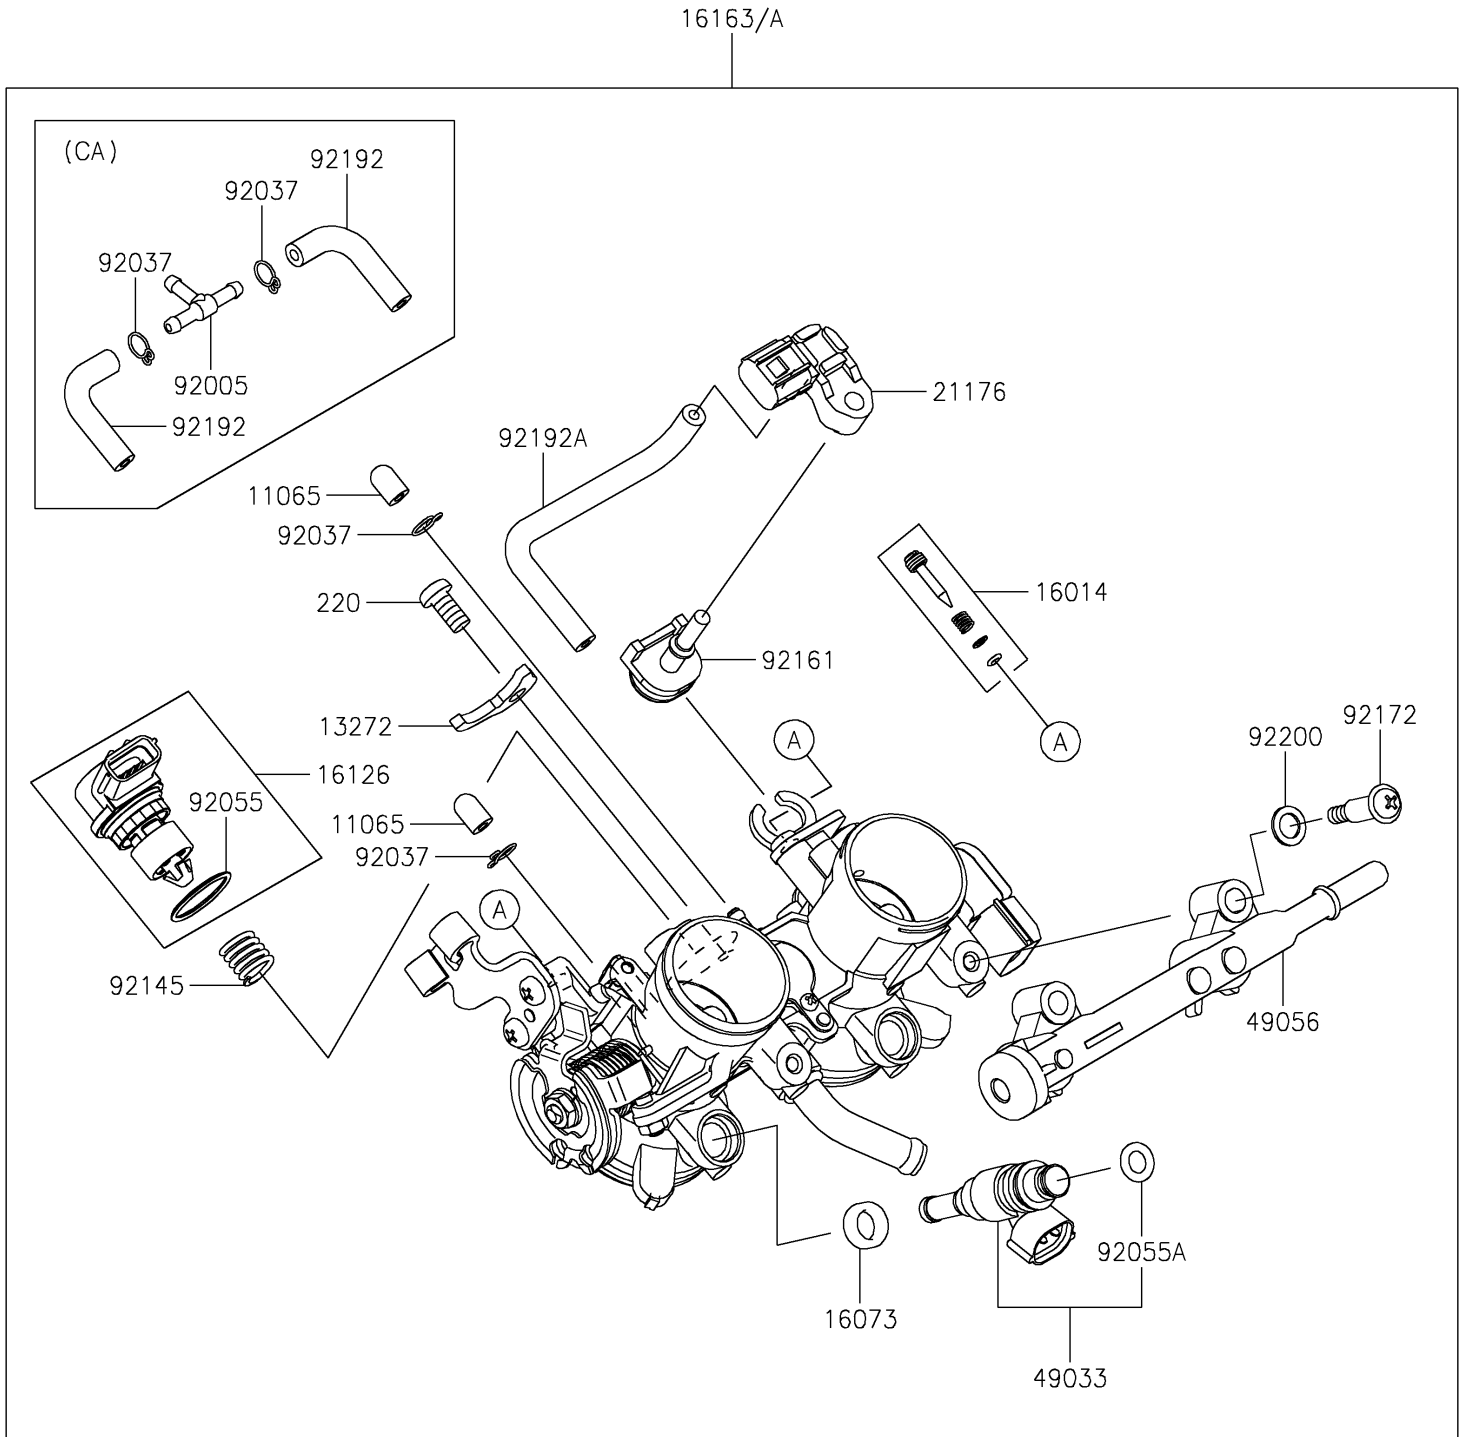

2019 Ninja® 400 PARTS DIAGRAM

Throttle

E1510

2019 Ninja® 400 PARTS LIST

Throttle

ITEM NAME	PART NUMBER	QUANTITY
CAP (Ref # 11065)	11065-0072	2
THROTTLE-ASSY (Ref # 16163A)	16163-0927	1
CLAMP,TUBE (Ref # 92037)	92037-1124	2