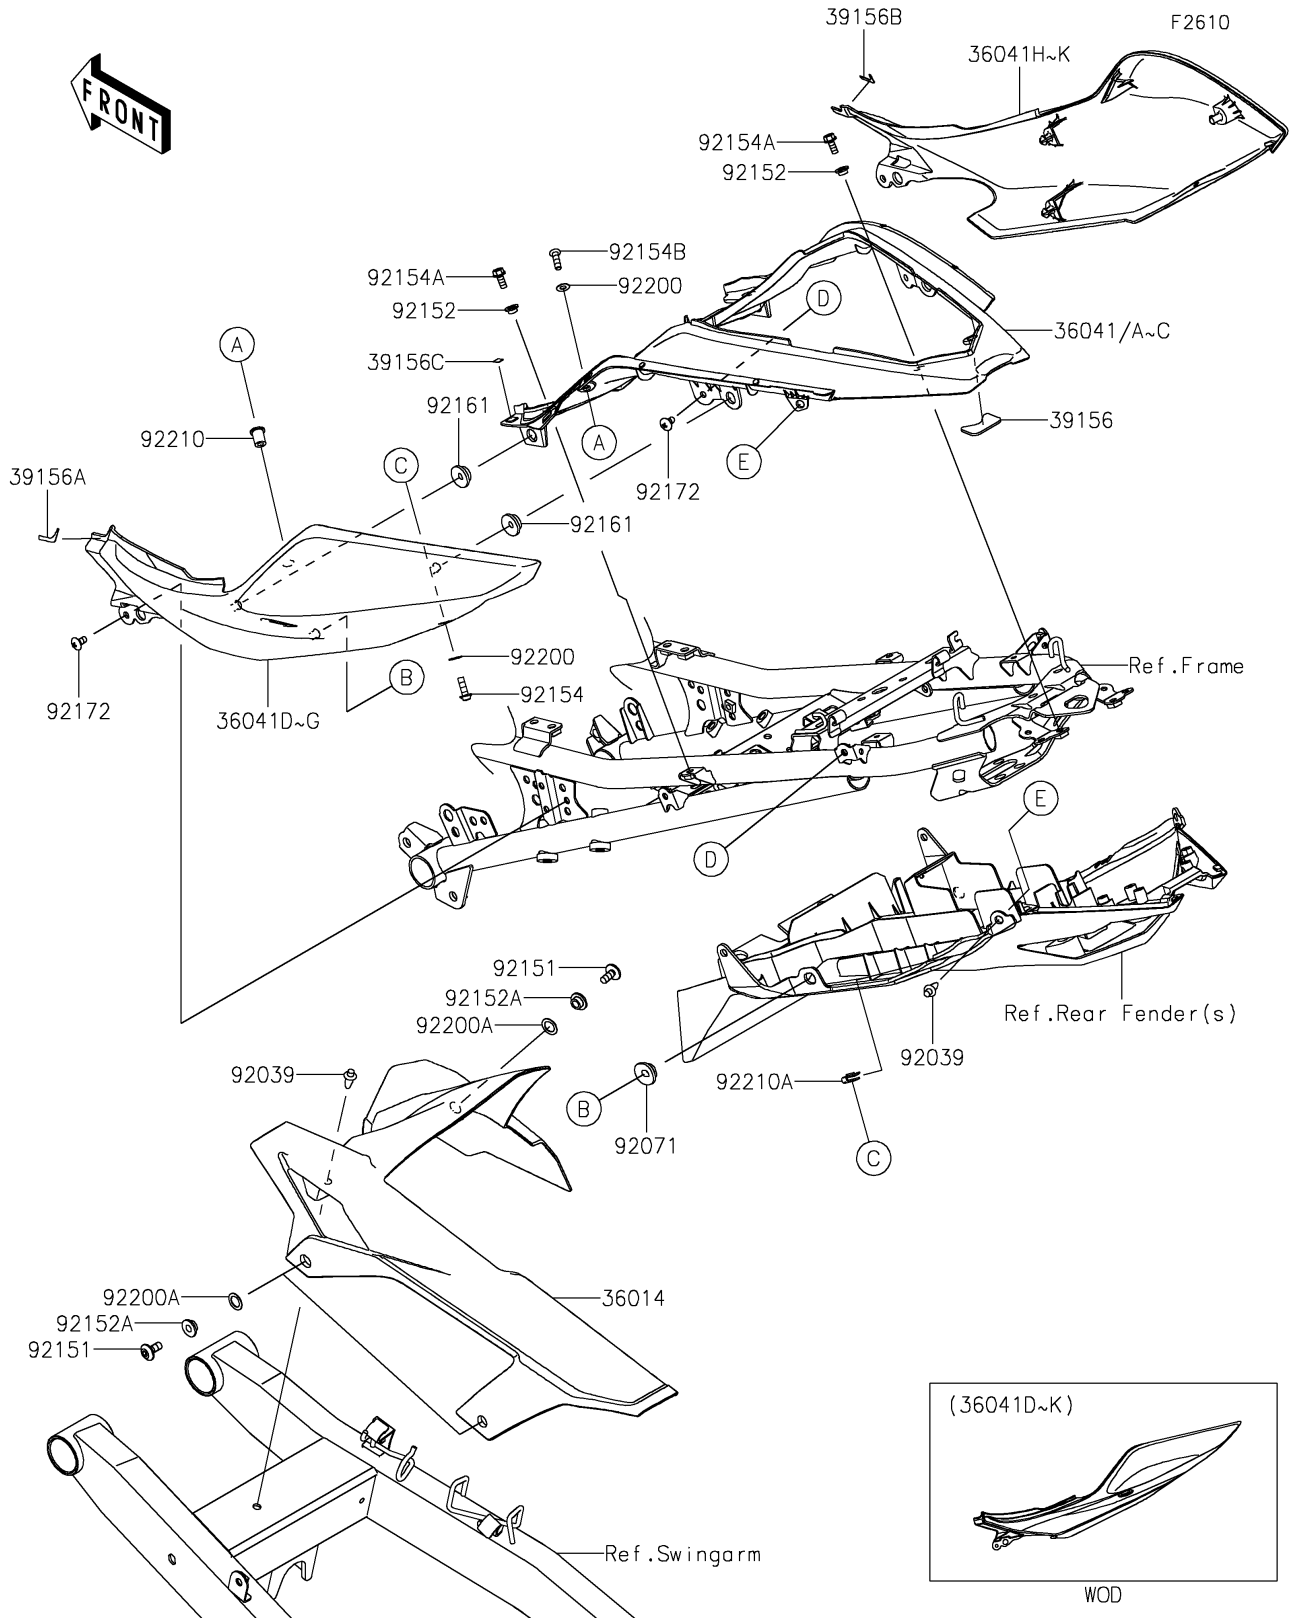

2019 Ninja® 400 PARTS DIAGRAM

Side Covers/Chain Cover

2019 Ninja® 400 PARTS LIST

Side Covers/Chain Cover

ITEM NAME	PART NUMBER	QUANTITY
COVER-TAIL,CNT,EBONY (Ref # 36041C)	36041-0036-H8	1
COVER-TAIL,LH,L.GREEN (Ref # 36041G)	36041-0037-777	1
COVER-TAIL,RH,L.GREEN (Ref # 36041K)	36041-0038-777	1