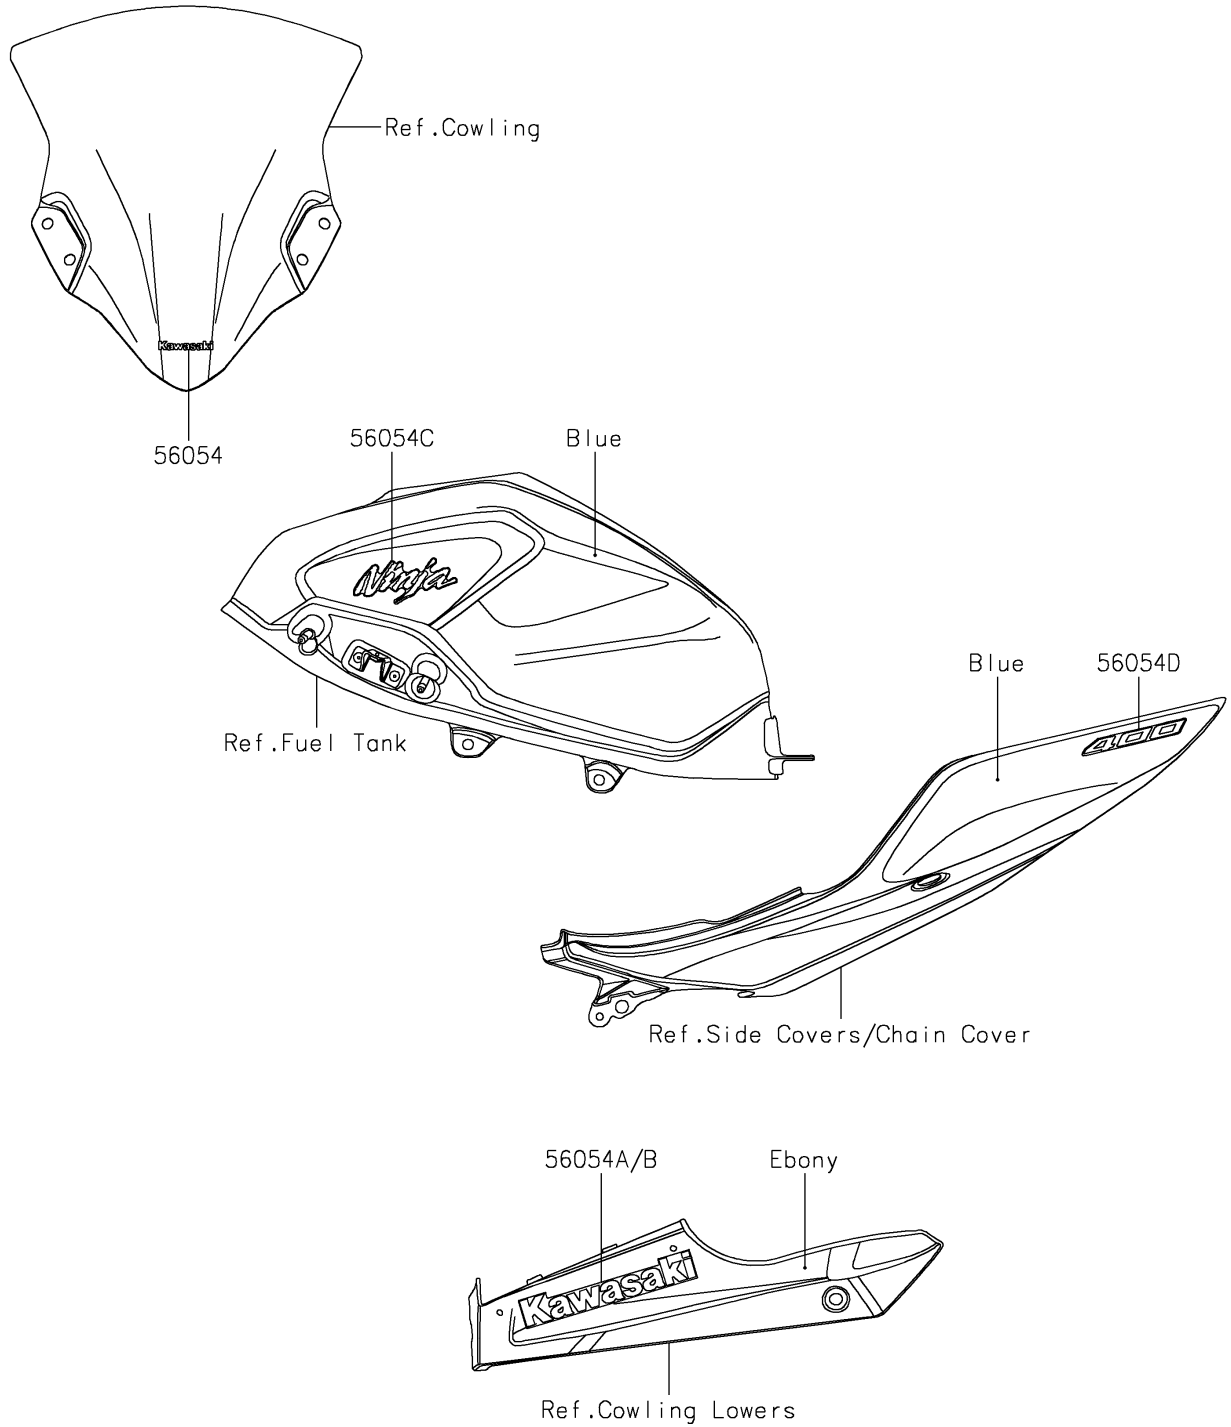

2018 NINJA[®] 400 PARTS DIAGRAM

Decals(Blue)(HJF)

F2861

2018 NINJA® 400 PARTS LIST

Decals(Blue)(HJF)

ITEM NAME	PART NUMBER	QUANTITY
MARK,WINDSHIELD,KAWASAKI (Ref # 56054)	56054-2261	1
MARK,LWR COWL.,LH,KAWASAKI (Ref # 56054A)	56054-2389	1
MARK,LWR COWL.,RH,KAWASAKI (Ref # 56054B)	56054-2390	1
MARK,FUEL TANK,NINJA (Ref # 56054C)	56054-2400	2
MARK,TAIL COVER,400 (Ref # 56054D)	56054-2417	2