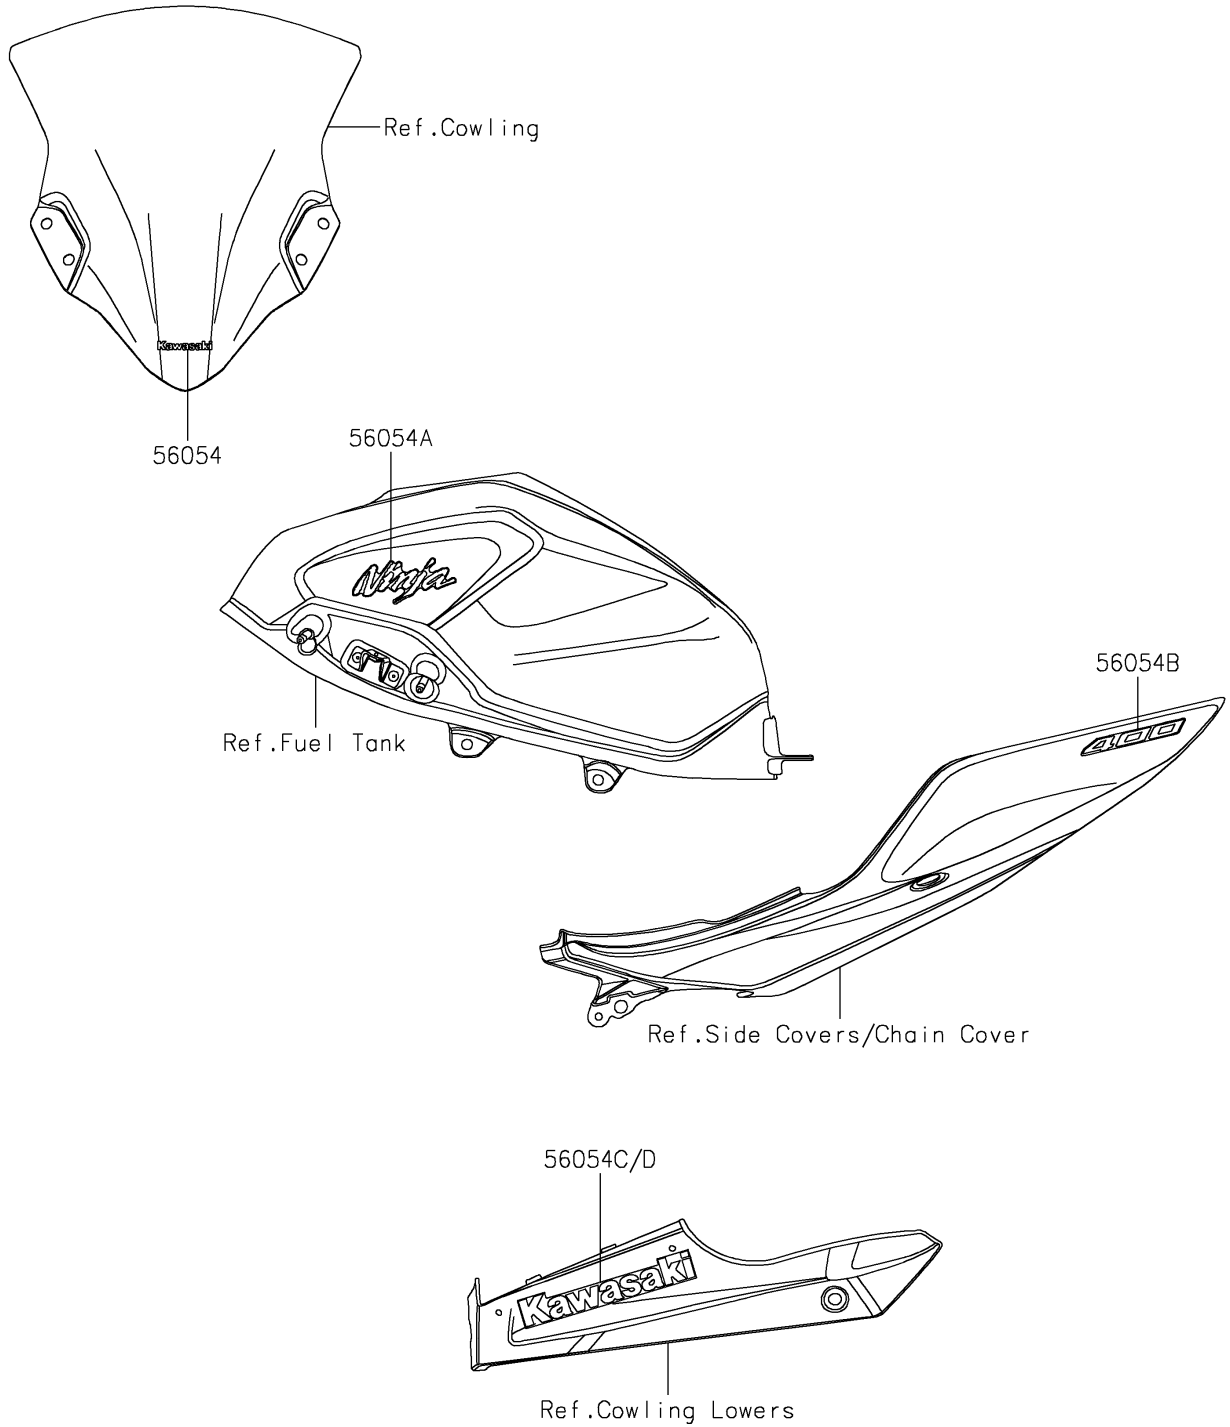

2018 NINJA® 400 PARTS DIAGRAM

Decals(Black)(HJF)

F2861A

2018 NINJA® 400 PARTS LIST

Decals(Black)(HJF)

ITEM NAME	PART NUMBER	QUANTITY
MARK,WINDSHIELD,KAWASAKI (Ref # 56054)	56054-2261	1
MARK,FUEL TANK,NINJA (Ref # 56054A)	56054-2391	2
MARK,TAIL COVER,400 (Ref # 56054B)	56054-2392	2
MARK,LWR COWL.,LH,KAWASAKI (Ref # 56054C)	56054-2393	1
MARK,LWR COWL.,RH,KAWASAKI (Ref # 56054D)	56054-2394	1