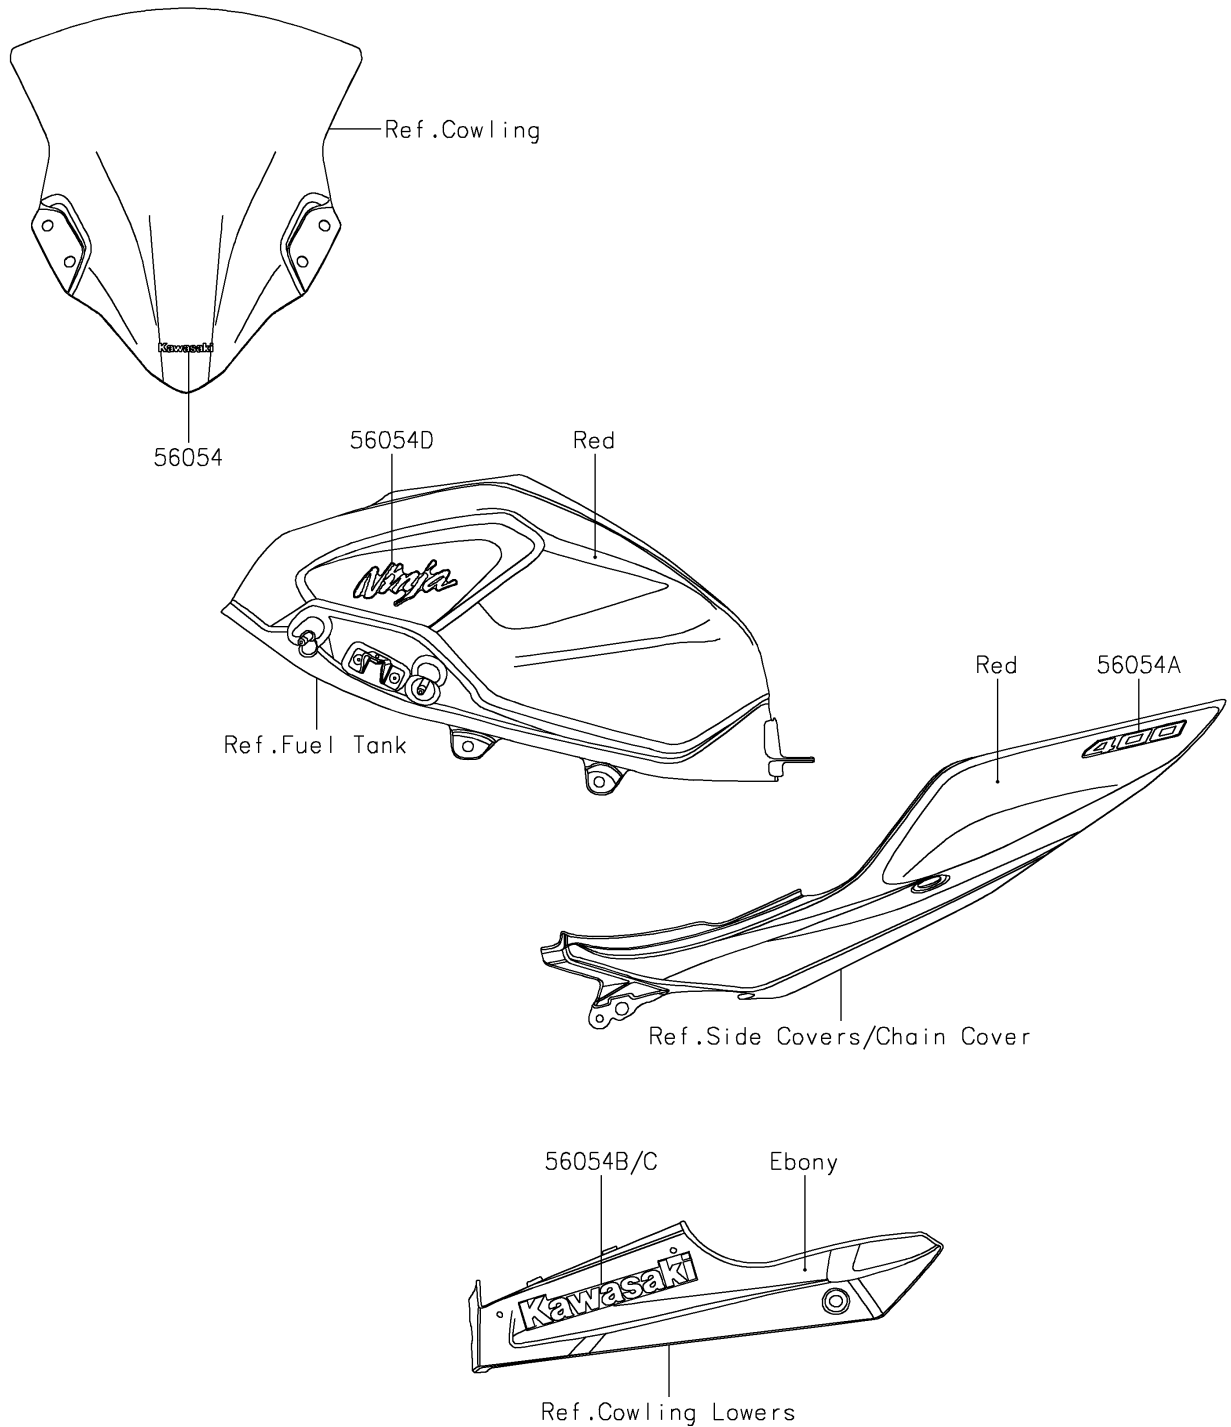

# 2018 NINJA® 400 PARTS DIAGRAM

Decals(Red)(HJF)(CN)

F2861B

## 2018 NINJA® 400 PARTS LIST

Decals(Red)(HJF)(CN)

ITEM NAME	PART NUMBER	QUANTITY
MARK,WINDSHIELD,KAWASAKI (Ref # 56054)	56054-2261	1
MARK,TAIL COVER,400 (Ref # 56054A)	56054-2388	2
MARK,LWR COWL.,LH,KAWASAKI (Ref # 56054B)	56054-2389	1
MARK,LWR COWL.,RH,KAWASAKI (Ref # 56054C)	56054-2390	1
MARK,FUEL TANK,NINJA (Ref # 56054D)	56054-2401	2