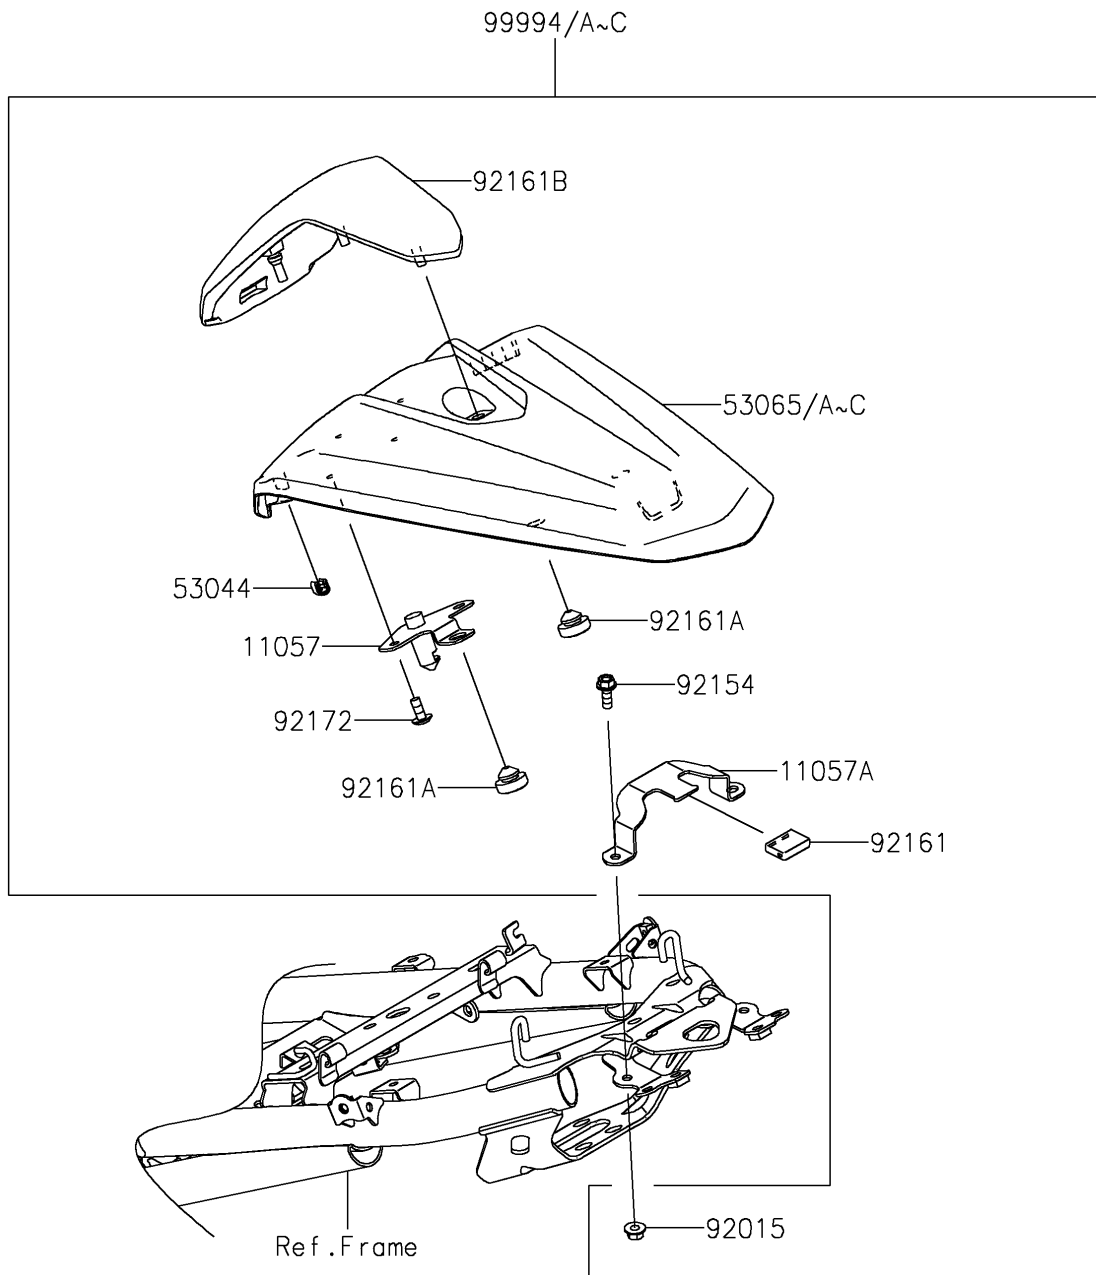

2019 Ninja® 400 PARTS DIAGRAM

Accessory(Single Seat Cover)

F2910

2019 Ninja® 400 PARTS LIST

Accessory(Single Seat Cover)

ITEM NAME	PART NUMBER	QUANTITY
COVER SEAT,L.GREEN (Ref # 53065C)	53065-0044-777	1
KIT,SINGLE SEAT COVER,L.GREEN (Ref # 99994C)	99994-1038-777	1