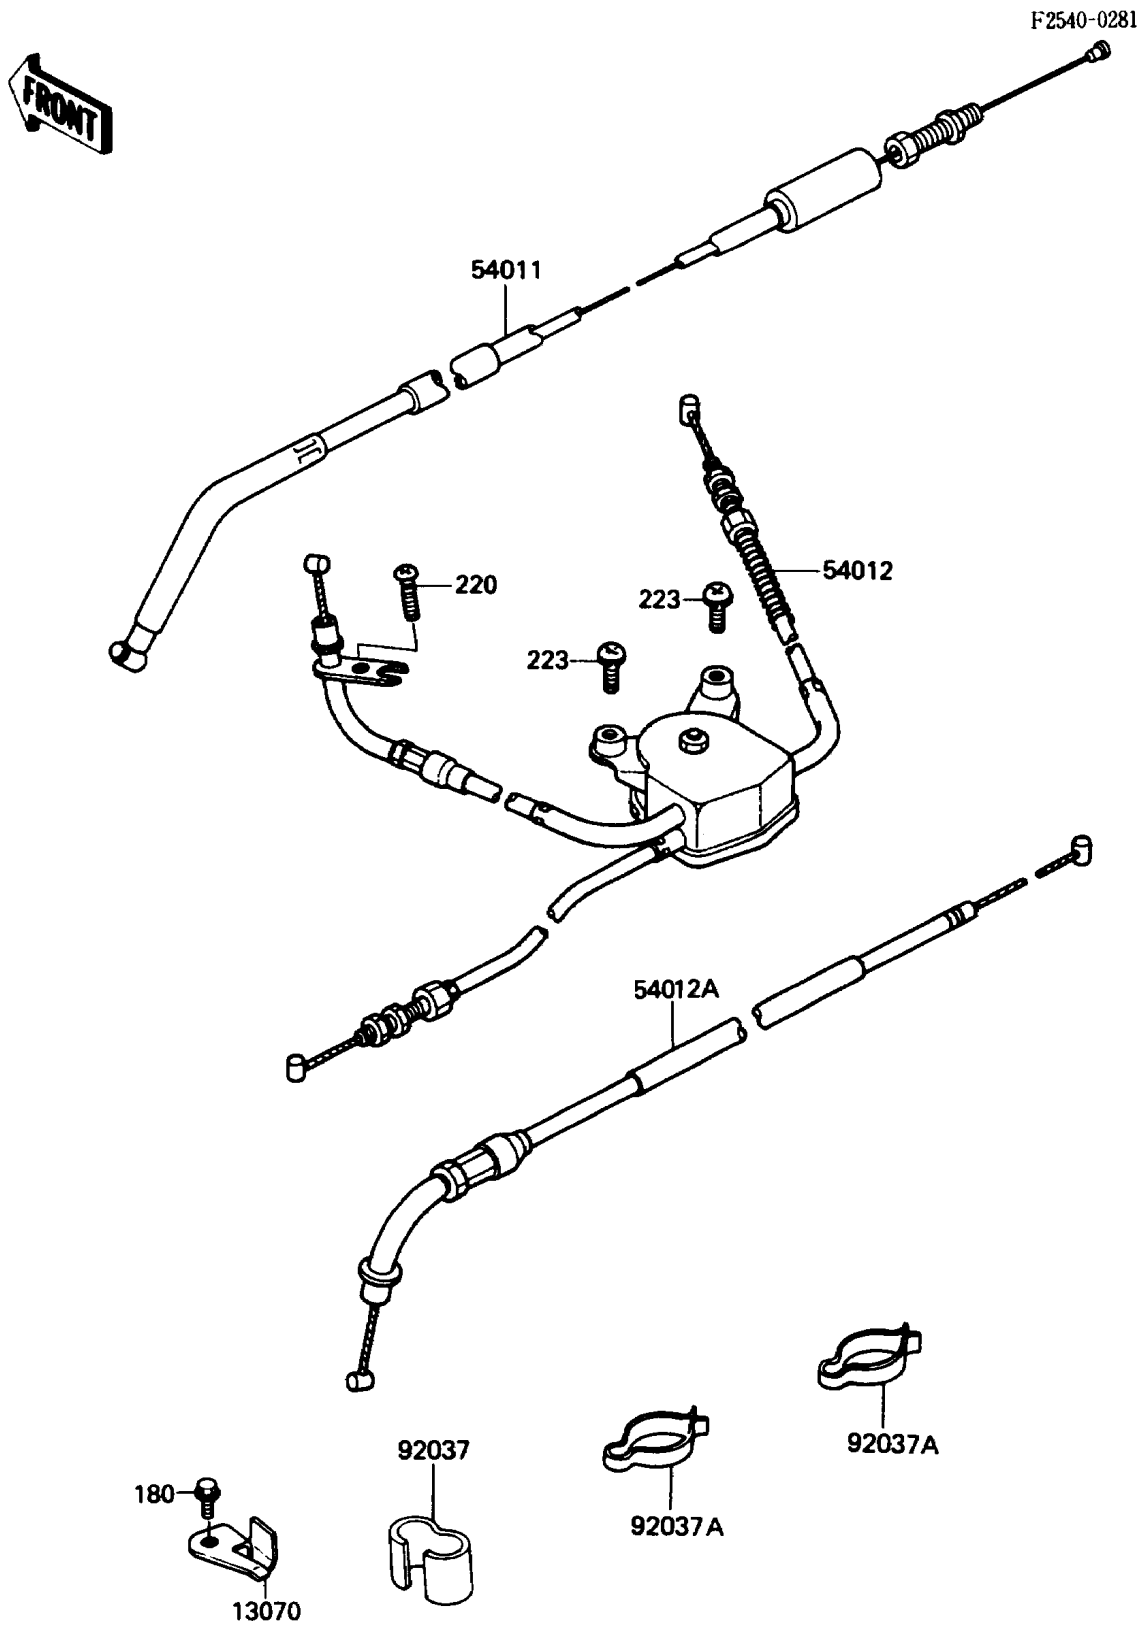

# 1987 Voyager PARTS DIAGRAM

Cables

# 1987 Voyager PARTS LIST

## Cables

ITEM NAME	PART NUMBER	QUANTITY
GUIDE,CLUTCH CABLE (Ref # 13070)	13070-1013	1
CABLE-CLUTCH (Ref # 54011)	54011-1168	1
CABLE-THROTTLE,OPENING (Ref # 54012)	54012-1345	1
CABLE-THROTTLE,CLOSING (Ref # 54012A)	54012-1346	1
CLAMP,CABLE (Ref # 92037)	92037-017	1
CLAMP,CABLE (Ref # 92037A)	92037-093	2
BOLT-UPSET-WS,6X12 (Ref # 180)	180B0612	1
SCREW-PAN-CROS (Ref # 220)	220C0514	1
SCREW-PAN-WS-CROS (Ref # 223)	223B0612	2