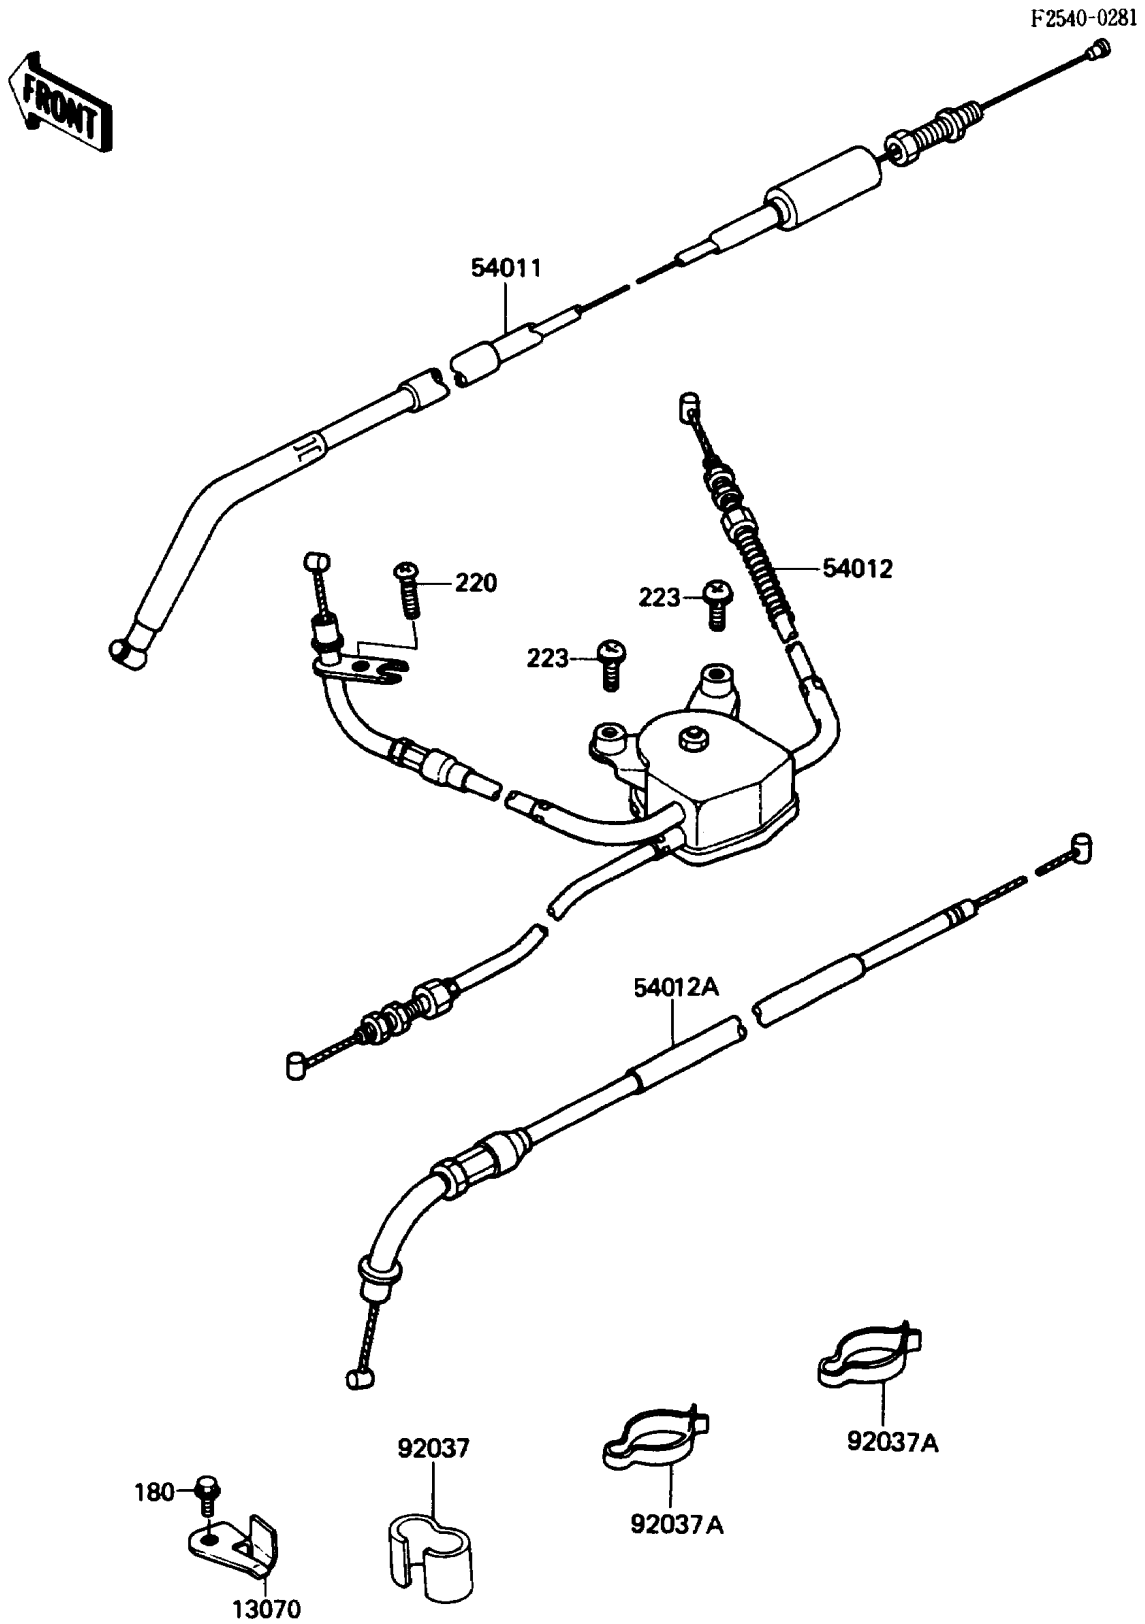

# 1988 Voyager PARTS DIAGRAM

Cables

# 1988 Voyager PARTS LIST

## Cables

ITEM NAME	PART NUMBER	QUANTITY
GUIDE,CLUTCH CABLE (Ref # 13070)	13070-1013	1
CABLE-CLUTCH (Ref # 54011)	54011-1168	1
CABLE-THROTTLE,OPENING (Ref # 54012)	54012-1345	1
CABLE-THROTTLE,CLOSING (Ref # 54012A)	54012-1346	1
CLAMP,CABLE (Ref # 92037)	92037-017	1
CLAMP,CABLE (Ref # 92037A)	92037-093	2
BOLT-UPSET-WS,6X12 (Ref # 180)	180B0612	1
SCREW-PAN-CROS (Ref # 220)	220C0514	1
SCREW-PAN-WS-CROS (Ref # 223)	223B0612	2