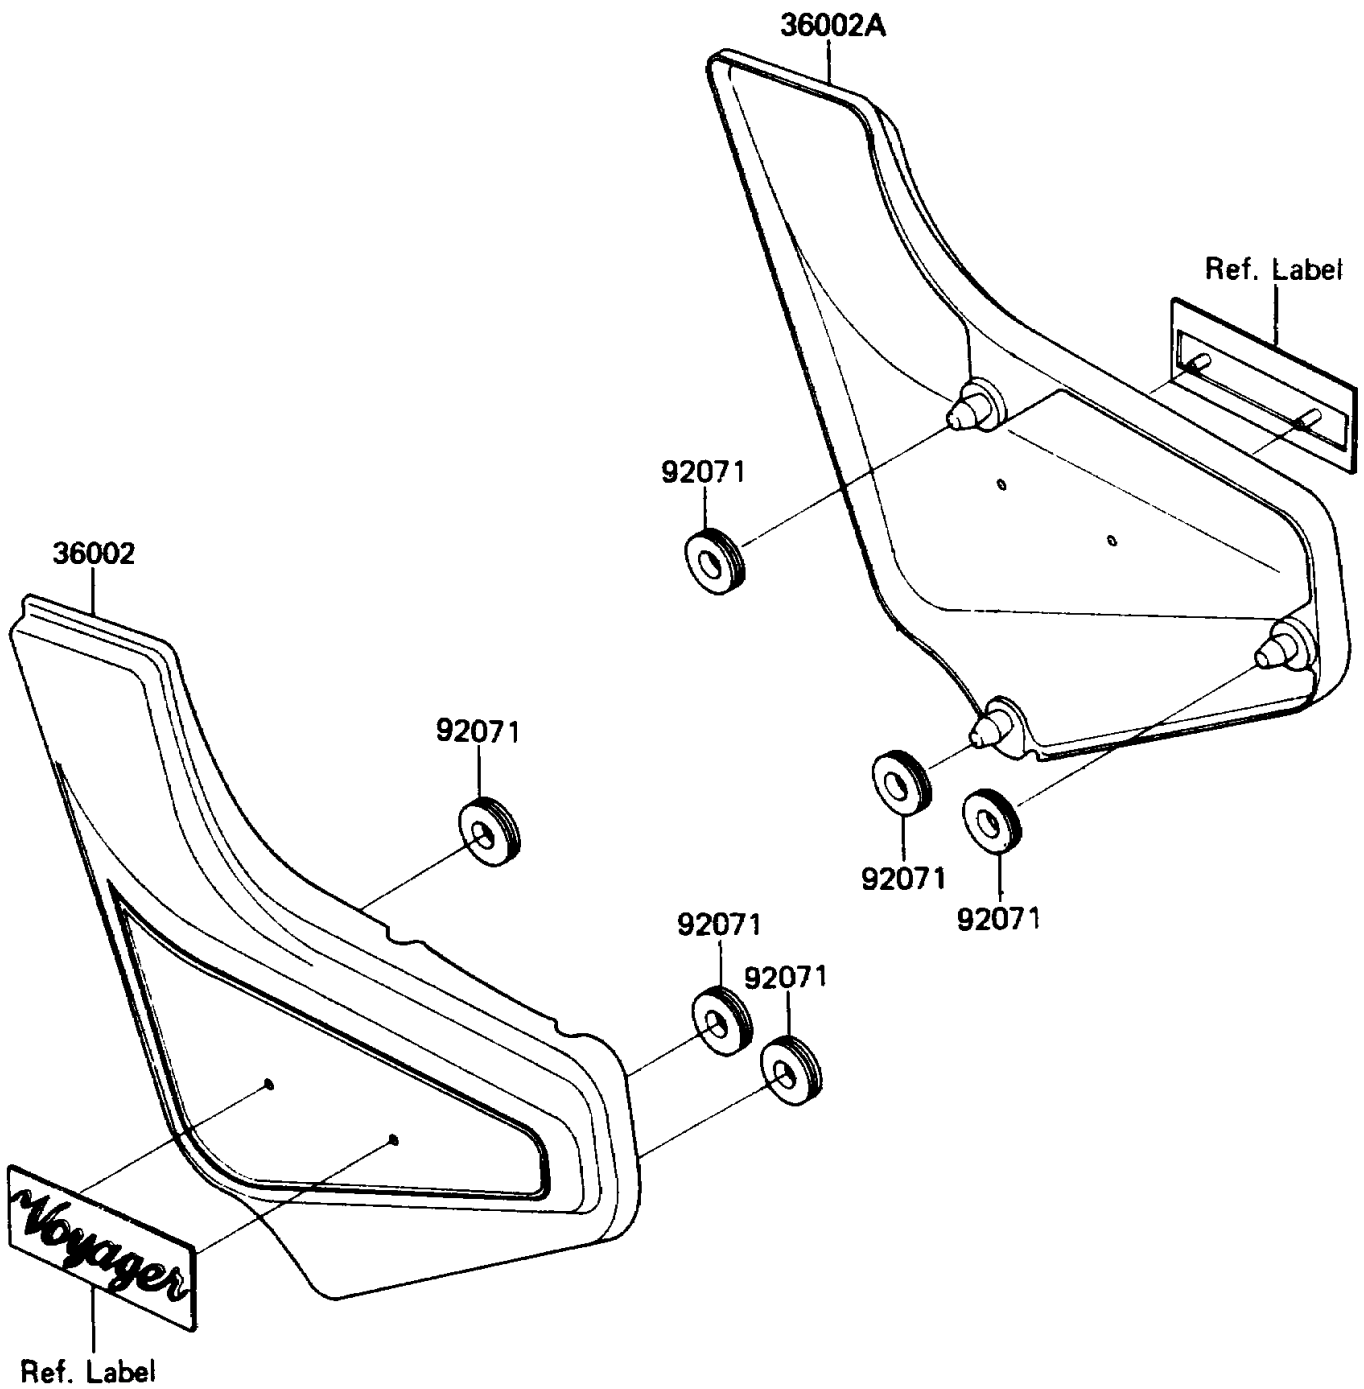

# 1987 Voyager PARTS DIAGRAM

Side Covers

F2610-0226

# 1987 Voyager PARTS LIST

## Side Covers

ITEM NAME	PART NUMBER	QUANTITY
COVER-SIDE,LH,L.V.RED (Ref # 36002)	36002-5153-P5	1
COVER-SIDE,RH,L.V.RED (Ref # 36002A)	36002-5154-P5	1
GROMMET (Ref # 92071)	92071-056	6