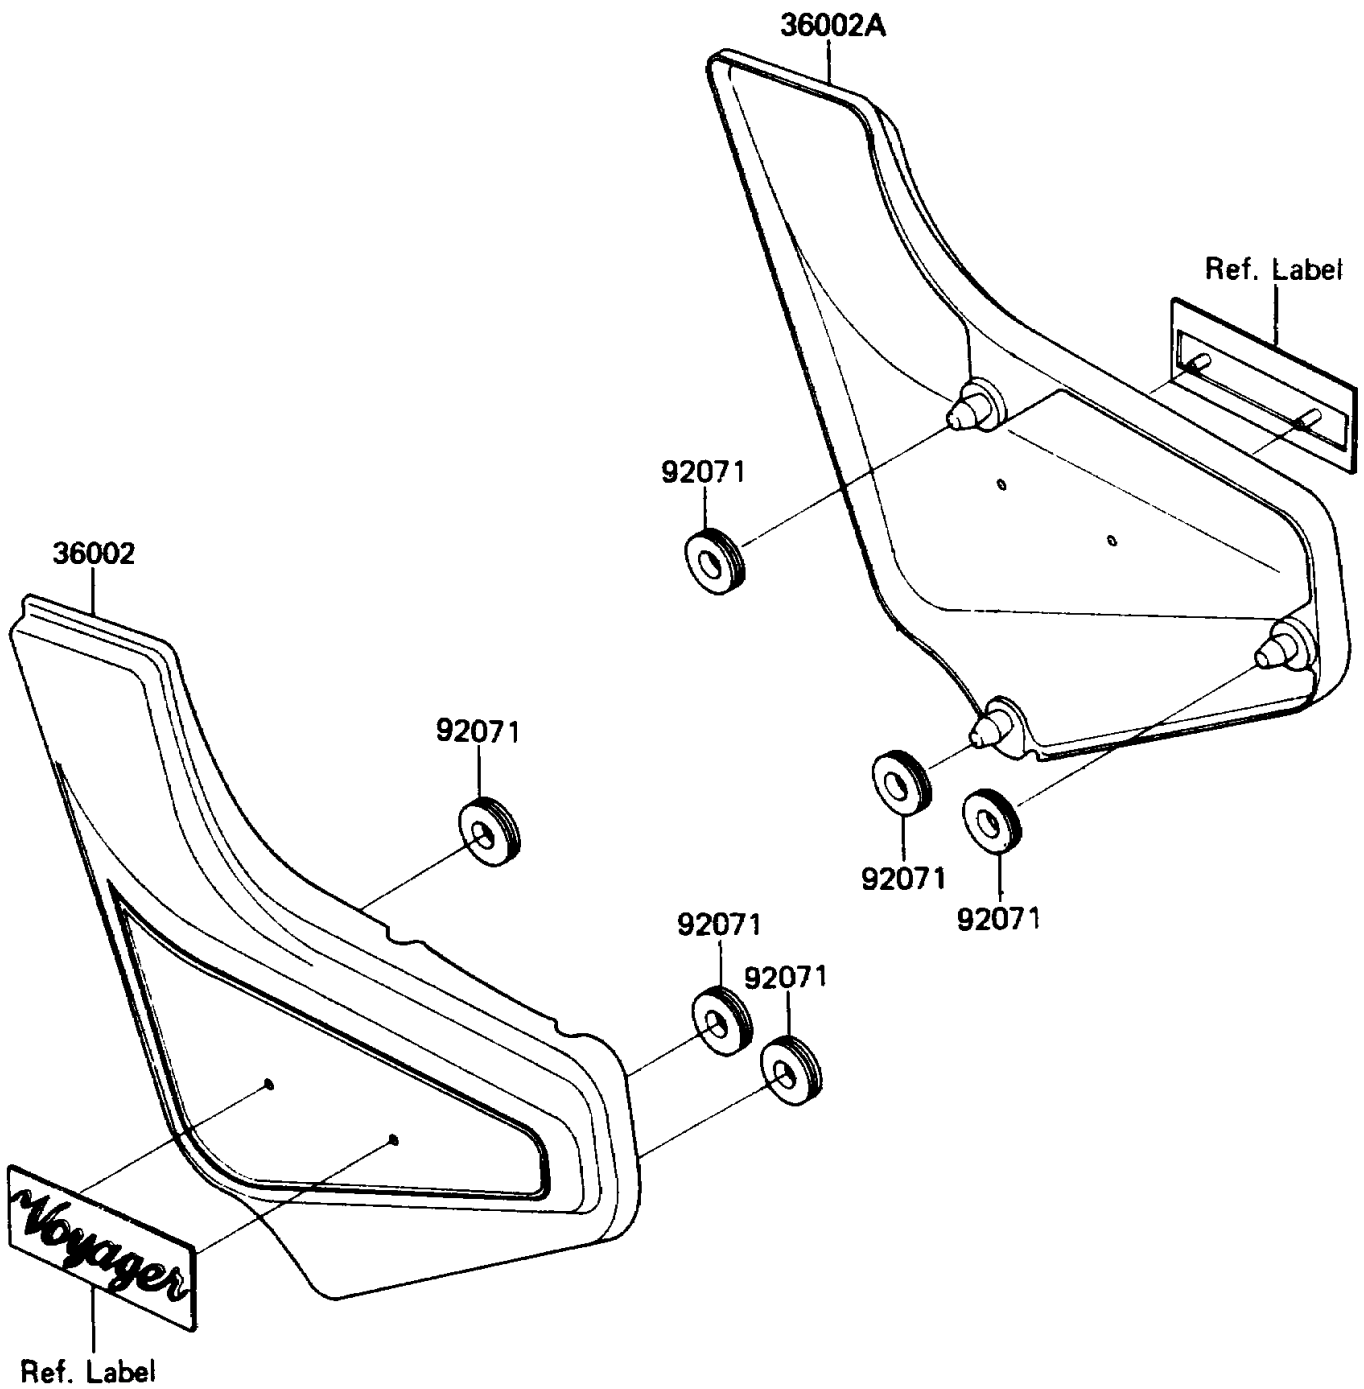

1987 Voyager PARTS DIAGRAM

Side Covers

F2610-0226

1987 Voyager PARTS LIST

Side Covers

ITEM NAME	PART NUMBER	QUANTITY
COVER-SIDE,LH,L.V.RED (Ref # 36002)	36002-5153-P5	1
COVER-SIDE,RH,L.V.RED (Ref # 36002A)	36002-5154-P5	1
GROMMET (Ref # 92071)	92071-056	6