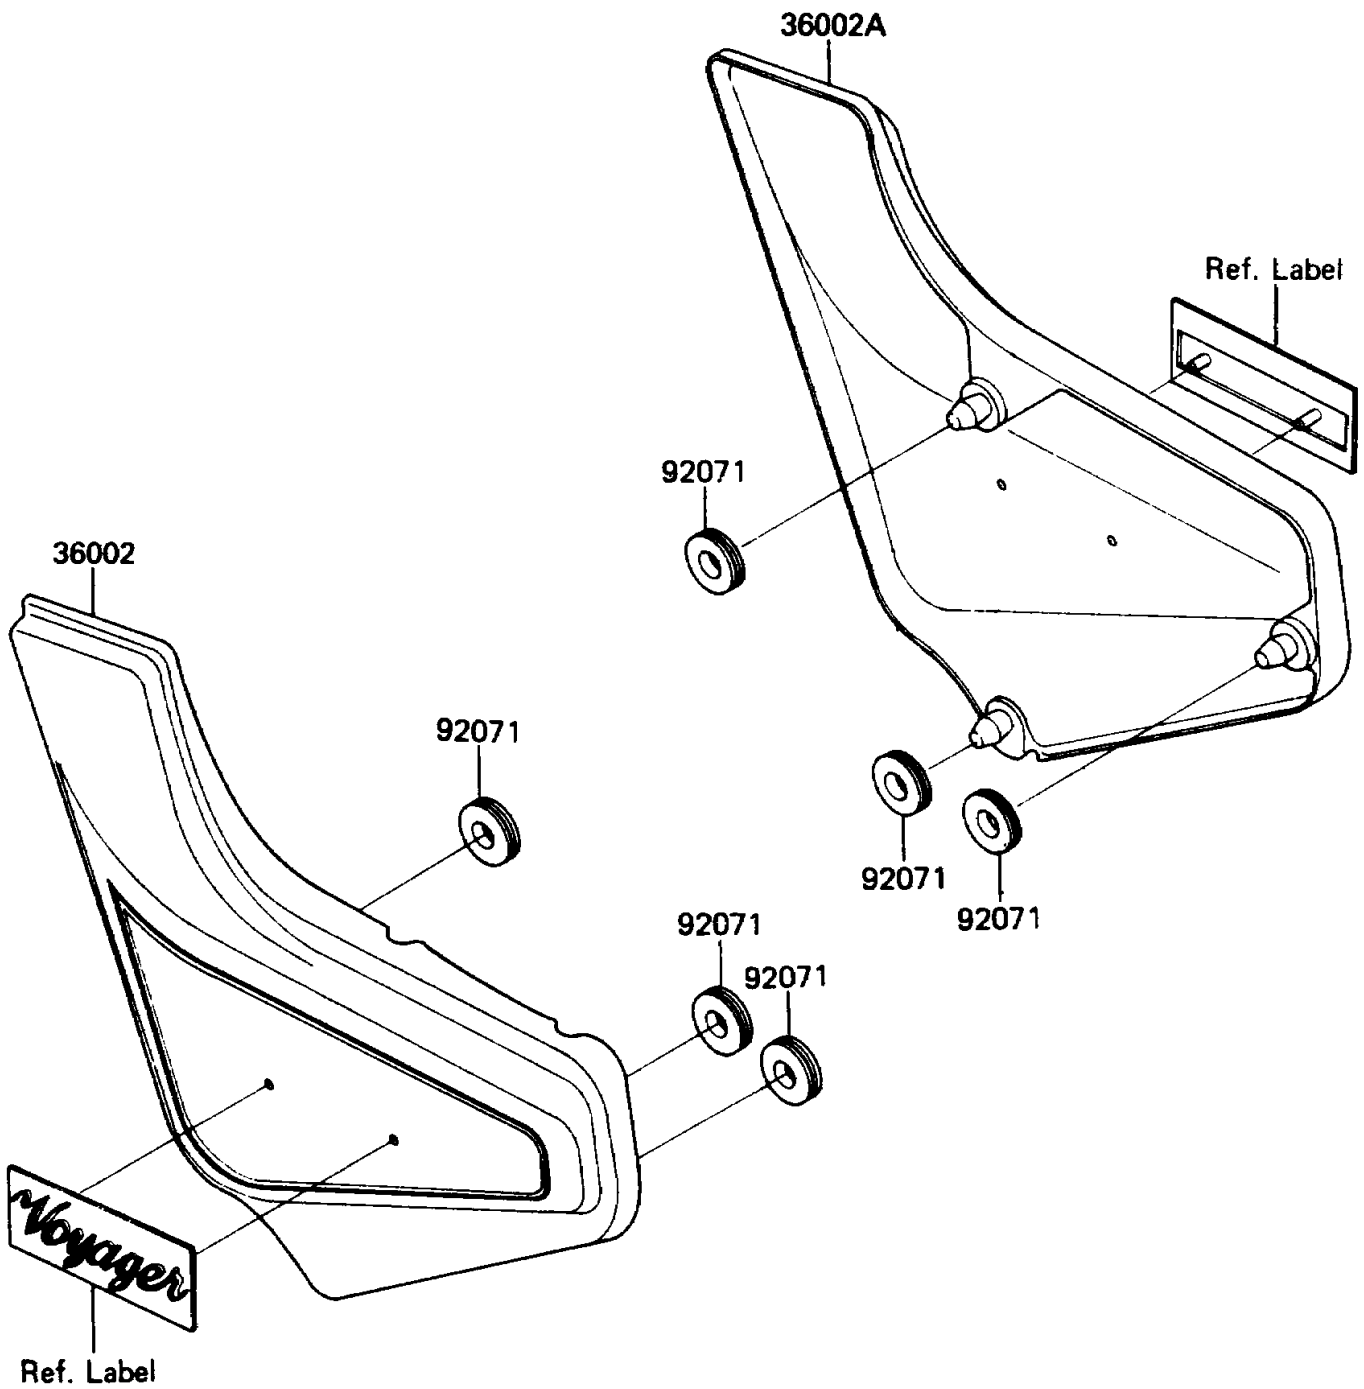

# 1988 Voyager PARTS DIAGRAM

Side Covers

F2610-0226

# 1988 Voyager PARTS LIST

## Side Covers

ITEM NAME	PART NUMBER	QUANTITY
COVER-SIDE,LH,L.V.RED (Ref # 36002)	36002-5153-P5	1
COVER-SIDE,RH,L.V.RED (Ref # 36002A)	36002-5154-P5	1
GROMMET (Ref # 92071)	92071-056	6