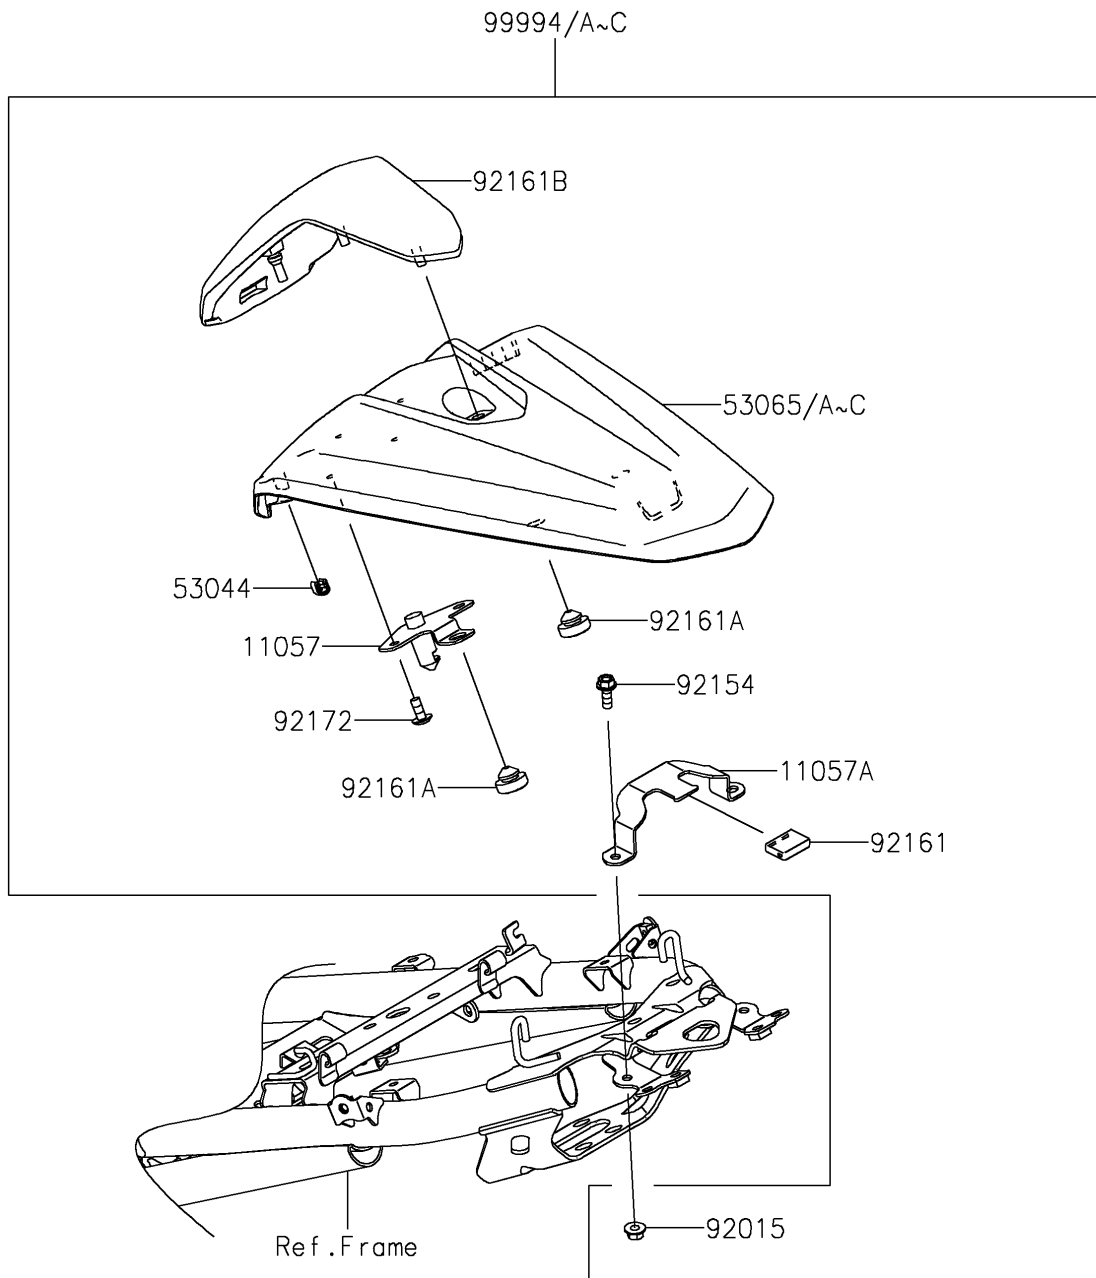

2020 NINJA® 400 ABS PARTS DIAGRAM

Accessory(Single Seat Cover)

F2910

2020 NINJA® 400 ABS PARTS LIST

Accessory(Single Seat Cover)

ITEM NAME	PART NUMBER	QUANTITY
COVER SEAT,P.RED (Ref # 53065)	53065-0044-234	1
COVER SEAT,P.B.WHITE (Ref # 53065A)	53065-0044-54X	1
KIT,SINGLE SEAT COVER,P.RED (Ref # 99994)	99994-1038-234	1
KIT,SINGLE SEAT COVER,P.B.WHT (Ref # 99994A)	99994-1038-54X	1