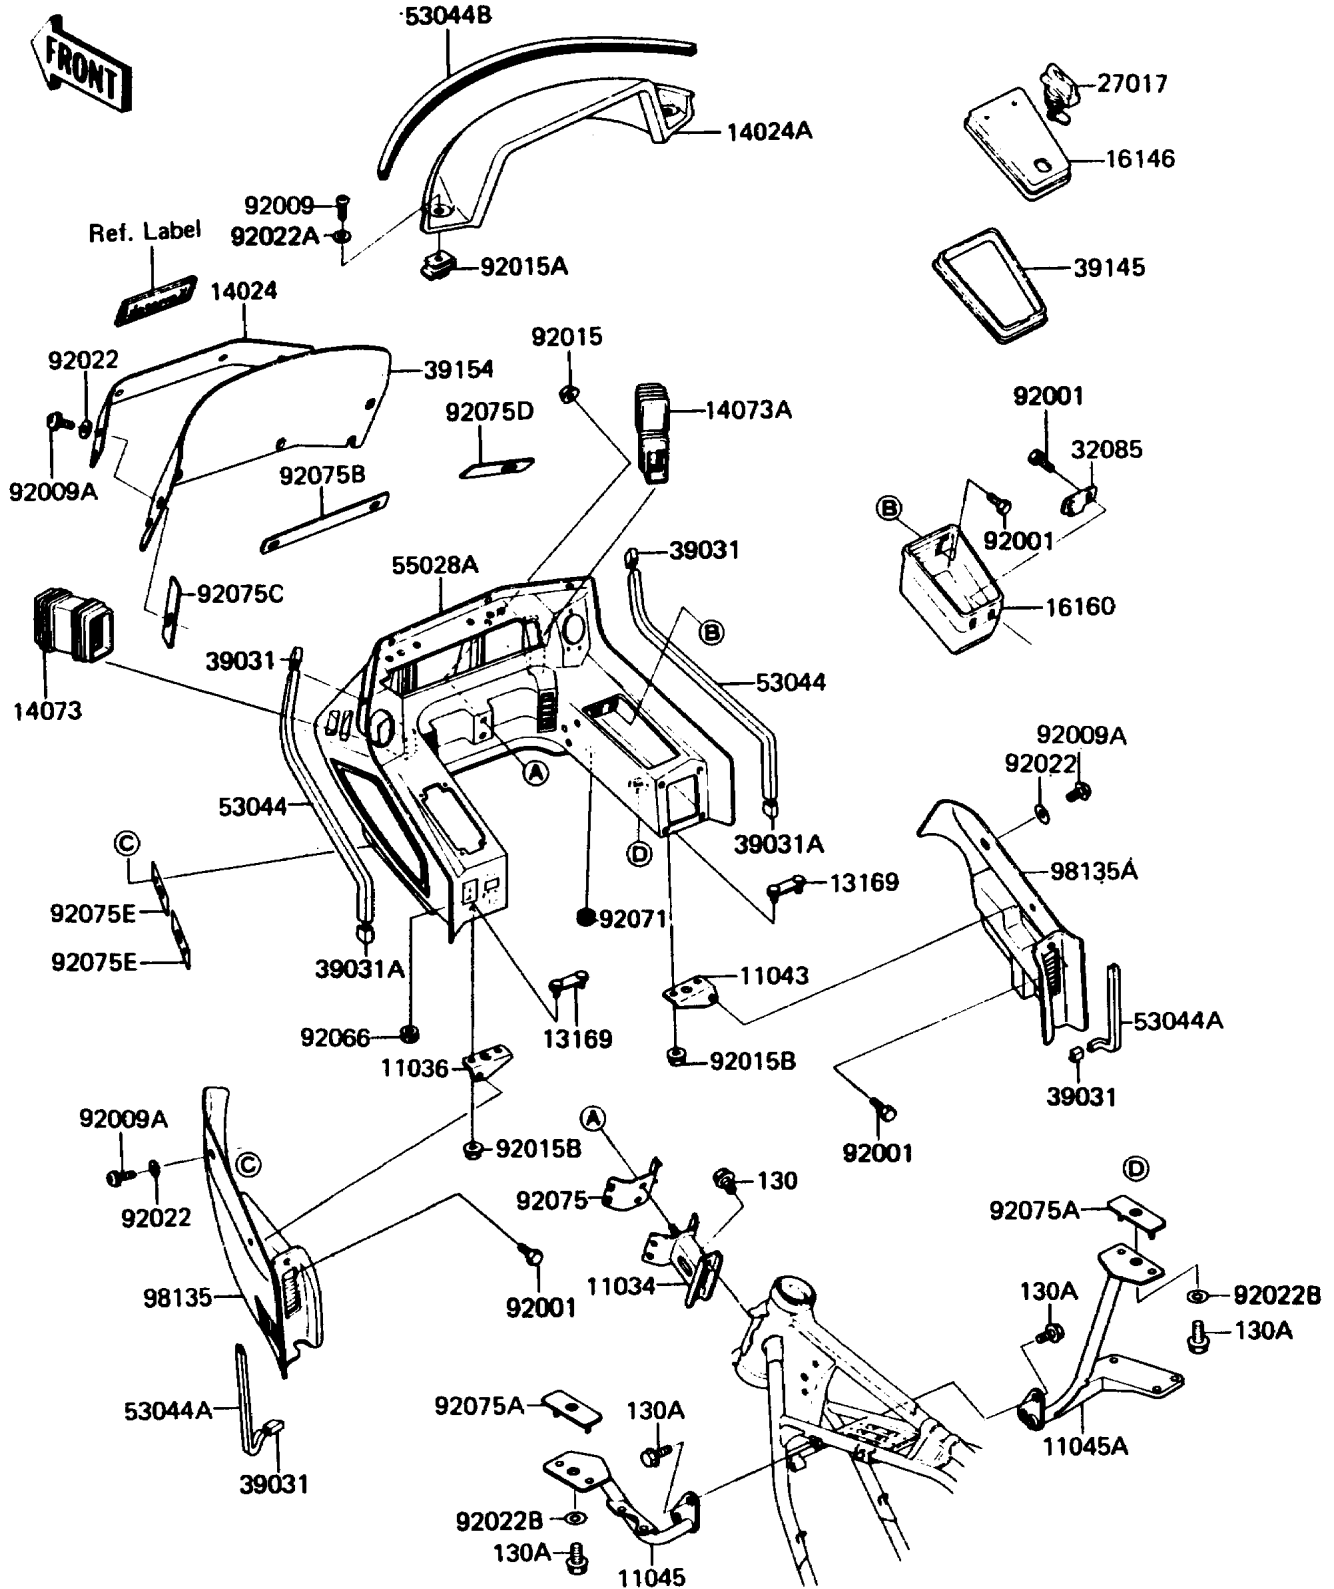

1988 Voyager PARTS DIAGRAM

Cowling

F2871-0086