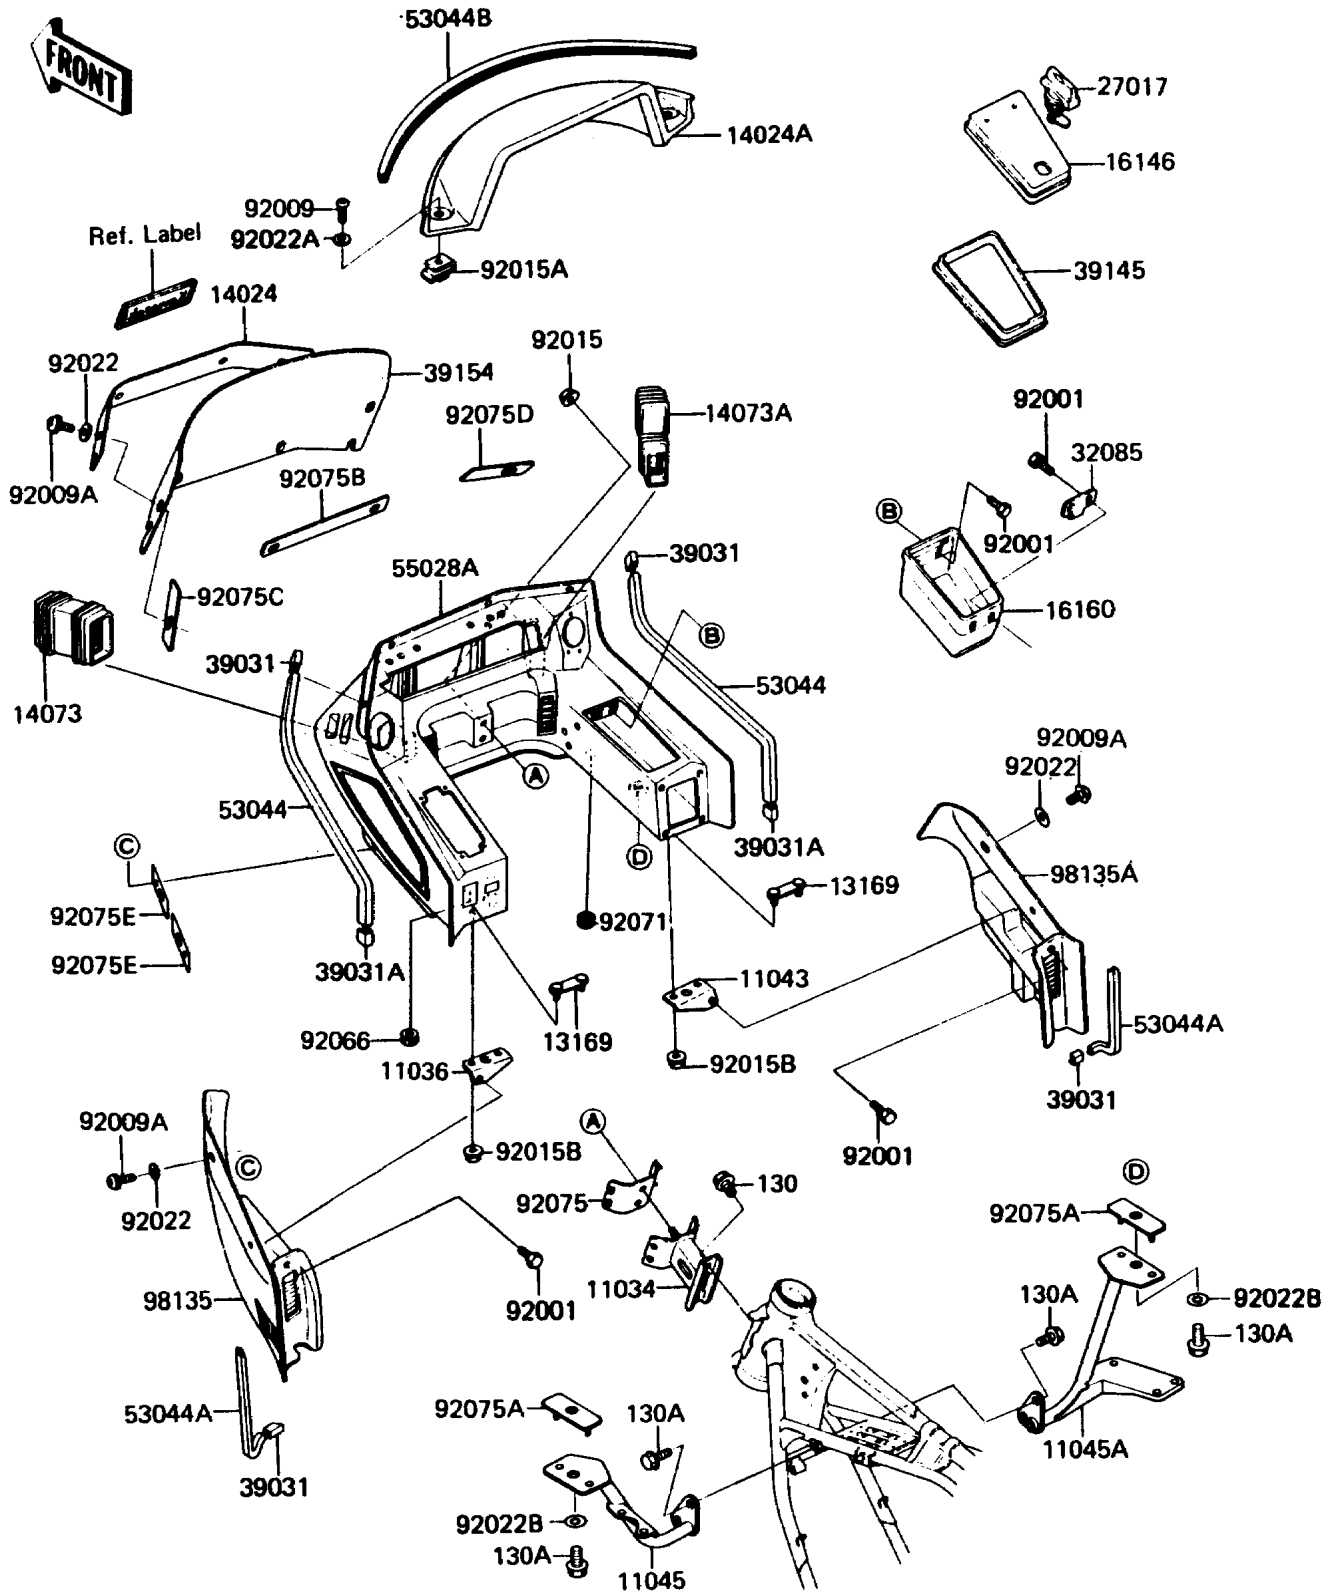

1988 Voyager PARTS DIAGRAM

Cowling

F2871-0086