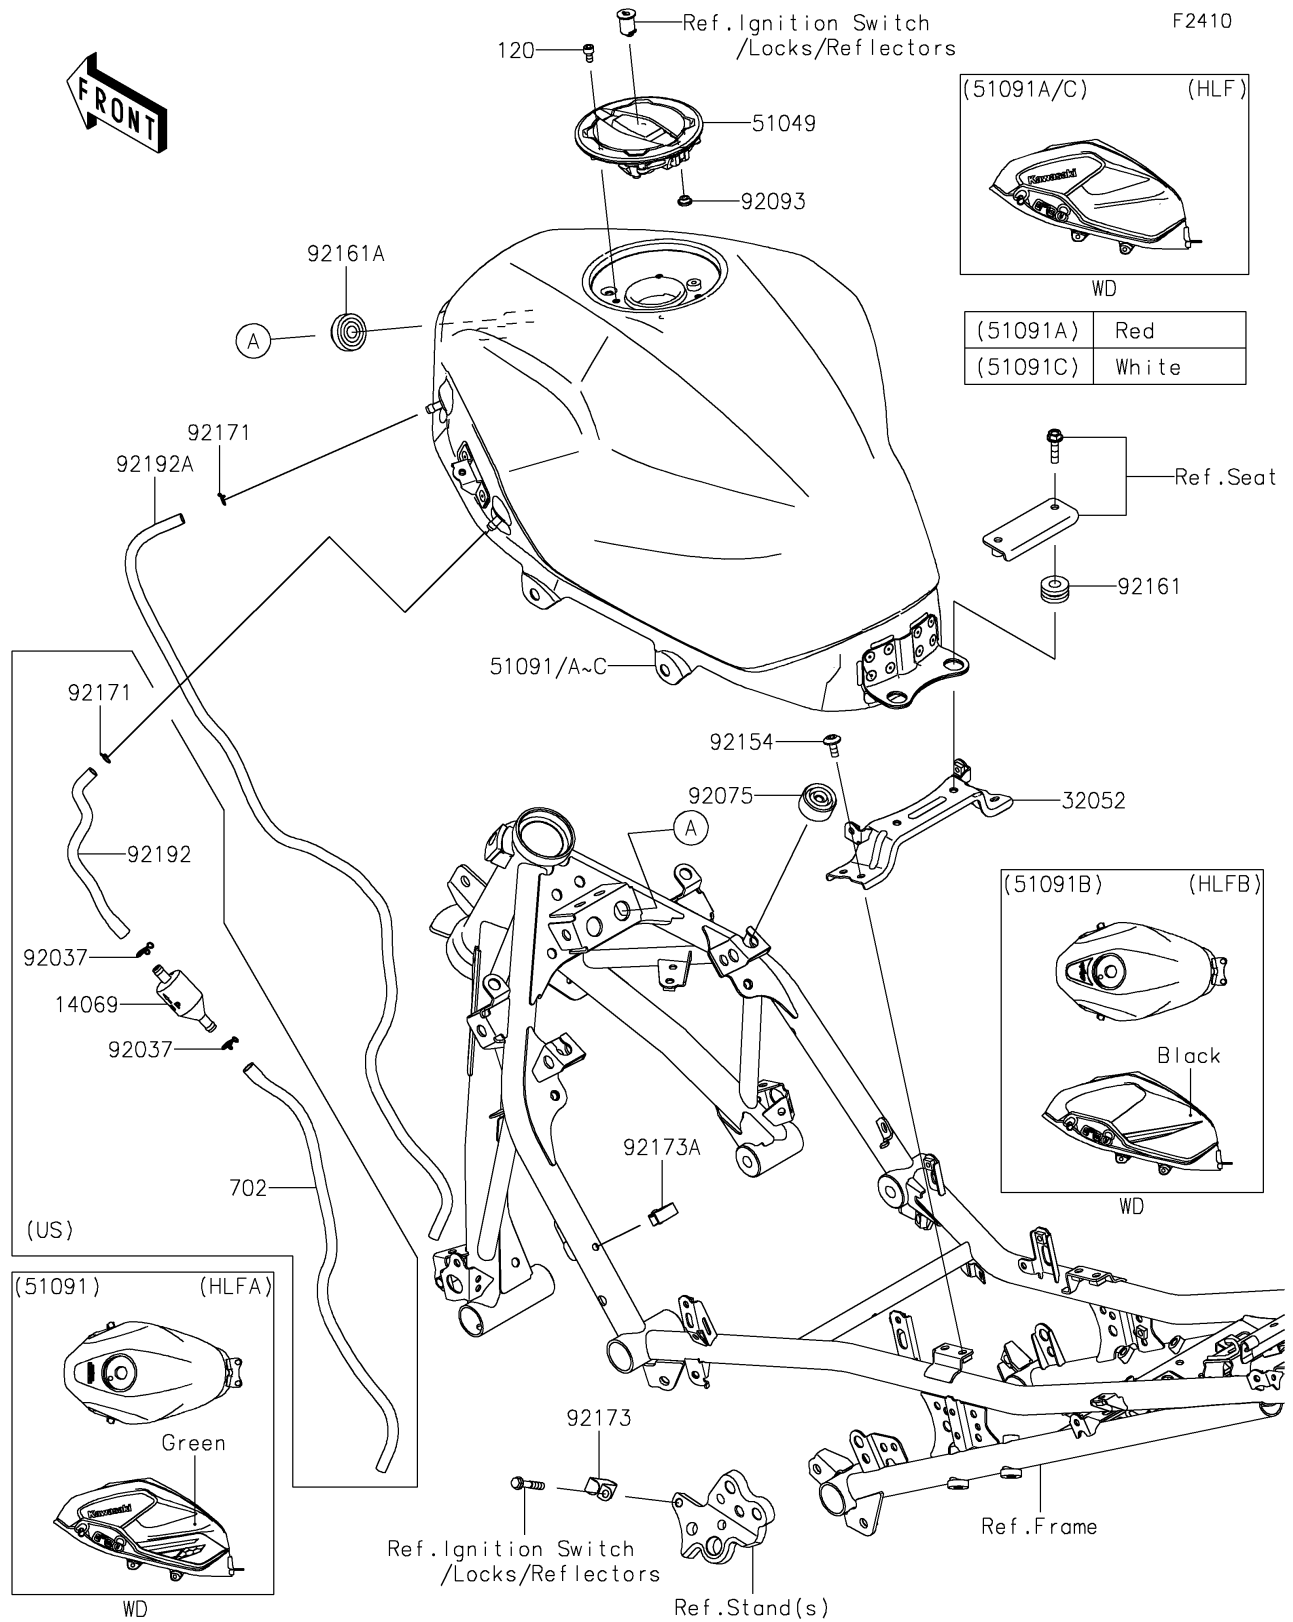

# 2020 Ninja® 400 PARTS DIAGRAM

Fuel Tank

## 2020 Ninja® 400 PARTS LIST

### Fuel Tank

ITEM NAME	PART NUMBER	QUANTITY
TANK-COMP-FUEL,P.RED (Ref # 51091A)	51091-5039-234	1
TANK-COMP-FUEL,P.B.WHITE (Ref # 51091C)	51091-5069-54X	1