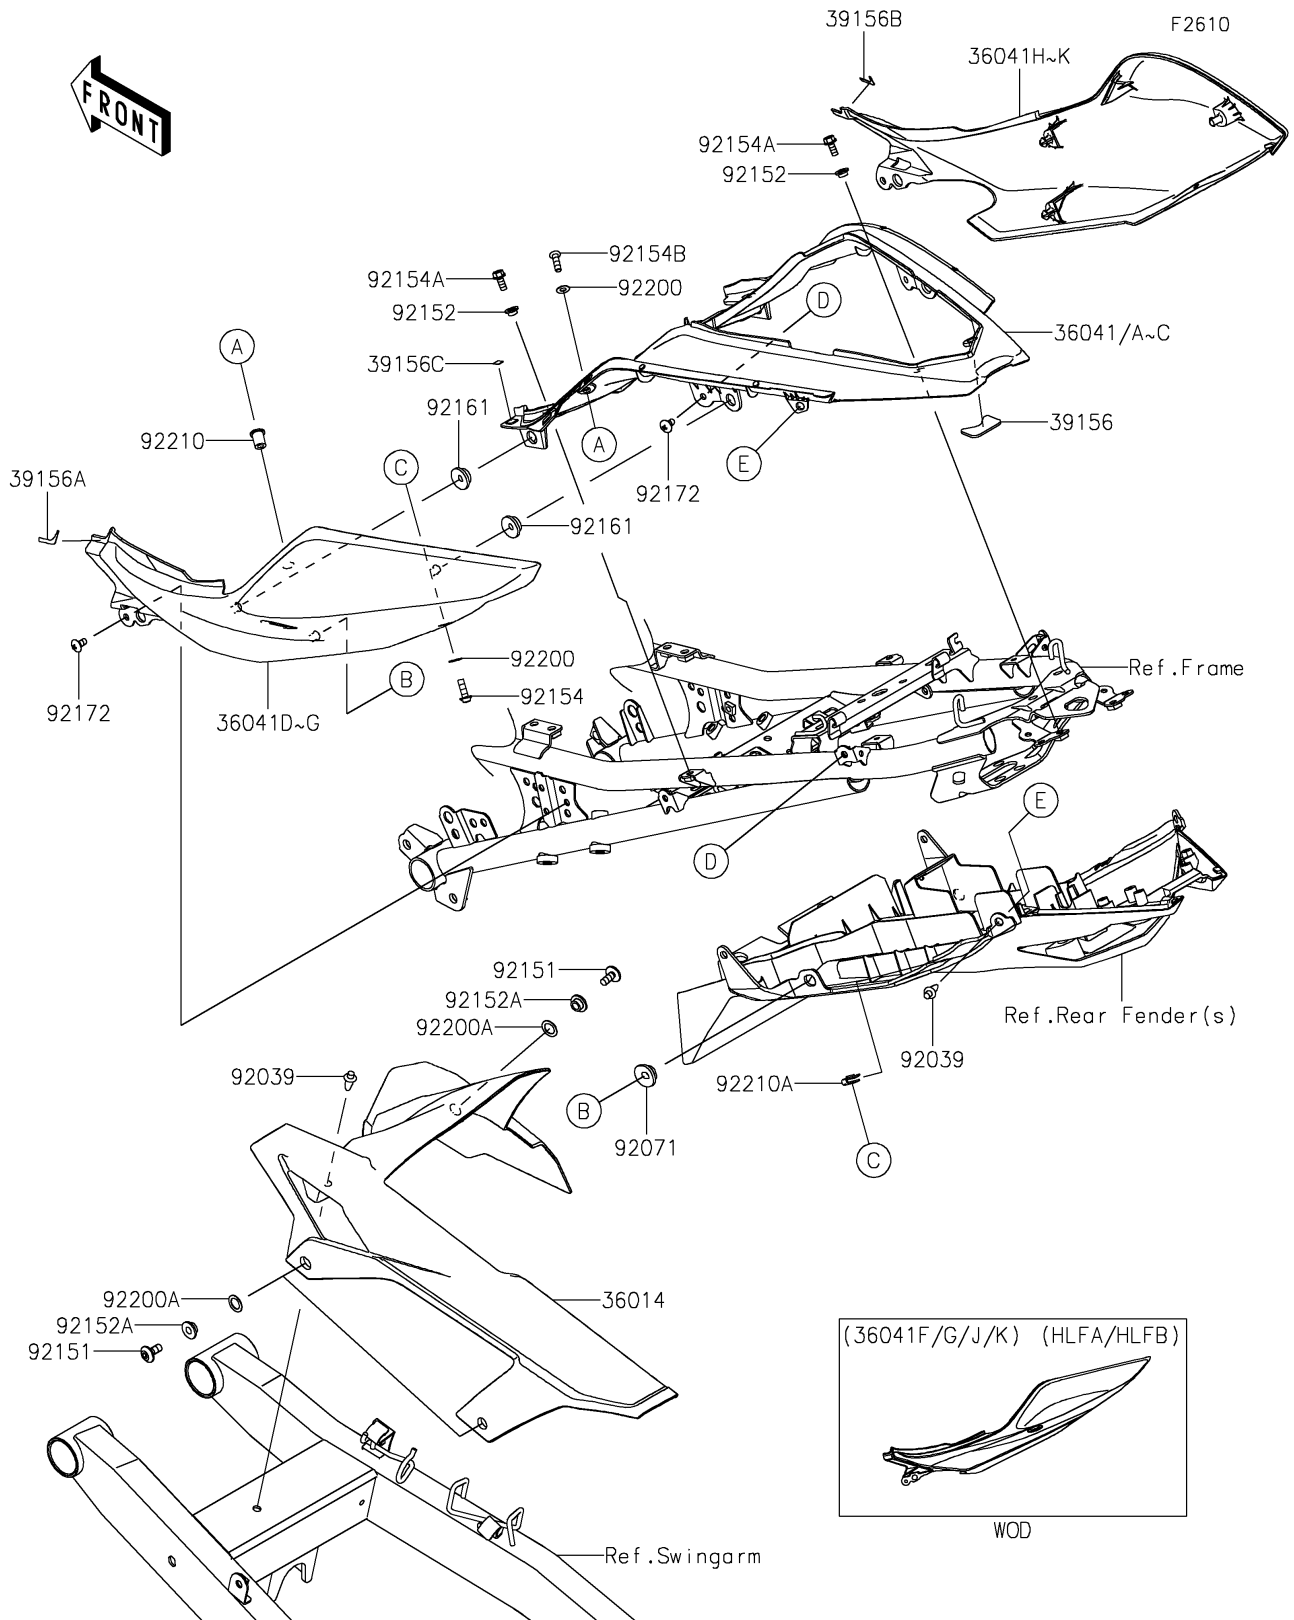

2020 Ninja® 400 PARTS DIAGRAM

Side Covers/Chain Cover

2020 Ninja® 400 PARTS LIST

Side Covers/Chain Cover

ITEM NAME	PART NUMBER	QUANTITY
COVER-TAIL,CNT,P.RED (Ref # 36041)	36041-0036-234	1
COVER-TAIL,CNT,P.B.WHITE (Ref # 36041A)	36041-0036-54X	1
COVER-TAIL,LH,P.RED (Ref # 36041D)	36041-0037-234	1
COVER-TAIL,LH,P.B.WHITE (Ref # 36041E)	36041-0037-54X	1
COVER-TAIL,RH,P.RED (Ref # 36041H)	36041-0038-234	1
COVER-TAIL,RH,P.B.WHITE (Ref # 36041I)	36041-0038-54X	1