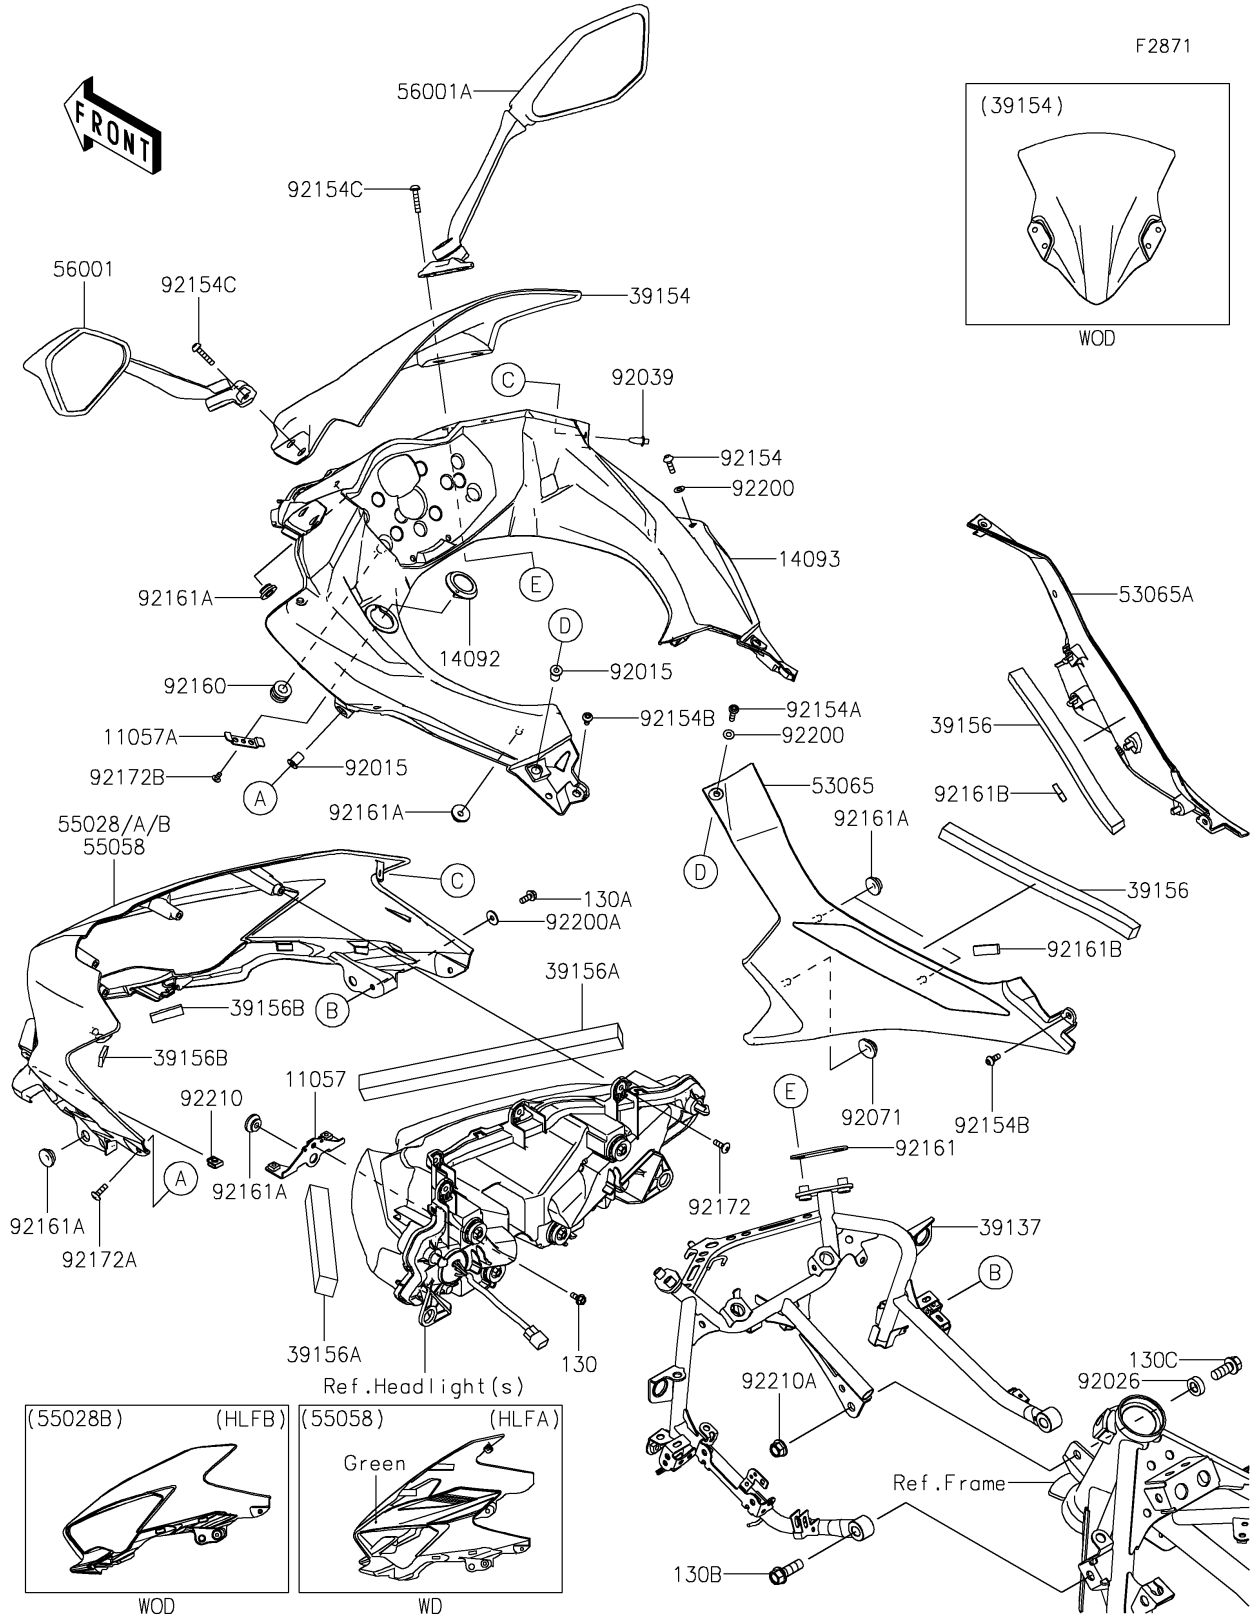

2020 Ninja® 400 PARTS DIAGRAM

Cowling

2020 Ninja® 400 PARTS LIST

Cowling

ITEM NAME	PART NUMBER	QUANTITY
COWLING,UPP,P.RED (Ref # 55028)	55028-0690-234	1
COWLING,UPP,P.B.WHITE (Ref # 55028A)	55028-0690-54X	1