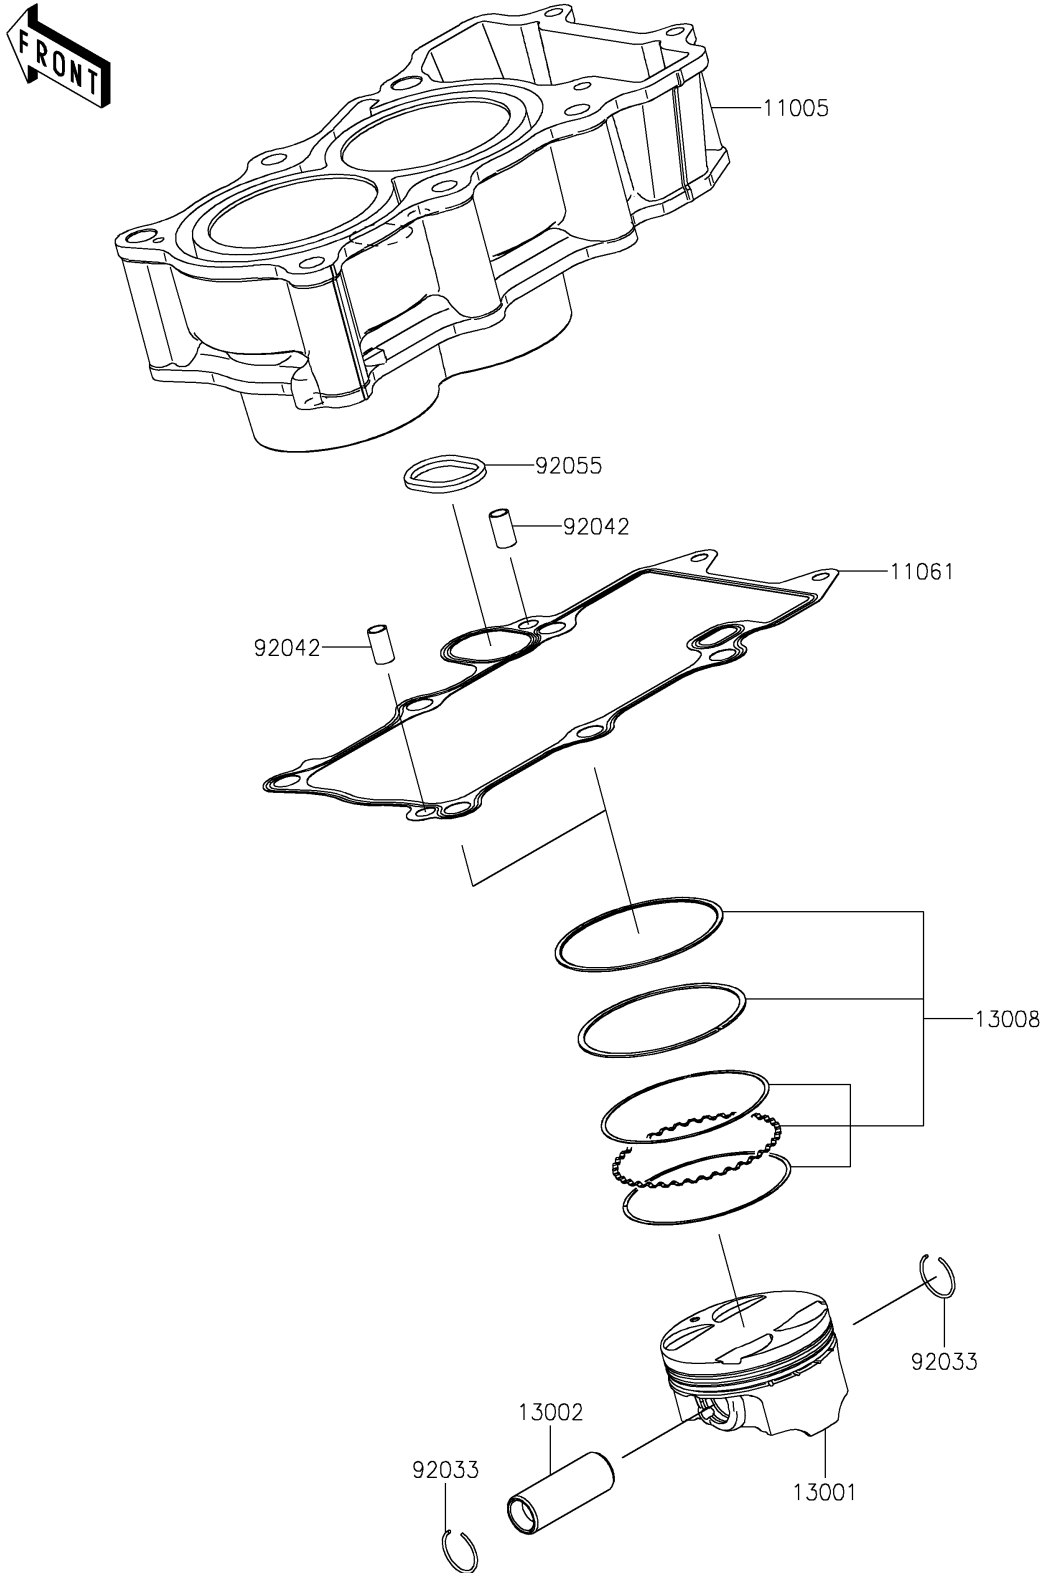

2021 NINJA® 400 ABS PARTS DIAGRAM

Cylinder/Piston(s)

E1120

2021 NINJA® 400 ABS PARTS LIST

Cylinder/Piston(s)

ITEM NAME	PART NUMBER	QUANTITY
CYLINDER-ENGINE (Ref # 11005)	11005-0668	1
GASKET,CYLINDER BASE (Ref # 11061)	11061-1247	1
PISTON-ENGINE (Ref # 13001)	13001-0790	2
PIN-PISTON (Ref # 13002)	13002-0050	2
RING-SET-PISTON (Ref # 13008)	13008-0576	2
RING-SNAP (Ref # 92033)	92033-1054	4
PIN,DOWEL,6.3X8X14 (Ref # 92042)	92042-007	2
RING-O (Ref # 92055)	92055-0888	1