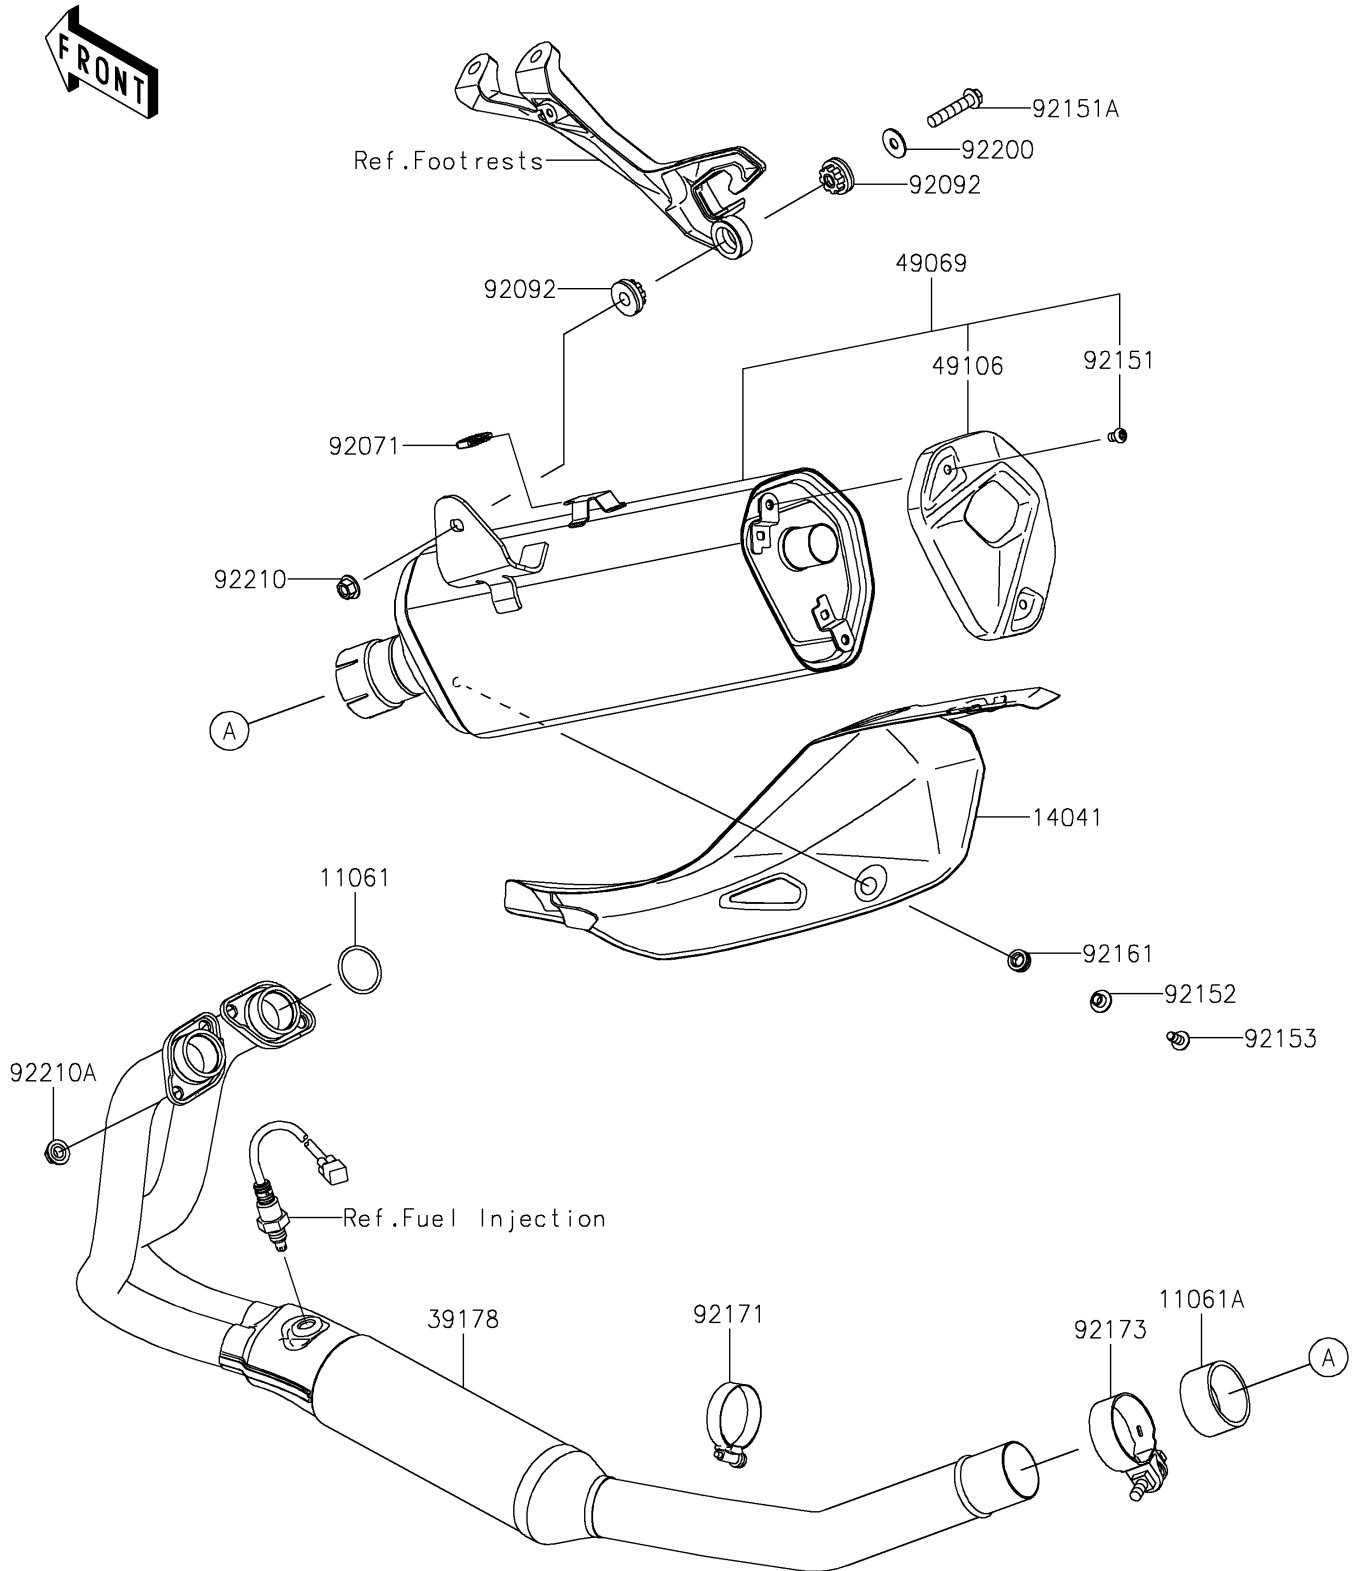

2021 NINJA® 400 ABS PARTS DIAGRAM

Muffler(s)

E1140

2021 NINJA® 400 ABS PARTS LIST

Muffler(s)

ITEM NAME	PART NUMBER	QUANTITY
GASKET,EXHAUST PIPE (Ref # 11061)	11061-1249	2
GASKET,EXHAUST PIPE CONNECTING (Ref # 11061A)	11061-1266	1
COVER-COMP,MUFFLER (Ref # 14041)	14041-0604	1
MANIFOLD-COMP-EXHAUST (Ref # 39178)	39178-0315	1
MUFFLER-ASSY (Ref # 49069)	49069-0846	1
COVER-MUFFLER,END (Ref # 49106)	49106-0827	1
GROMMET (Ref # 92071)	92071-0786	1
BUSHING-RUBBER (Ref # 92092)	92092-0018	2
BOLT,SOCKET,6X10 (Ref # 92151)	92151-1449	2
BOLT,FLANGED,8X40 (Ref # 92151A)	92151-1532	1
COLLAR,6.3X8.3X16 (Ref # 92152)	92152-0286	1
BOLT,SOCKET,6X16 (Ref # 92153)	92153-0817	1
DAMPER (Ref # 92161)	92161-2152	1
CLAMP (Ref # 92171)	92171-0058	1
CLAMP (Ref # 92173)	92173-1931	1
WASHER,8.0X22.0X1.5 (Ref # 92200)	92200-0174	1
NUT,8MM (Ref # 92210)	92210-0121	1
NUT,8MM (Ref # 92210A)	92210-1114	4