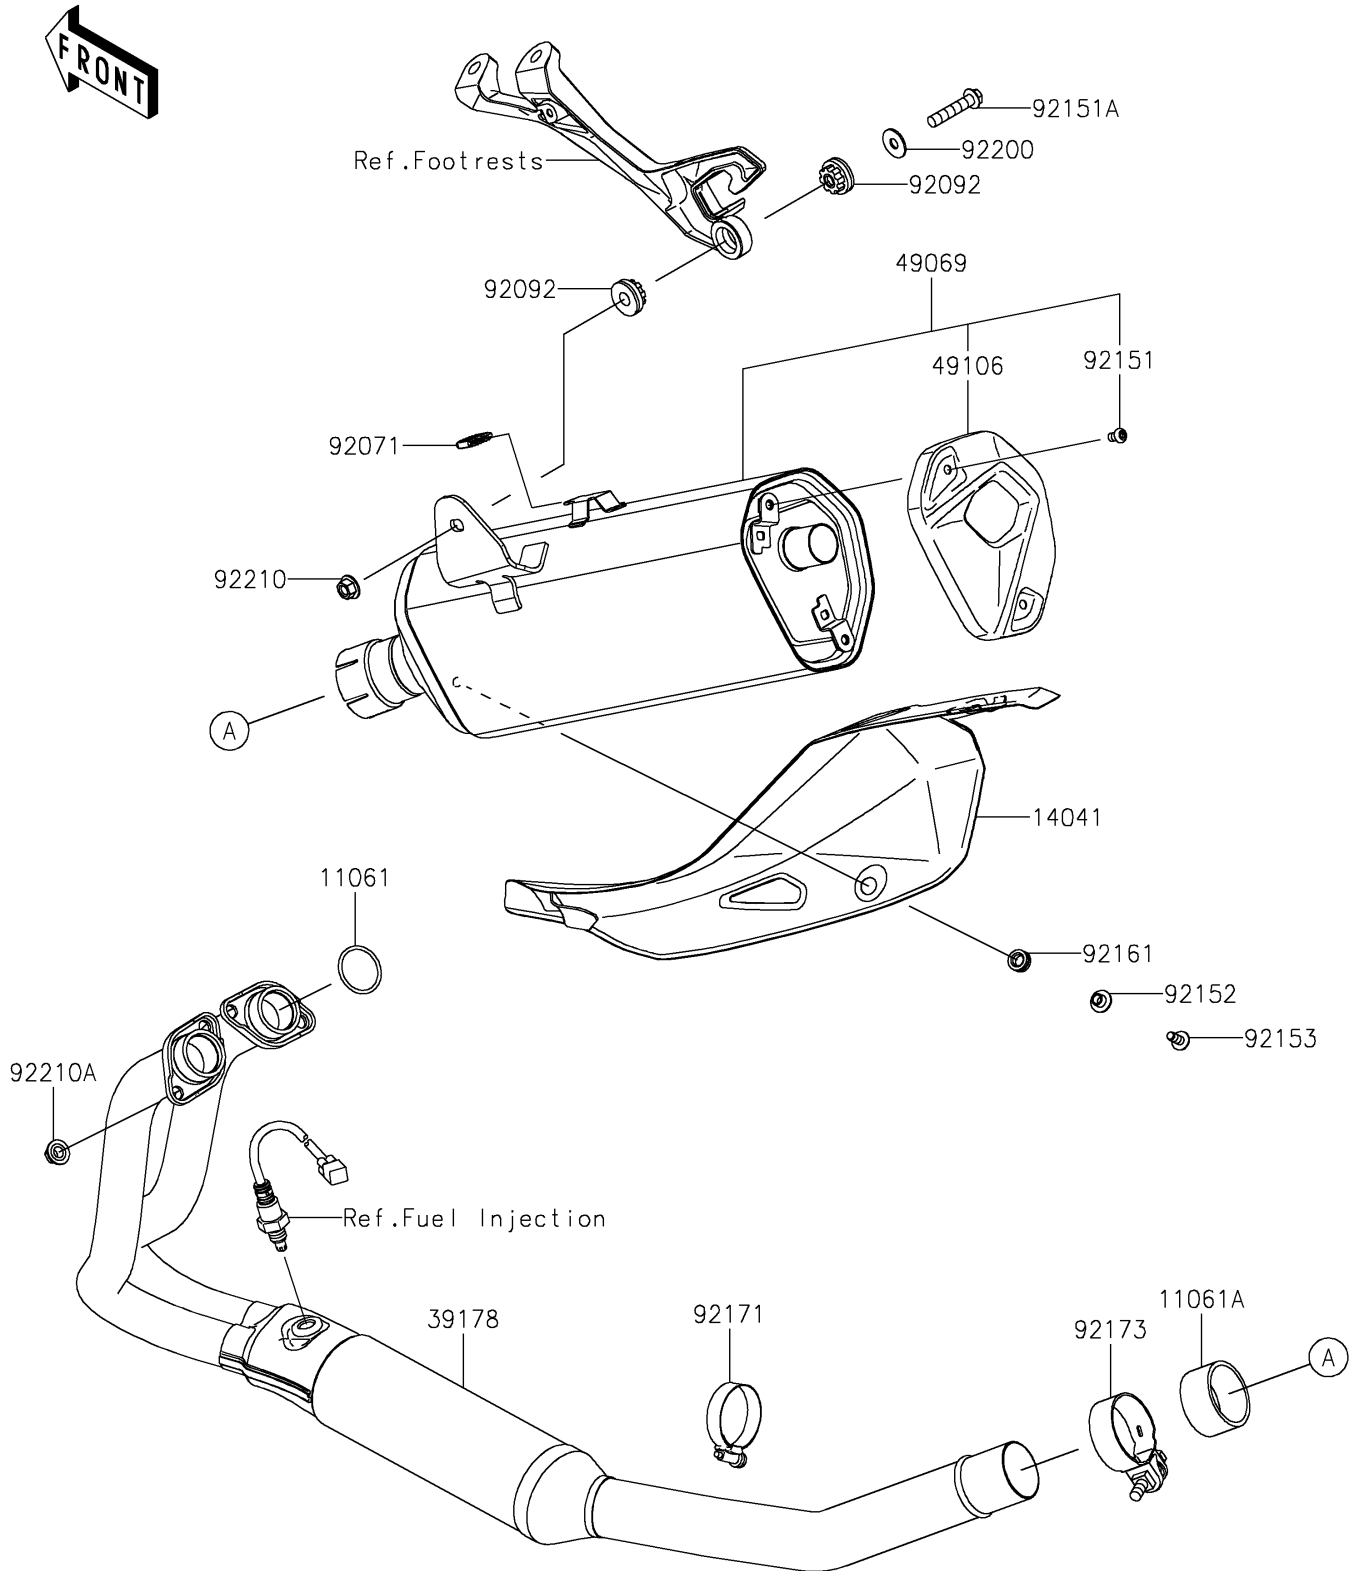

2021 NINJA® 400 ABS PARTS DIAGRAM

Muffler(s)

E1140

2021 NINJA® 400 ABS PARTS LIST

Muffler(s)

ITEM NAME	PART NUMBER	QUANTITY
GASKET,EXHAUST PIPE (Ref # 11061)	11061-1249	2
GASKET,EXHAUST PIPE CONNECTING (Ref # 11061A)	11061-1266	1
COVER-COMP,MUFFLER (Ref # 14041)	14041-0604	1
MANIFOLD-COMP-EXHAUST (Ref # 39178)	39178-0315	1
MUFFLER-ASSY (Ref # 49069)	49069-0846	1
COVER-MUFFLER,END (Ref # 49106)	49106-0827	1
GROMMET (Ref # 92071)	92071-0786	1
BUSHING-RUBBER (Ref # 92092)	92092-0018	2
BOLT,SOCKET,6X10 (Ref # 92151)	92151-1449	2
BOLT,FLANGED,8X40 (Ref # 92151A)	92151-1532	1
COLLAR,6.3X8.3X16 (Ref # 92152)	92152-0286	1
BOLT,SOCKET,6X16 (Ref # 92153)	92153-0817	1
DAMPER (Ref # 92161)	92161-2152	1
CLAMP (Ref # 92171)	92171-0058	1
CLAMP (Ref # 92173)	92173-1931	1
WASHER,8.0X22.0X1.5 (Ref # 92200)	92200-0174	1
NUT,8MM (Ref # 92210)	92210-0121	1
NUT,8MM (Ref # 92210A)	92210-1114	4