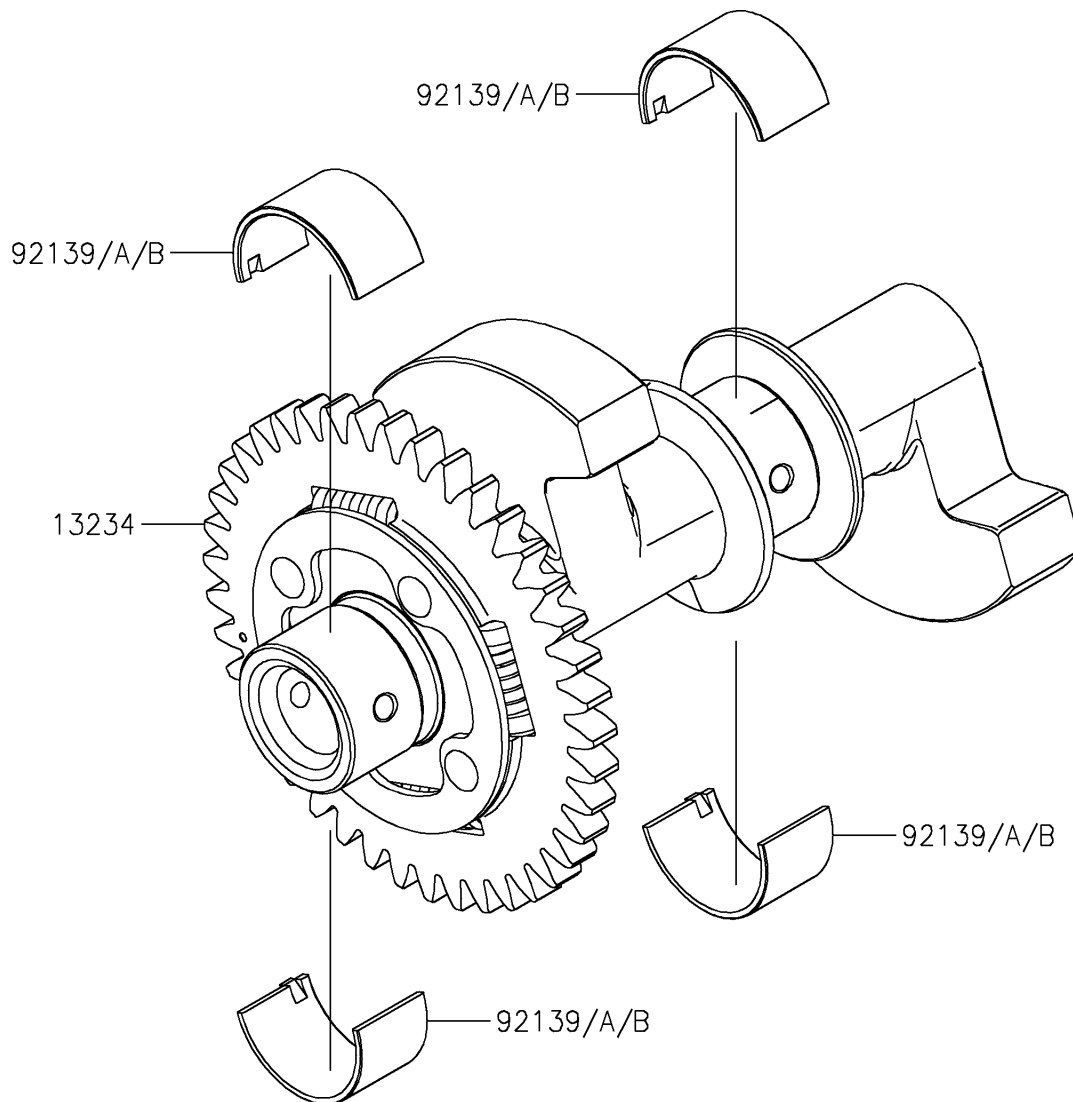

2021 NINJA® 400 PARTS DIAGRAM

Balancer

E1323

2021 NINJA® 400 PARTS LIST

Balancer

ITEM NAME	PART NUMBER	QUANTITY
SHAFT-COMP,BALANCER (Ref # 13234)	13234-0607	1
BUSHING,BALANCER,BLUE (Ref # 92139)	92139-0883	AR
BUSHING,BALANCER,BLACK (Ref # 92139A)	92139-0884	4
BUSHING,BALANCER,BROWN (Ref # 92139B)	92139-0885	AR