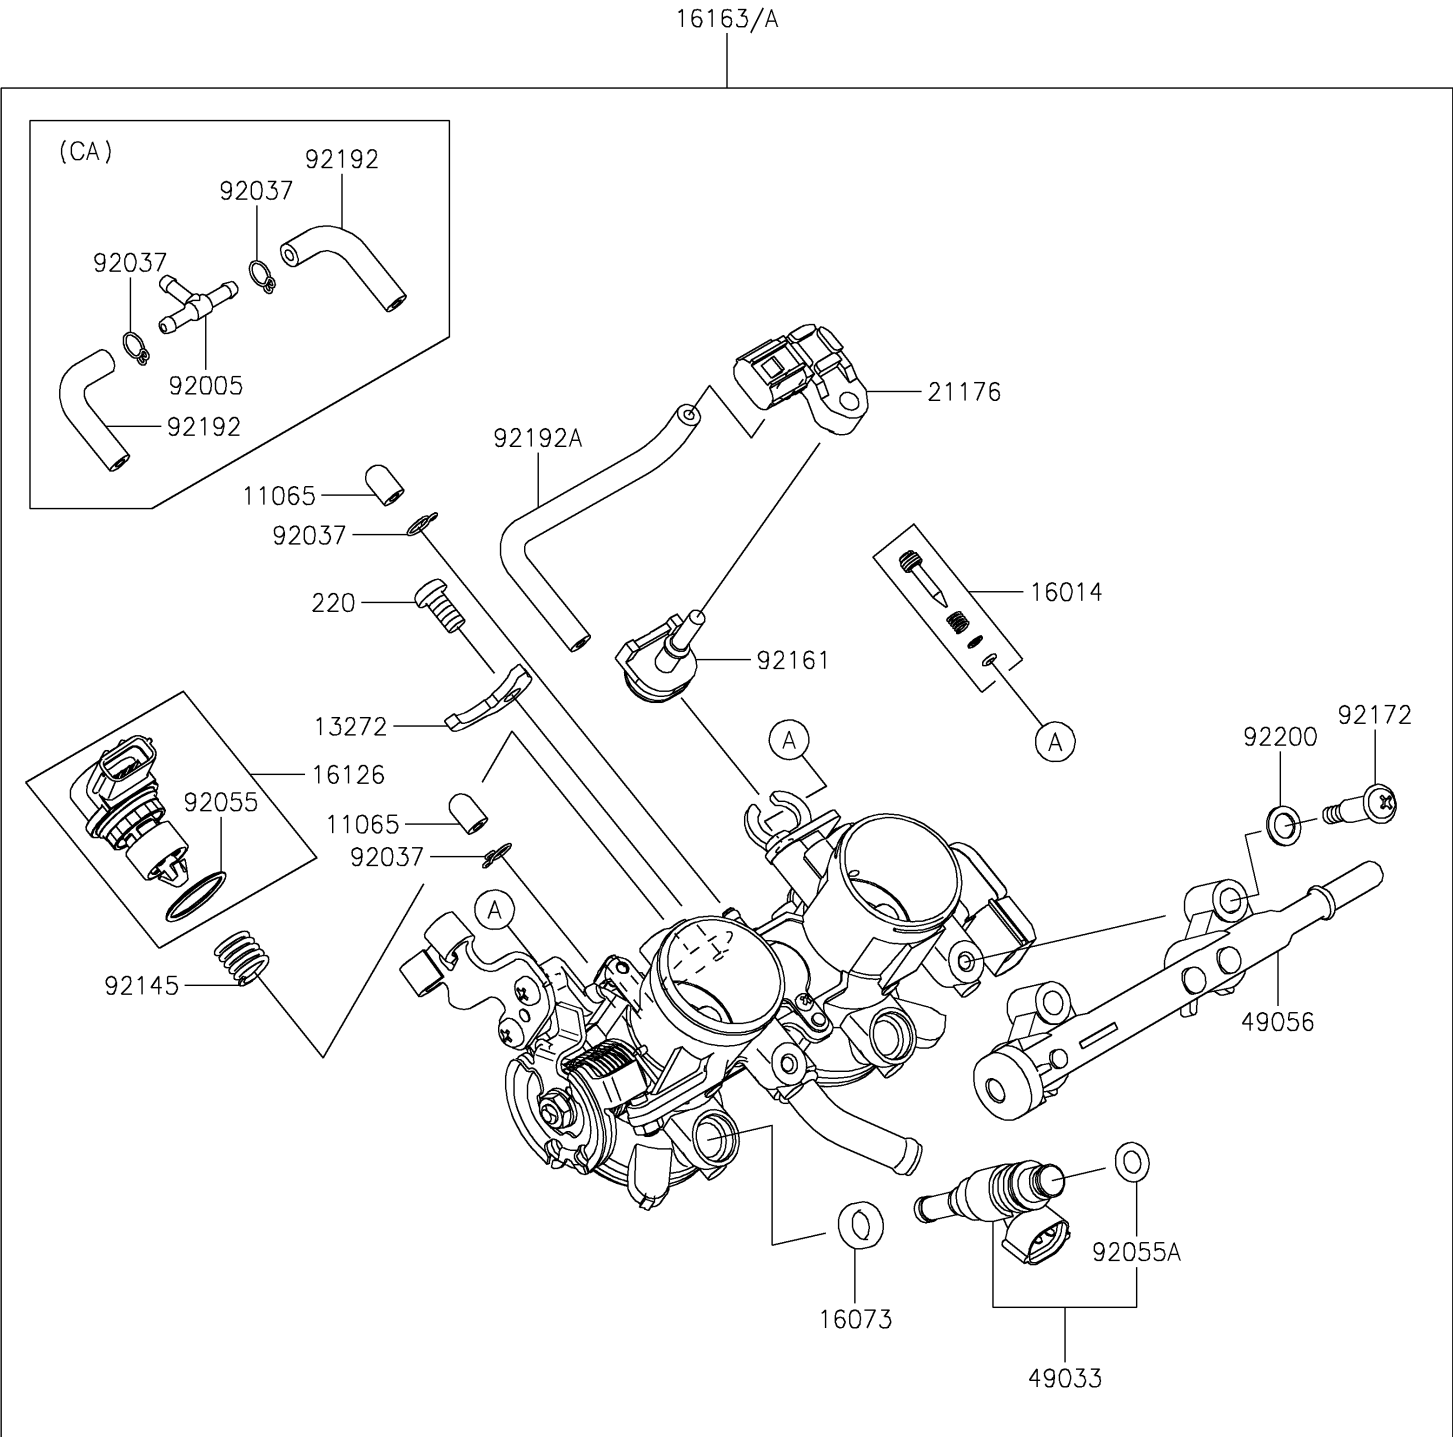

2021 NINJA® 400 ABS PARTS DIAGRAM

Throttle

E1510

2021 NINJA® 400 ABS PARTS LIST

Throttle

ITEM NAME	PART NUMBER	QUANTITY
PLATE (Ref # 13272)	13272-2558	1
SCREW-PILOT AIR (Ref # 16014)	16014-0022	2
INSULATOR (Ref # 16073)	16073-0866	2
VALVE,ISC (Ref # 16126)	16126-0748	1
SENSOR,PRESSURE (Ref # 21176)	21176-0111	1
NOZZLE-INJECTION (Ref # 49033)	49033-0047	2
PIPE-INJECTION (Ref # 49056)	49056-0050	1
RING-O (Ref # 92055)	92055-0907	1
RING-O,REGULATOR-FUEL (Ref # 92055A)	92055-2187	2
SPRING (Ref # 92145)	92145-1826	1
DAMPER (Ref # 92161)	92161-0673	1
SCREW (Ref # 92172)	92172-1257	2
TUBE (Ref # 92192A)	92192-1906	1
WASHER (Ref # 92200)	92200-3807	2
SCREW-PAN-CROS,6X12 (Ref # 220)	220AA0612	1