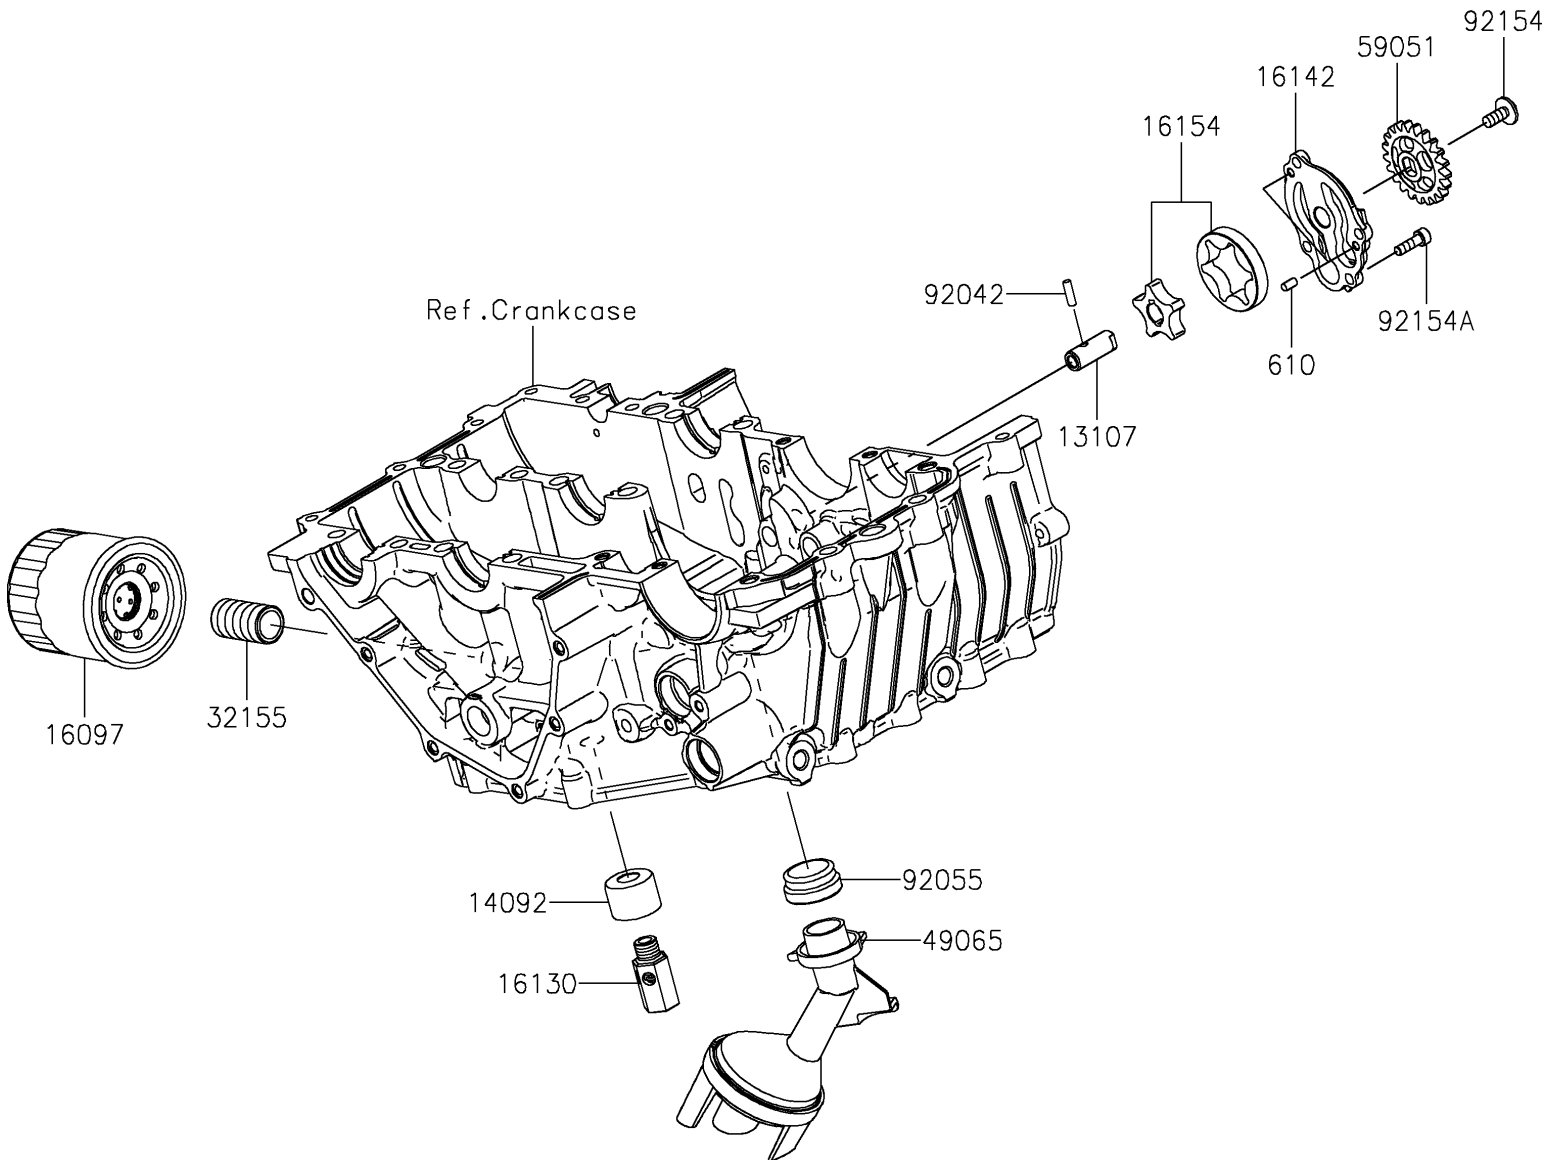

2021 NINJA® 400 ABS PARTS DIAGRAM

Oil Pump/Oil Filter

E1710

2021 NINJA® 400 ABS PARTS LIST

Oil Pump/Oil Filter

ITEM NAME	PART NUMBER	QUANTITY
SHAFT (Ref # 13107)	13107-0859	1
COVER,RELIEF VALVE (Ref # 14092)	14092-1002	1
FILTER-ASSY-OIL (Ref # 16097)	16097-0552	1
VALVE-ASSY-RELIEF (Ref # 16130)	16130-0006	1
COVER-PUMP (Ref # 16142)	16142-0748	1
ROTOR-PUMP (Ref # 16154)	16154-0738	1
PIPE,OIL FILTER (Ref # 32155)	32155-0029	1
FILTER-OIL (Ref # 49065)	49065-0048	1
GEAR-SPUR,OIL PUMP,21T (Ref # 59051)	59051-0797	1
PIN,DOWEL,4X13.8 (Ref # 92042)	92042-030	1
RING-O,OIL FILTER (Ref # 92055)	92055-1354	1
BOLT,SOCKET,6X14 (Ref # 92154)	92154-2731	1
BOLT,SOCKET,5X16 (Ref # 92154A)	92154-2792	4
ROLLER,4X8 (Ref # 610)	610A0408	2