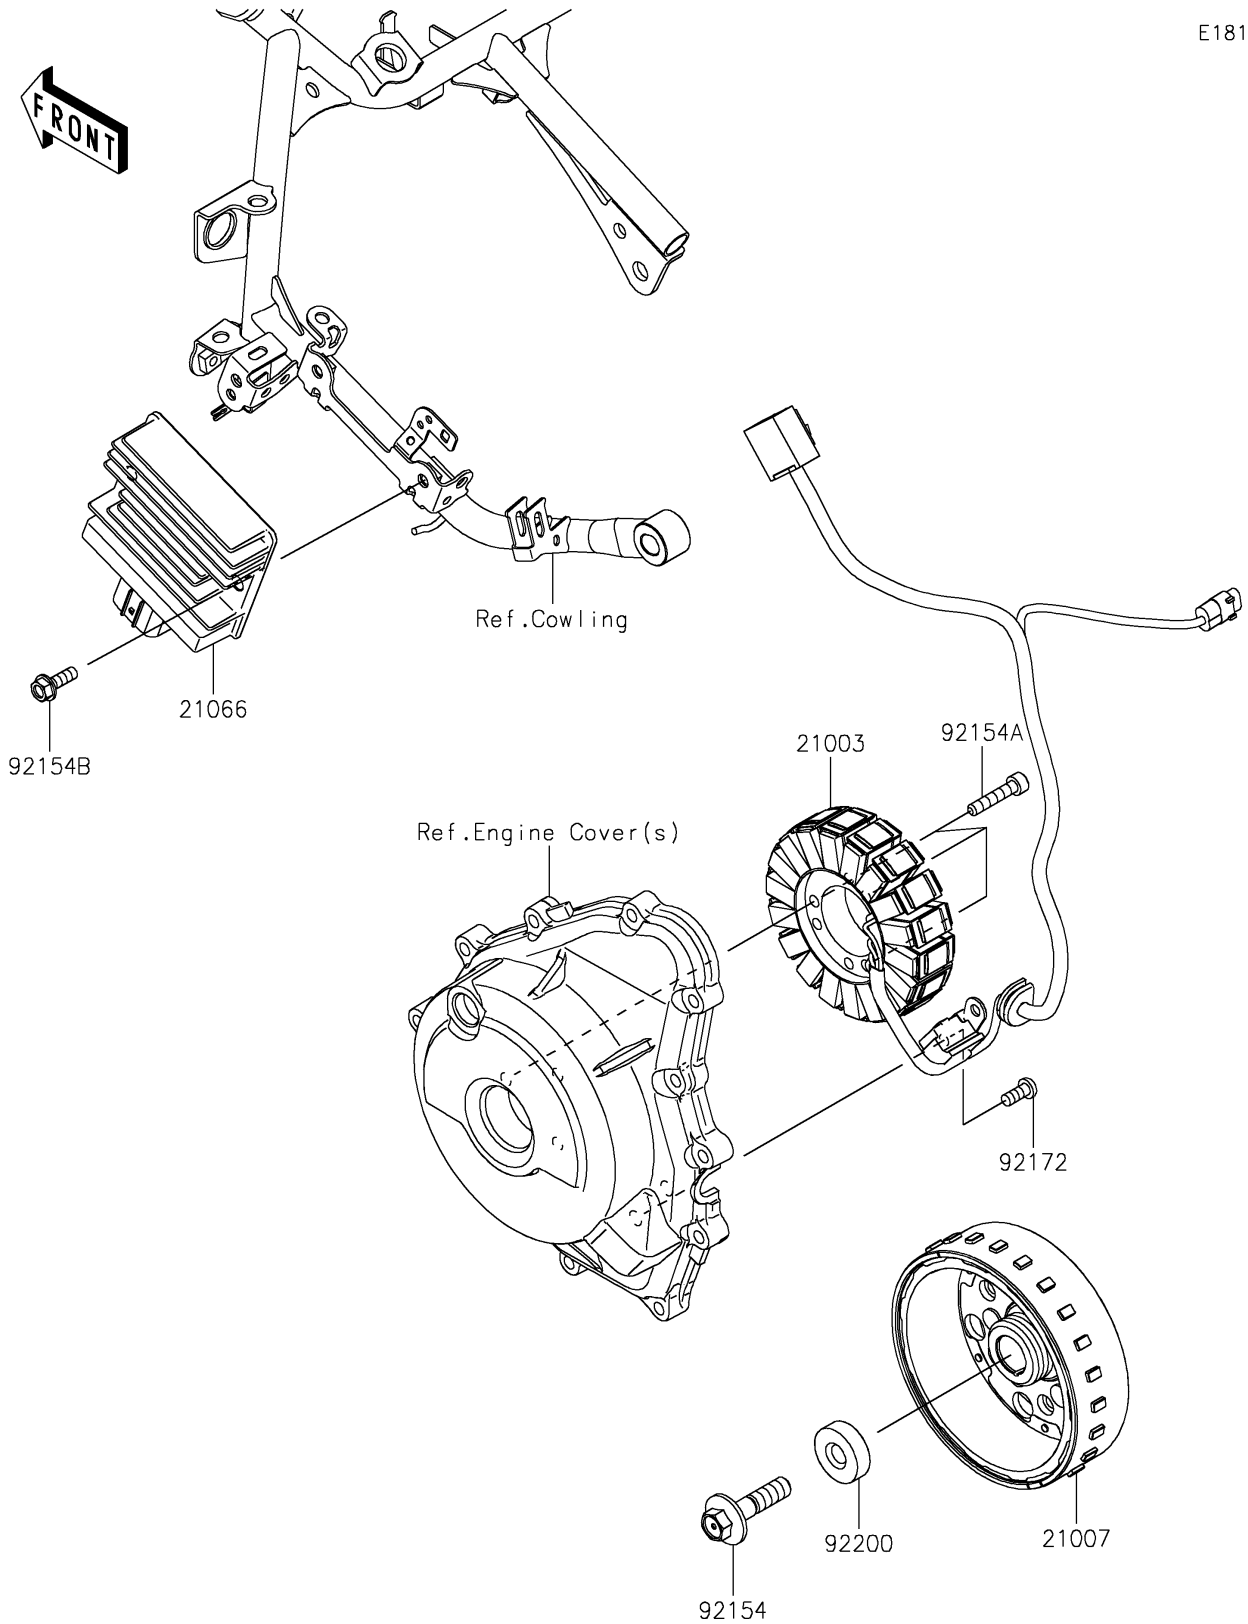

2021 NINJA® 400 PARTS DIAGRAM

Generator

E1810

2021 NINJA® 400 PARTS LIST

Generator

ITEM NAME	PART NUMBER	QUANTITY
STATOR (Ref # 21003)	21003-0178	1
ROTOR (Ref # 21007)	21007-0653	1
REGULATOR-VOLTAGE (Ref # 21066)	21066-0761	1
BOLT,FLANGED,10X40 (Ref # 92154)	92154-2341	1
BOLT,SOCKET,6X30 (Ref # 92154A)	92154-2820	3
BOLT,FLANGED,6X18 (Ref # 92154B)	92154-2896	2
SCREW,6X14 (Ref # 92172)	92172-1212	2
WASHER,10X30X9 (Ref # 92200)	92200-0790	1