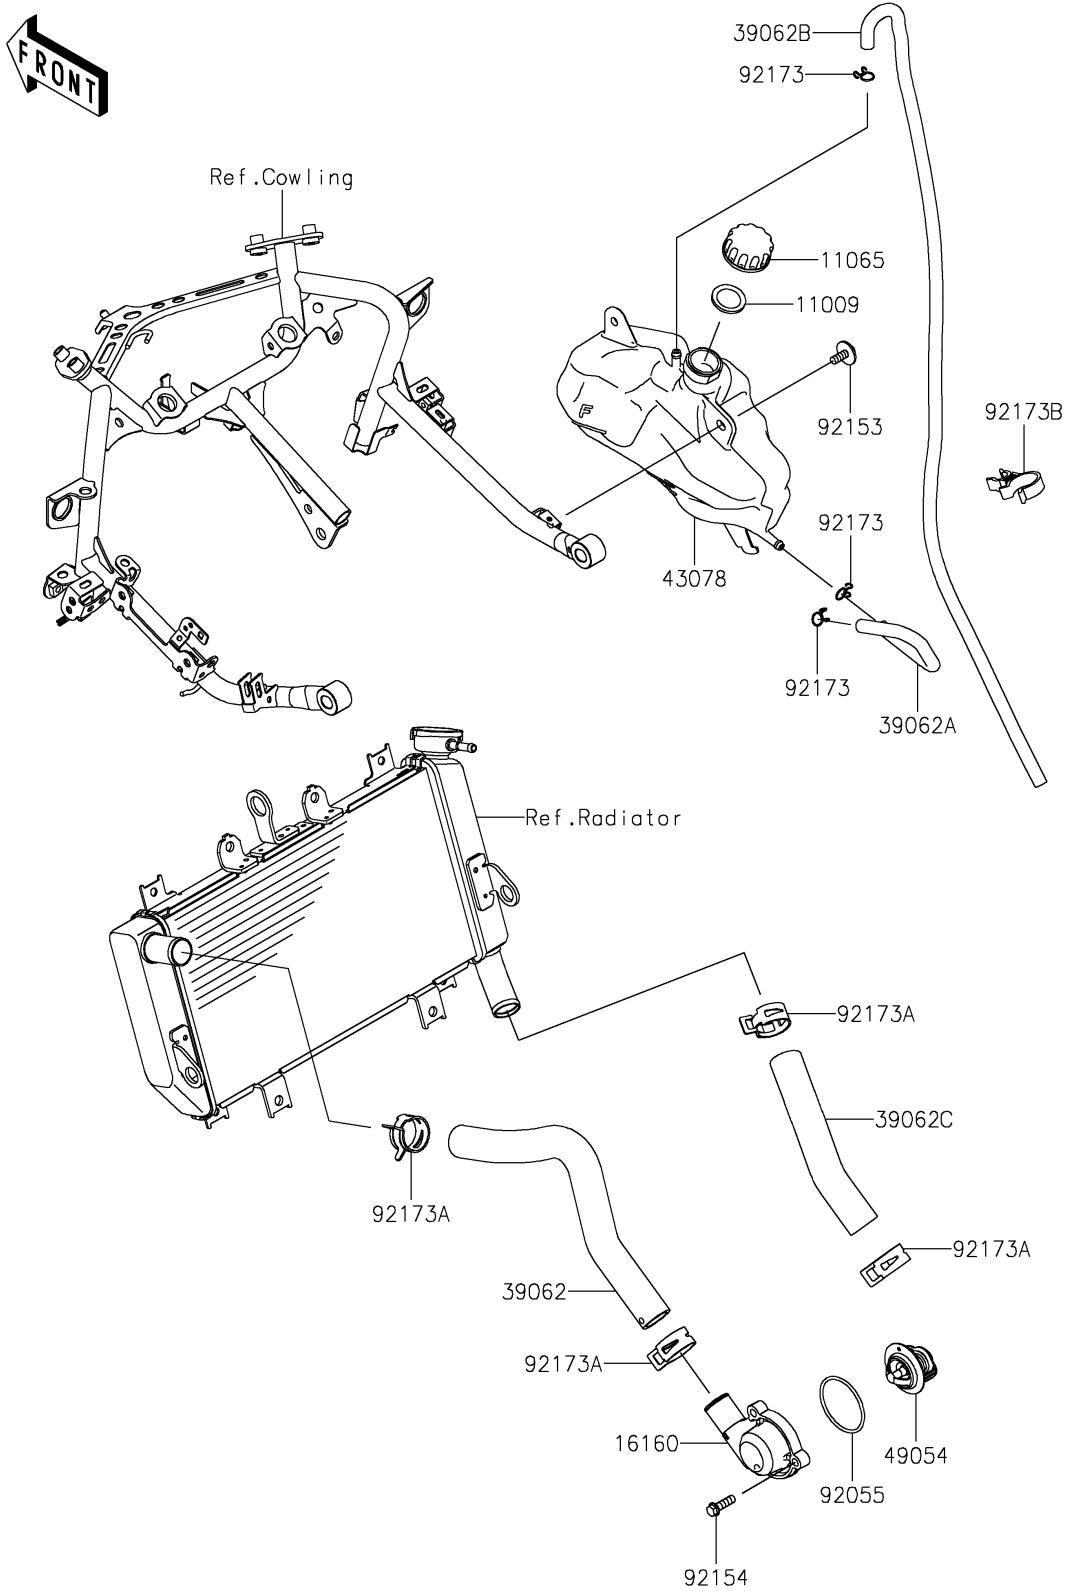

2021 NINJA® 400 PARTS DIAGRAM

Water Pipe

E3037

2021 NINJA® 400 PARTS LIST

Water Pipe

ITEM NAME	PART NUMBER	QUANTITY
GASKET,RESERVOIR TANK CAP (Ref # 11009)	11009-1145	1
CAP (Ref # 11065)	11065-0969	1
BODY,THERMOSTAT (Ref # 16160)	16160-0830	1
HOSE-COOLING,THERMO.-RADIATOR (Ref # 39062)	39062-0781	1
HOSE-COOLING,RAD.-RESERVOIR (Ref # 39062A)	39062-0784	1
HOSE-COOLING,OVER FLOW (Ref # 39062B)	39062-0823	1
HOSE-COOLING,RADIATOR-W/PUMP (Ref # 39062C)	39062-0861	1
RESERVOIR (Ref # 43078)	43078-0600	1
THERMOSTAT (Ref # 49054)	49054-0001	1
RING-O,46.7X2.4 (Ref # 92055)	92055-0992	1
BOLT,FLANGED-SMALL,6X16 (Ref # 92153)	92153-1798	2
BOLT,FLANGED,6X20 (Ref # 92154)	92154-1778	3
CLAMP (Ref # 92173)	92173-0050	3
CLAMP (Ref # 92173A)	92173-1688	4
CLAMP (Ref # 92173B)	92173-1691	1