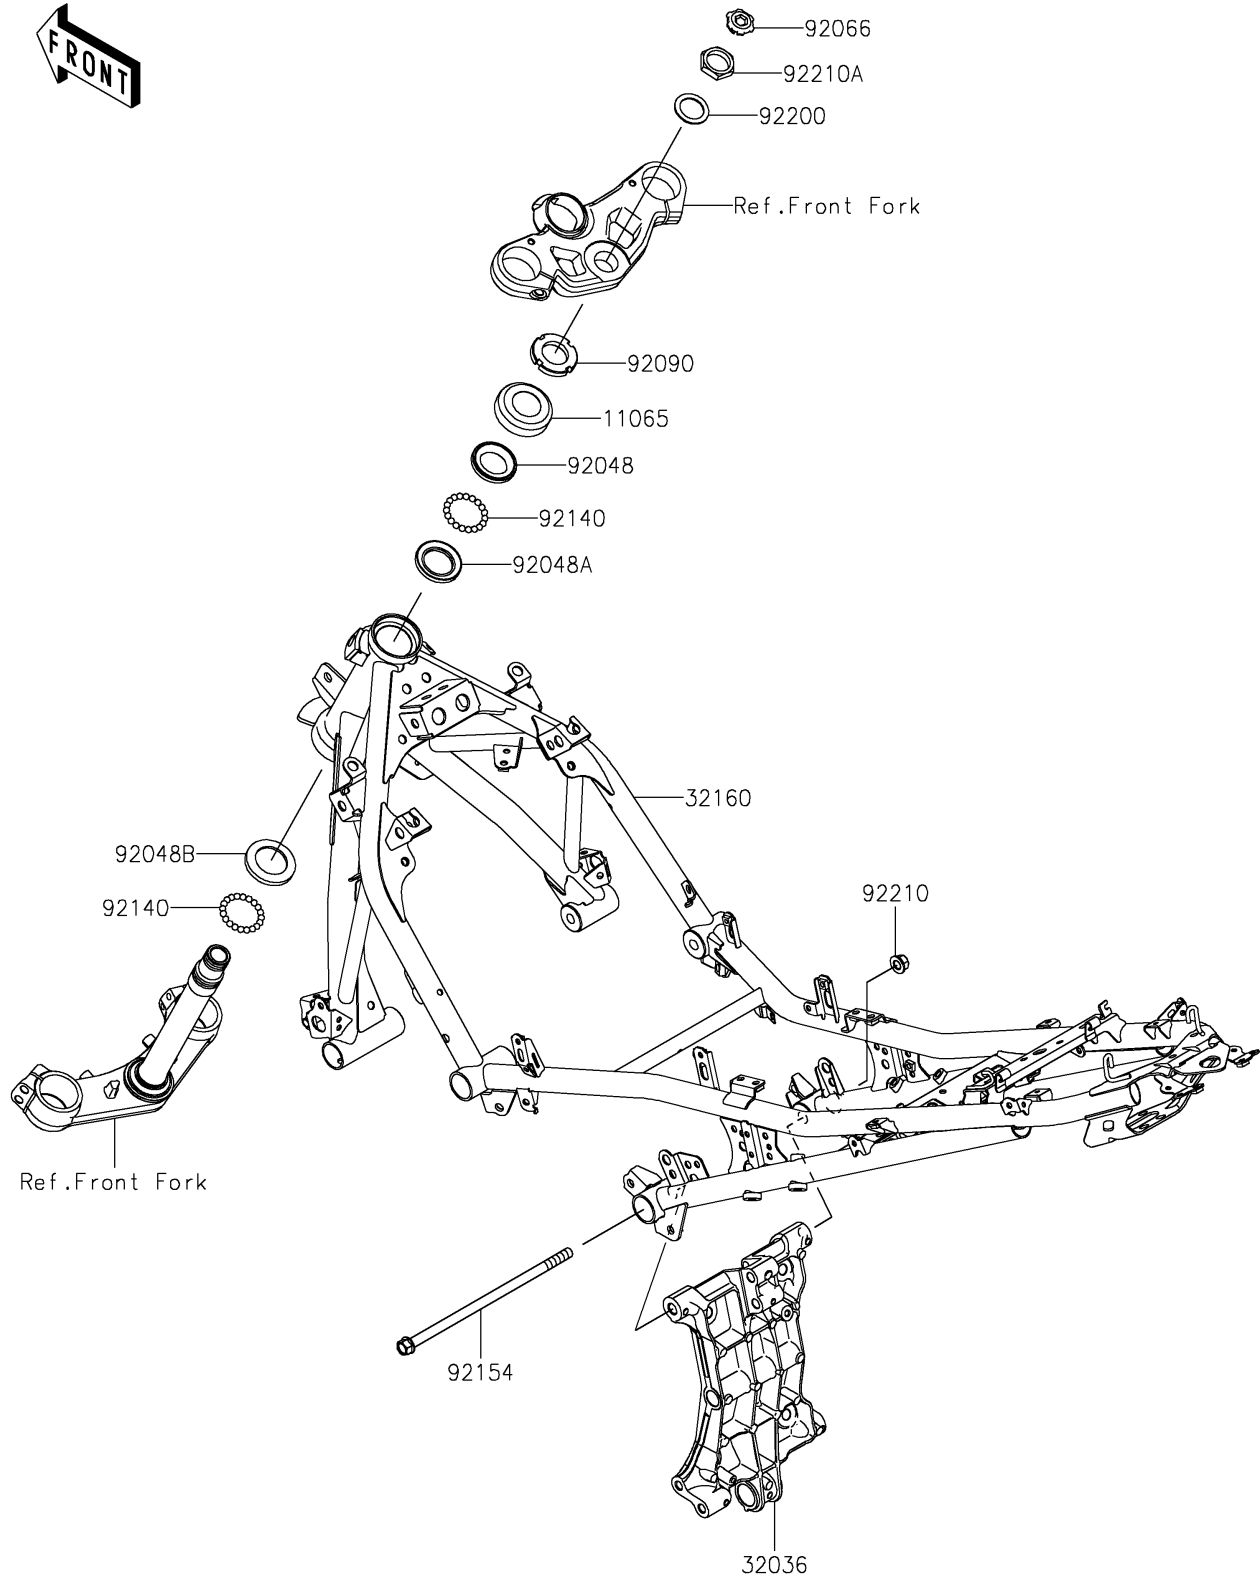

2021 NINJA® 400 PARTS DIAGRAM

Frame(CN,US)

F2120

2021 NINJA® 400 PARTS LIST

Frame(CN,US)

ITEM NAME	PART NUMBER	QUANTITY
CAP (Ref # 11065)	11065-1290	1
BRACKET-SWINGARM (Ref # 32036)	32036-0376	1
FRAME-COMP,F.S.BLACK (Ref # 32160)	32160-0947-18R	1
RACE,STEERING STEM BEARING (Ref # 92048)	92048-0032	1
RACE,STEERING STEM BEARING (Ref # 92048A)	92048-006	1
RACE,STEERING STEM BEARING (Ref # 92048B)	92048-008	1
PLUG (Ref # 92066)	92066-0915	1
NUT,30MM (Ref # 92090)	92090-007	1
BALL,6.35MM (Ref # 92140)	92140-0008	39
BOLT,FLANGED,10X231 (Ref # 92154)	92154-3738	1
WASHER,25.5X36X1.6 (Ref # 92200)	92200-1858	1
NUT,LOCK,FLANGED,10MM (Ref # 92210)	92210-1139	1
NUT,25MM (Ref # 92210A)	92210-1586	1