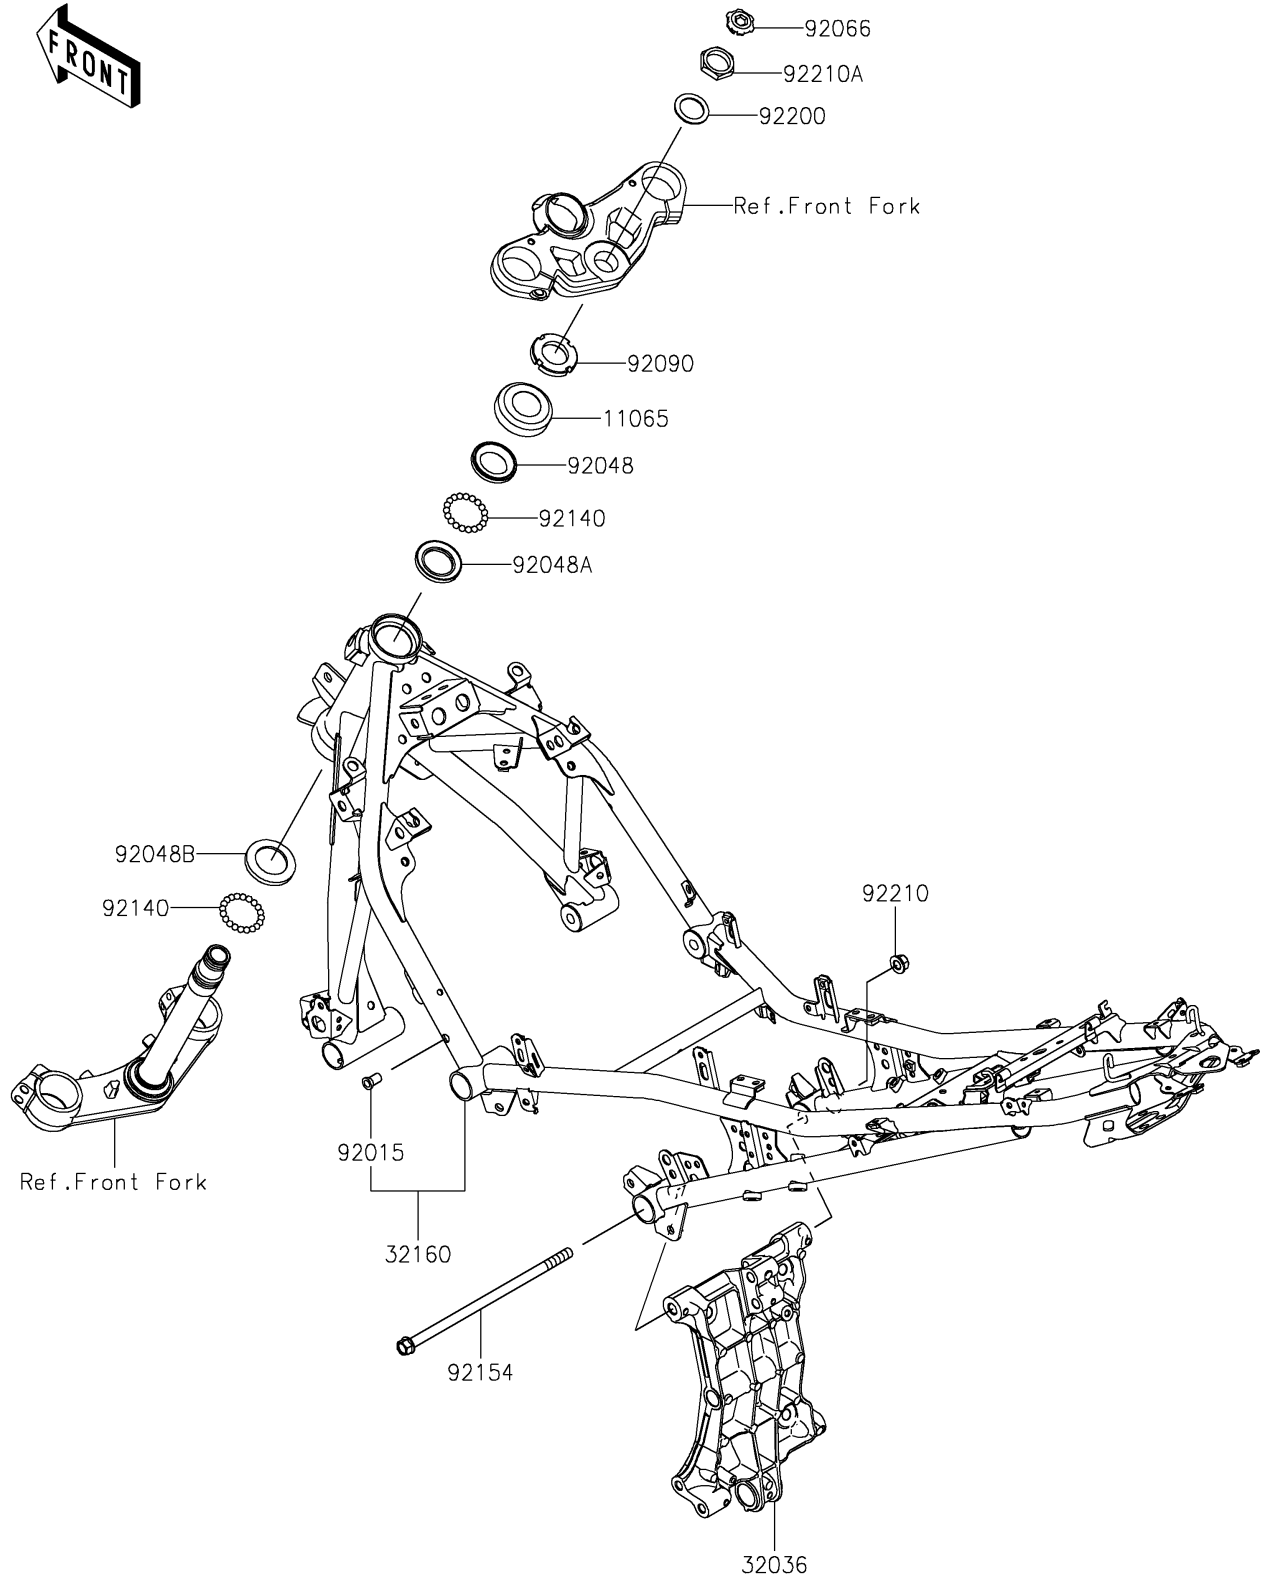

2021 NINJA® 400 ABS PARTS DIAGRAM

Frame(CA)

F2120A

2021 NINJA® 400 ABS PARTS LIST

Frame(CA)

ITEM NAME	PART NUMBER	QUANTITY
CAP (Ref # 11065)	11065-1290	1
BRACKET-SWINGARM (Ref # 32036)	32036-0376	1
FRAME-COMP,F.S.BLACK (Ref # 32160)	32160-0948-18R	1
NUT,POP,6MM (Ref # 92015)	92015-1759	1
RACE,STEERING STEM BEARING (Ref # 92048)	92048-0032	1
RACE,STEERING STEM BEARING (Ref # 92048A)	92048-006	1
RACE,STEERING STEM BEARING (Ref # 92048B)	92048-008	1
PLUG (Ref # 92066)	92066-0915	1
NUT,30MM (Ref # 92090)	92090-007	1
BALL,6.35MM (Ref # 92140)	92140-0008	39
BOLT,FLANGED,10X231 (Ref # 92154)	92154-3738	1
WASHER,25.5X36X1.6 (Ref # 92200)	92200-1858	1
NUT,LOCK,FLANGED,10MM (Ref # 92210)	92210-1139	1
NUT,25MM (Ref # 92210A)	92210-1586	1