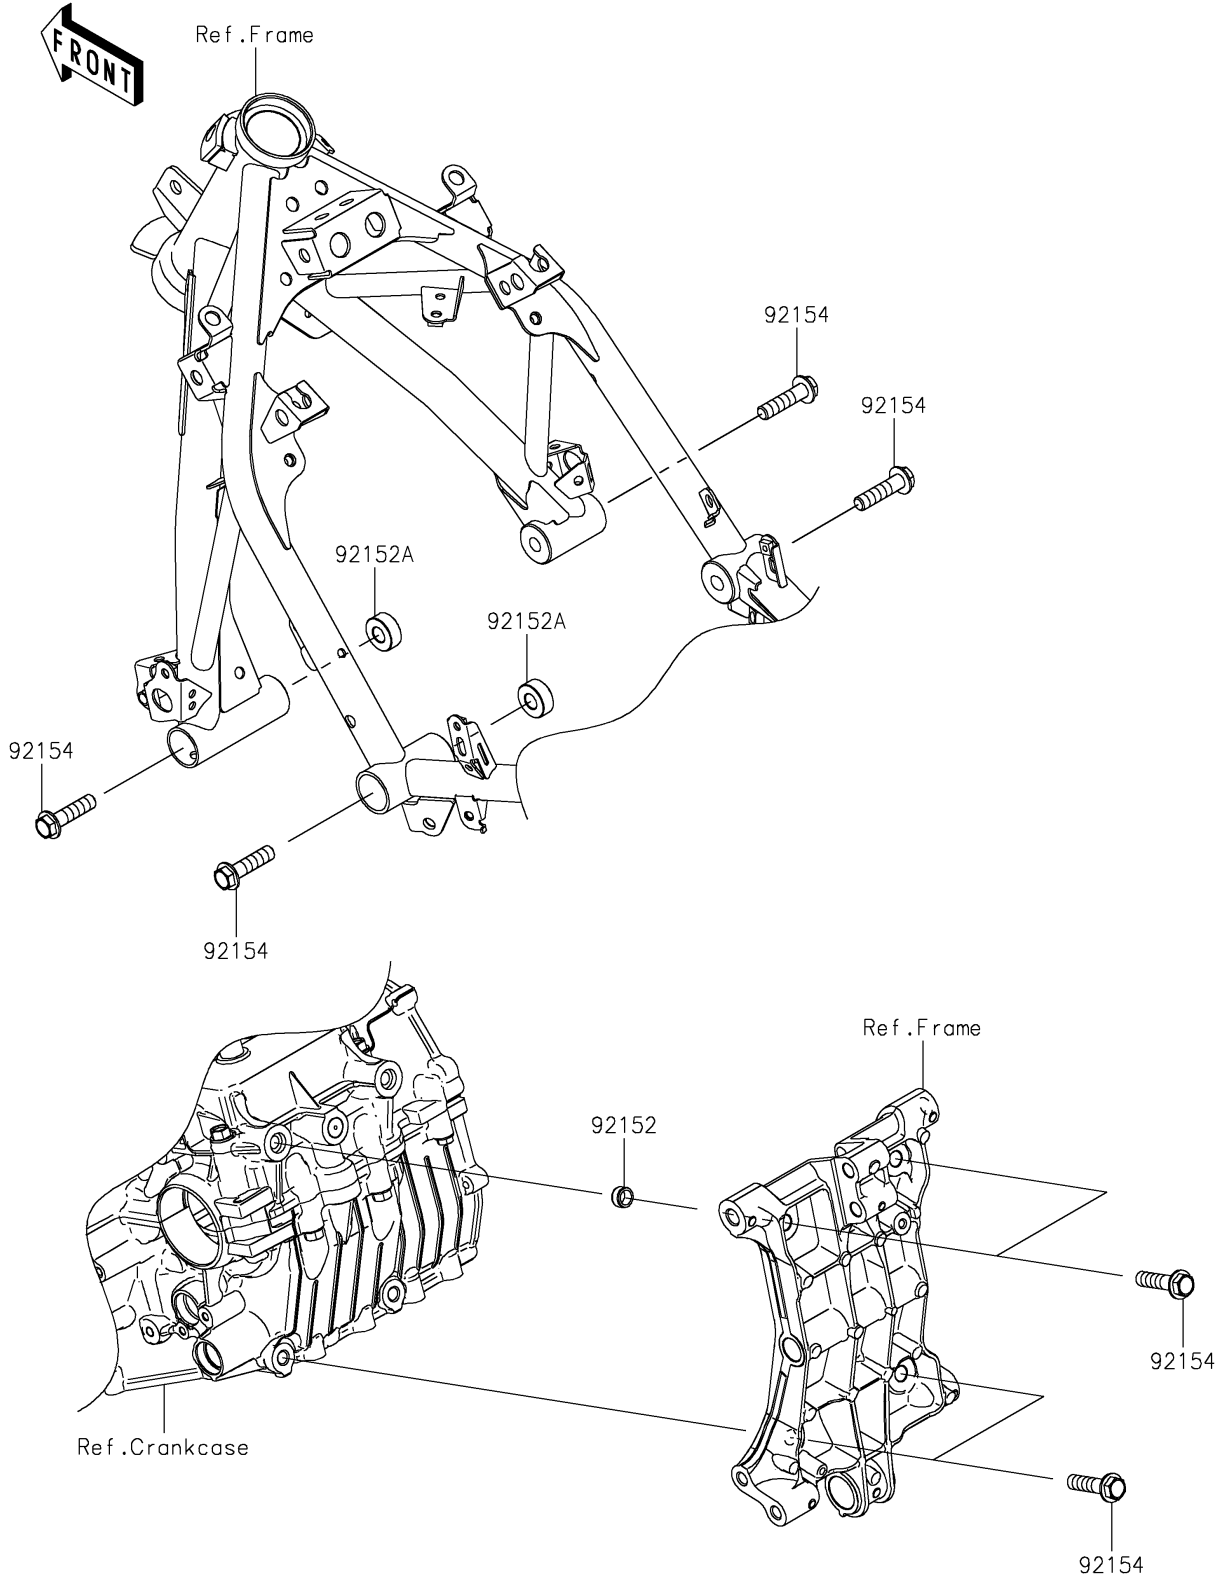

2021 NINJA[®] 400 ABS PARTS DIAGRAM

Engine Mount

F2122

2021 NINJA® 400 ABS PARTS LIST

Engine Mount

ITEM NAME	PART NUMBER	QUANTITY
COLLAR,DOWEL PIN (Ref # 92152)	92152-0679	2
COLLAR,11X25X10 (Ref # 92152A)	92152-2397	2
BOLT,FLANGED,10X40 (Ref # 92154)	92154-2812	8