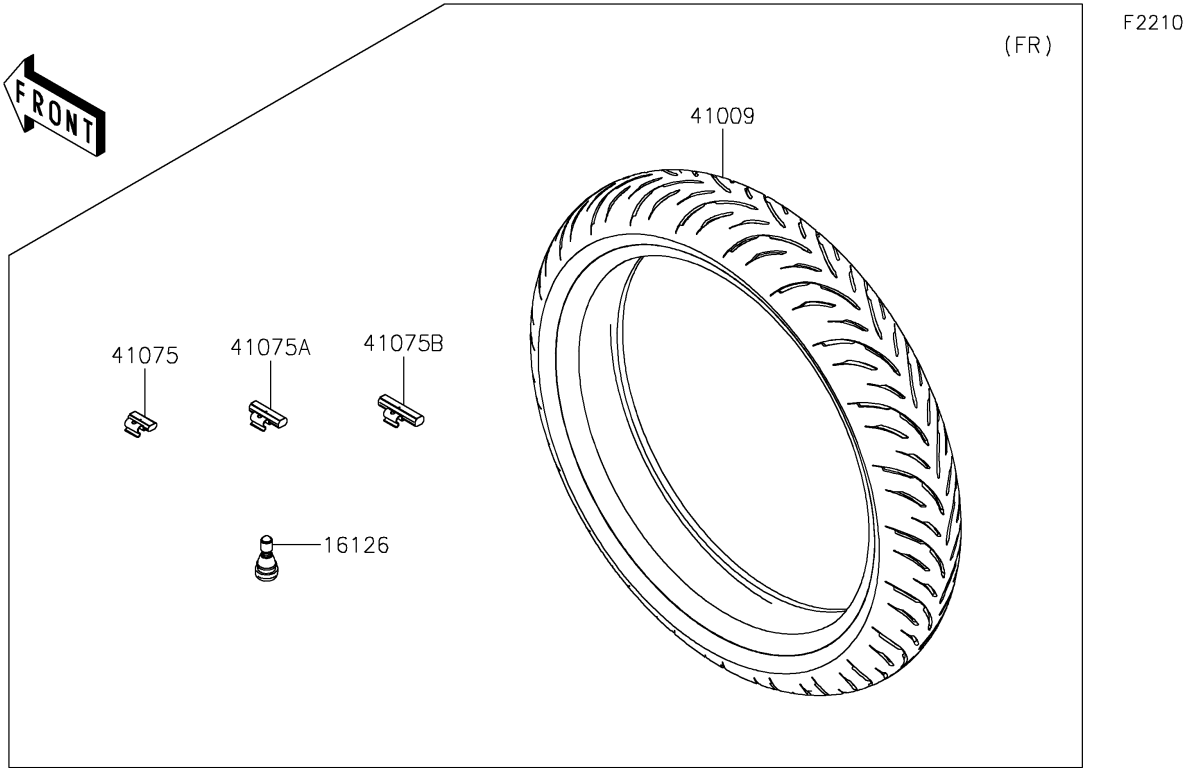

2021 NINJA® 400 ABS PARTS DIAGRAM

Tires

2021 NINJA® 400 ABS PARTS LIST

Tires

ITEM NAME	PART NUMBER	QUANTITY
VALVE,TIRE (Ref # 16126)	16126-1140	2
TIRE,FR,110/70R17 54H,GPR-300F (Ref # 41009)	41009-0773	1
TIRE,RR,150/60R17 66H,GPR-300 (Ref # 41009A)	41009-0774	1
BALANCER-WHEEL,10G,SILVER (Ref # 41075)	41075-0007	AR
BALANCER-WHEEL,20G,SILVER (Ref # 41075A)	41075-0008	AR
BALANCER-WHEEL,30G,SILVER (Ref # 41075B)	41075-0009	AR