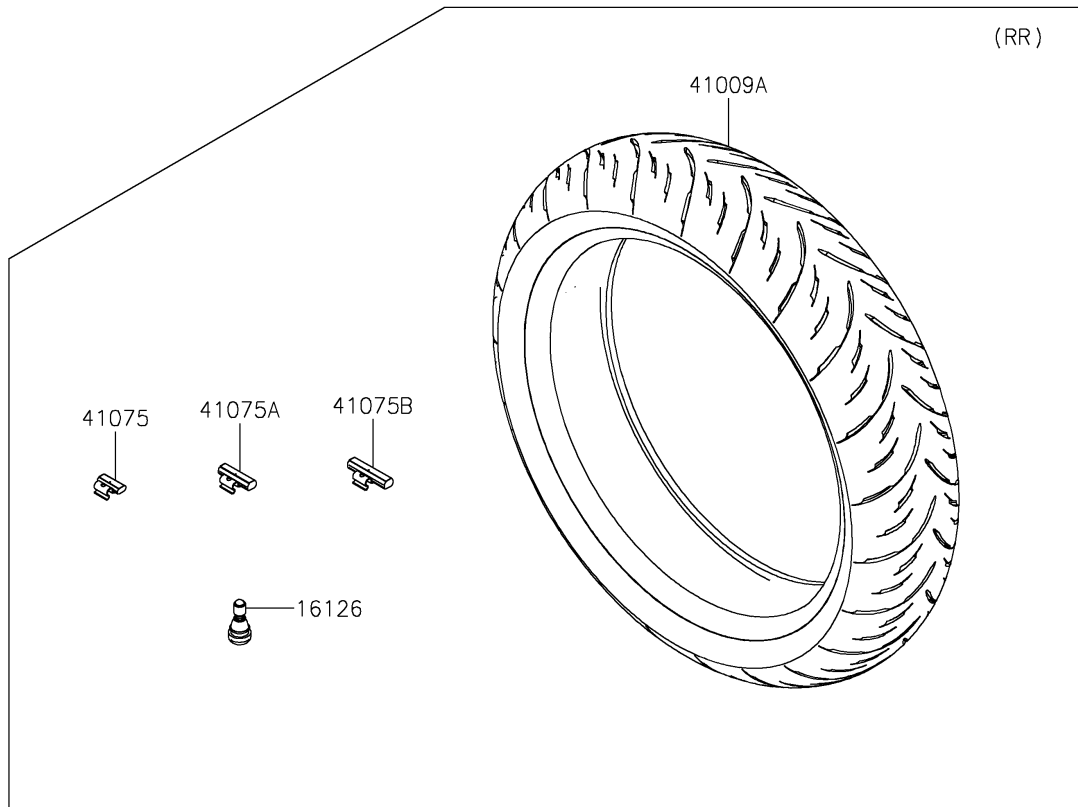

2021 NINJA® 400 ABS PARTS DIAGRAM

Tires

2021 NINJA® 400 ABS PARTS LIST

Tires

ITEM NAME	PART NUMBER	QUANTITY
VALVE,TIRE (Ref # 16126)	16126-1140	2
TIRE,FR,110/70R17 54H,GPR-300F (Ref # 41009)	41009-0773	1
TIRE,RR,150/60R17 66H,GPR-300 (Ref # 41009A)	41009-0774	1
BALANCER-WHEEL,10G,SILVER (Ref # 41075)	41075-0007	AR
BALANCER-WHEEL,20G,SILVER (Ref # 41075A)	41075-0008	AR
BALANCER-WHEEL,30G,SILVER (Ref # 41075B)	41075-0009	AR