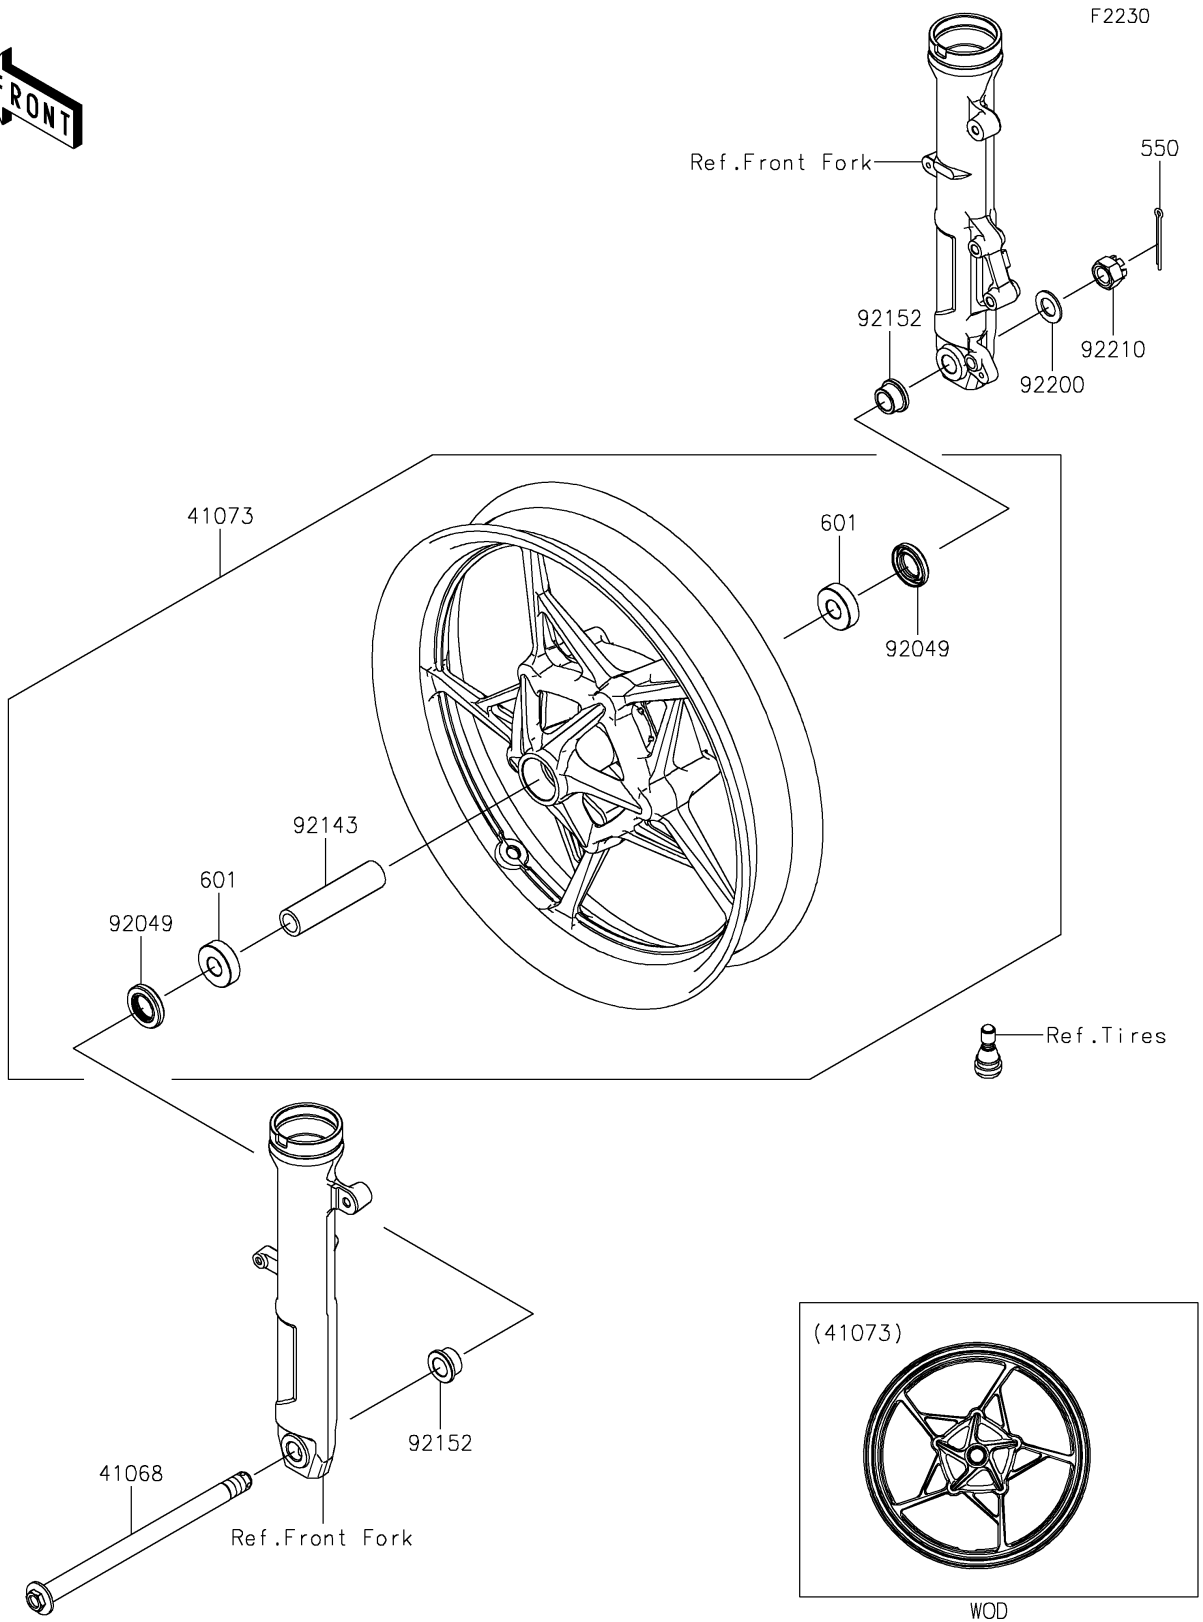

2021 NINJA® 400 ABS PARTS DIAGRAM

Front Wheel

2021 NINJA® 400 ABS PARTS LIST

Front Wheel

ITEM NAME	PART NUMBER	QUANTITY
AXLE,FR,17X253,M16 (Ref # 41068)	41068-0627	1
WHEEL-ASSY,FR,G.BLACK (Ref # 41073)	41073-0752-QT	1
SEAL-OIL,23X40X7 (Ref # 92049)	92049-0801	2
COLLAR,17.2X25X105 (Ref # 92143)	92143-1124	1
COLLAR,17X30X15.5 (Ref # 92152)	92152-2386	2
WASHER,17.3X30X2 (Ref # 92200)	92200-1916	1
NUT,16MM (Ref # 92210)	92210-1651	1
PIN-COTTER,4.0X35 (Ref # 550)	550AA4035	1
BEARING-BALL,#6203UUC3 (Ref # 601)	601B6203UU	2