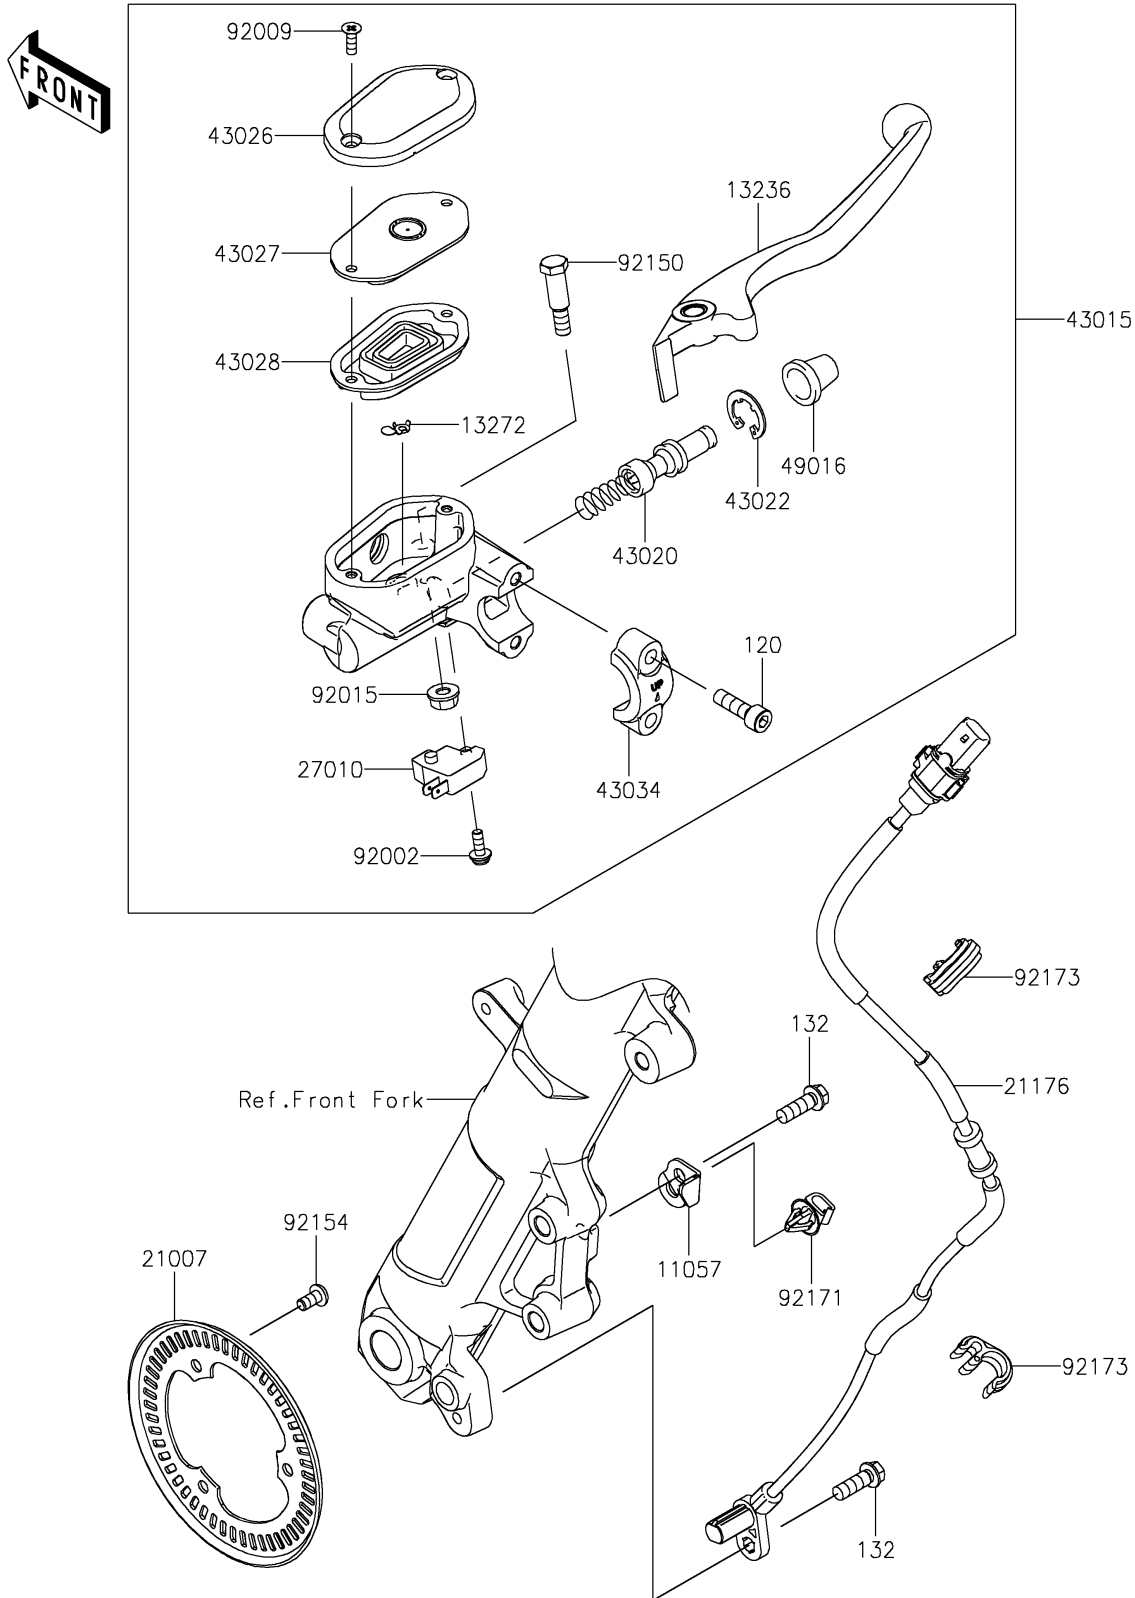

2021 NINJA® 400 ABS PARTS DIAGRAM

Front Master Cylinder

F2291

2021 NINJA® 400 ABS PARTS LIST

Front Master Cylinder

ITEM NAME	PART NUMBER	QUANTITY
BRACKET,SENSOR (Ref # 11057)	11057-1099	1
LEVER-COMP (Ref # 13236)	13236-0811	1
PLATE (Ref # 13272)	13272-0573	1
ROTOR,SENSOR,FR (Ref # 21007)	21007-0671	1
SENSOR,SPEED,FR (Ref # 21176)	21176-0855	1
SWITCH,BRAKE (Ref # 27010)	27010-0762	1
CYLINDER-ASSY-MASTER,FR (Ref # 43015)	43015-0713	1
PISTON-COMP-BRAKE (Ref # 43020)	43020-0022	1
STOPPER-BRAKE,PISTON (Ref # 43022)	43022-1010	1
CAP-BRAKE (Ref # 43026)	43026-0026	1
PLATE-DIAPHRAGM (Ref # 43027)	43027-0010	1
DIAPHRAGM (Ref # 43028)	43028-0022	1
HOLDER-BRAKE,MASTER CYLINDER (Ref # 43034)	43034-1016	1
COVER-SEAL,MASTER CYLINDER (Ref # 49016)	49016-1044	1
BOLT,SCREW,4X12 (Ref # 92002)	92002-1323	1
SCREW,4MM (Ref # 92009)	92009-1458	2
NUT,FLANGED,6MM,BLACK (Ref # 92015)	92015-1233	1
BOLT,LEVER SET (Ref # 92150)	92150-1451	1
BOLT,SOCKET,5X10 (Ref # 92154)	92154-2801	3
CLAMP (Ref # 92171)	92171-0640	1
CLAMP,HOSE&SENSOR LINE (Ref # 92173)	92173-1613	2
BOLT-SOCKET,6X20 (Ref # 120)	120CB0620	2
BOLT-FLANGED-SMALL,6X18 (Ref # 132)	132BC0618	2