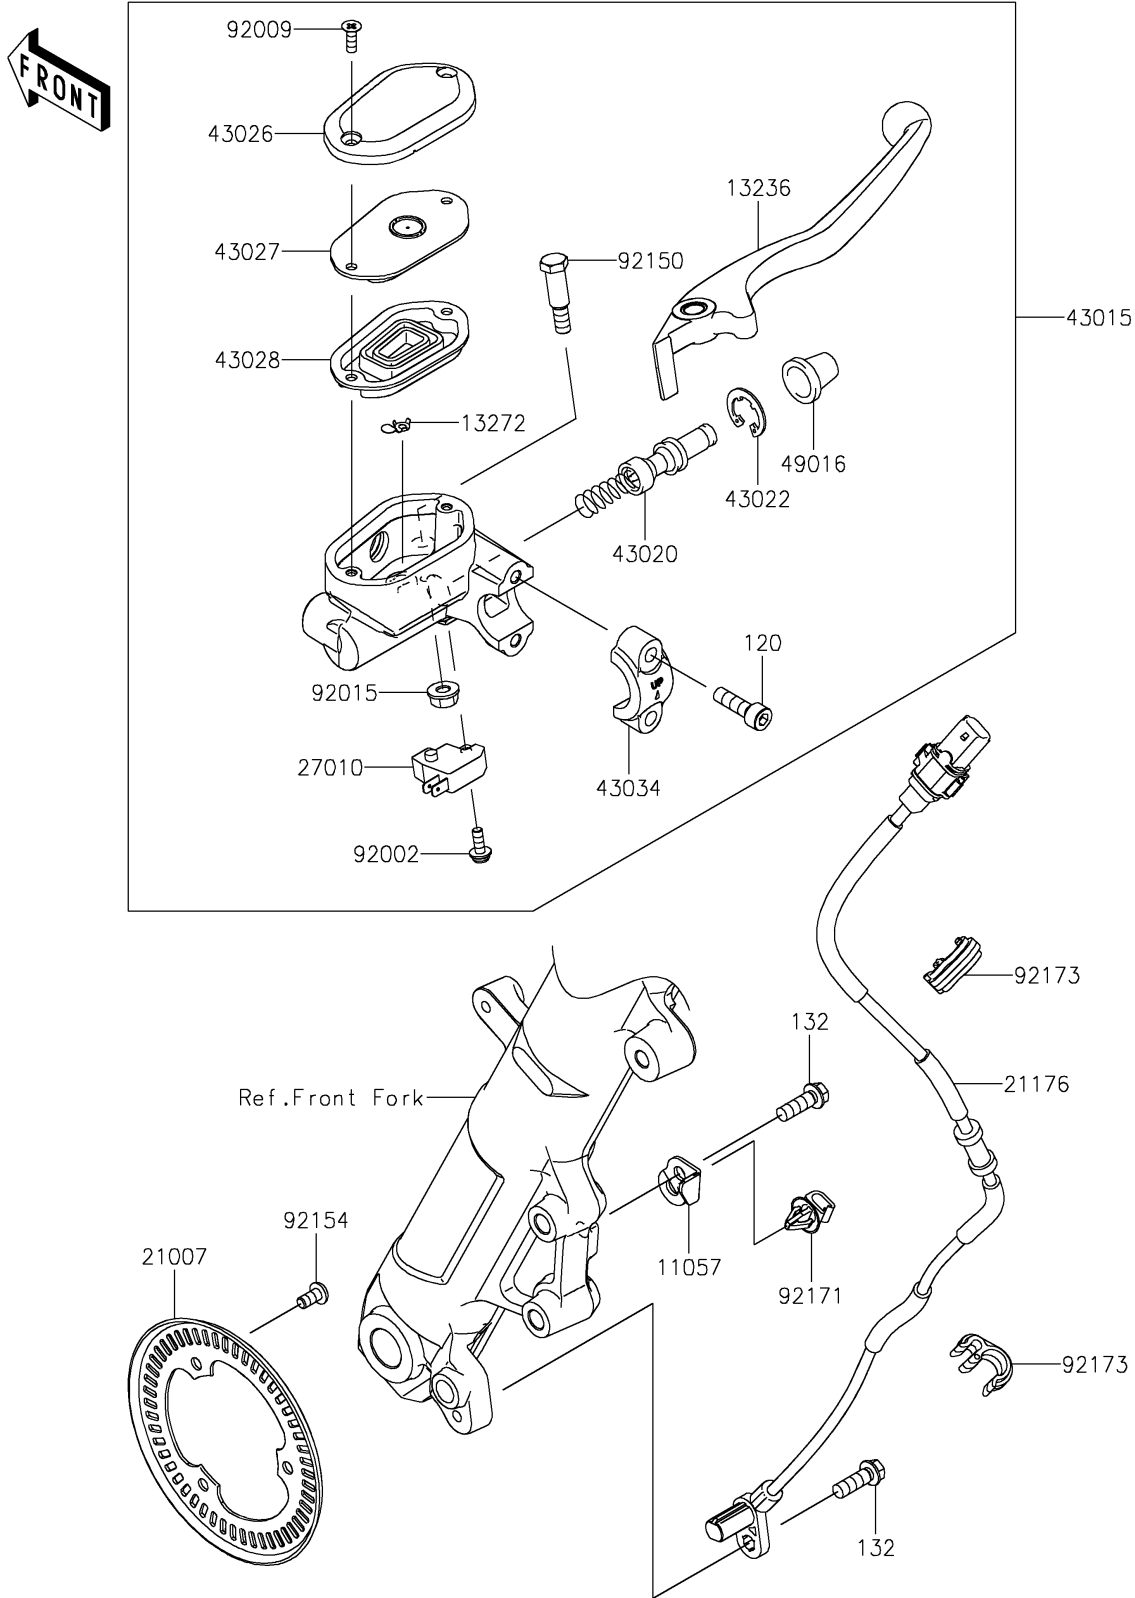

# 2021 NINJA® 400 ABS PARTS DIAGRAM

## Front Master Cylinder

F2291

## 2021 NINJA® 400 ABS PARTS LIST

### Front Master Cylinder

ITEM NAME	PART NUMBER	QUANTITY
BRACKET,SENSOR (Ref # 11057)	11057-1099	1
LEVER-COMP (Ref # 13236)	13236-0811	1
PLATE (Ref # 13272)	13272-0573	1
ROTOR,SENSOR,FR (Ref # 21007)	21007-0671	1
SENSOR,SPEED,FR (Ref # 21176)	21176-0855	1
SWITCH,BRAKE (Ref # 27010)	27010-0762	1
CYLINDER-ASSY-MASTER,FR (Ref # 43015)	43015-0713	1
PISTON-COMP-BRAKE (Ref # 43020)	43020-0022	1
STOPPER-BRAKE,PISTON (Ref # 43022)	43022-1010	1
CAP-BRAKE (Ref # 43026)	43026-0026	1
PLATE-DIAPHRAGM (Ref # 43027)	43027-0010	1
DIAPHRAGM (Ref # 43028)	43028-0022	1
HOLDER-BRAKE,MASTER CYLINDER (Ref # 43034)	43034-1016	1
COVER-SEAL,MASTER CYLINDER (Ref # 49016)	49016-1044	1
BOLT,SCREW,4X12 (Ref # 92002)	92002-1323	1
SCREW,4MM (Ref # 92009)	92009-1458	2
NUT,FLANGED,6MM,BLACK (Ref # 92015)	92015-1233	1
BOLT,LEVER SET (Ref # 92150)	92150-1451	1
BOLT,SOCKET,5X10 (Ref # 92154)	92154-2801	3
CLAMP (Ref # 92171)	92171-0640	1
CLAMP,HOSE&SENSOR LINE (Ref # 92173)	92173-1613	2
BOLT-SOCKET,6X20 (Ref # 120)	120CB0620	2
BOLT-FLANGED-SMALL,6X18 (Ref # 132)	132BC0618	2