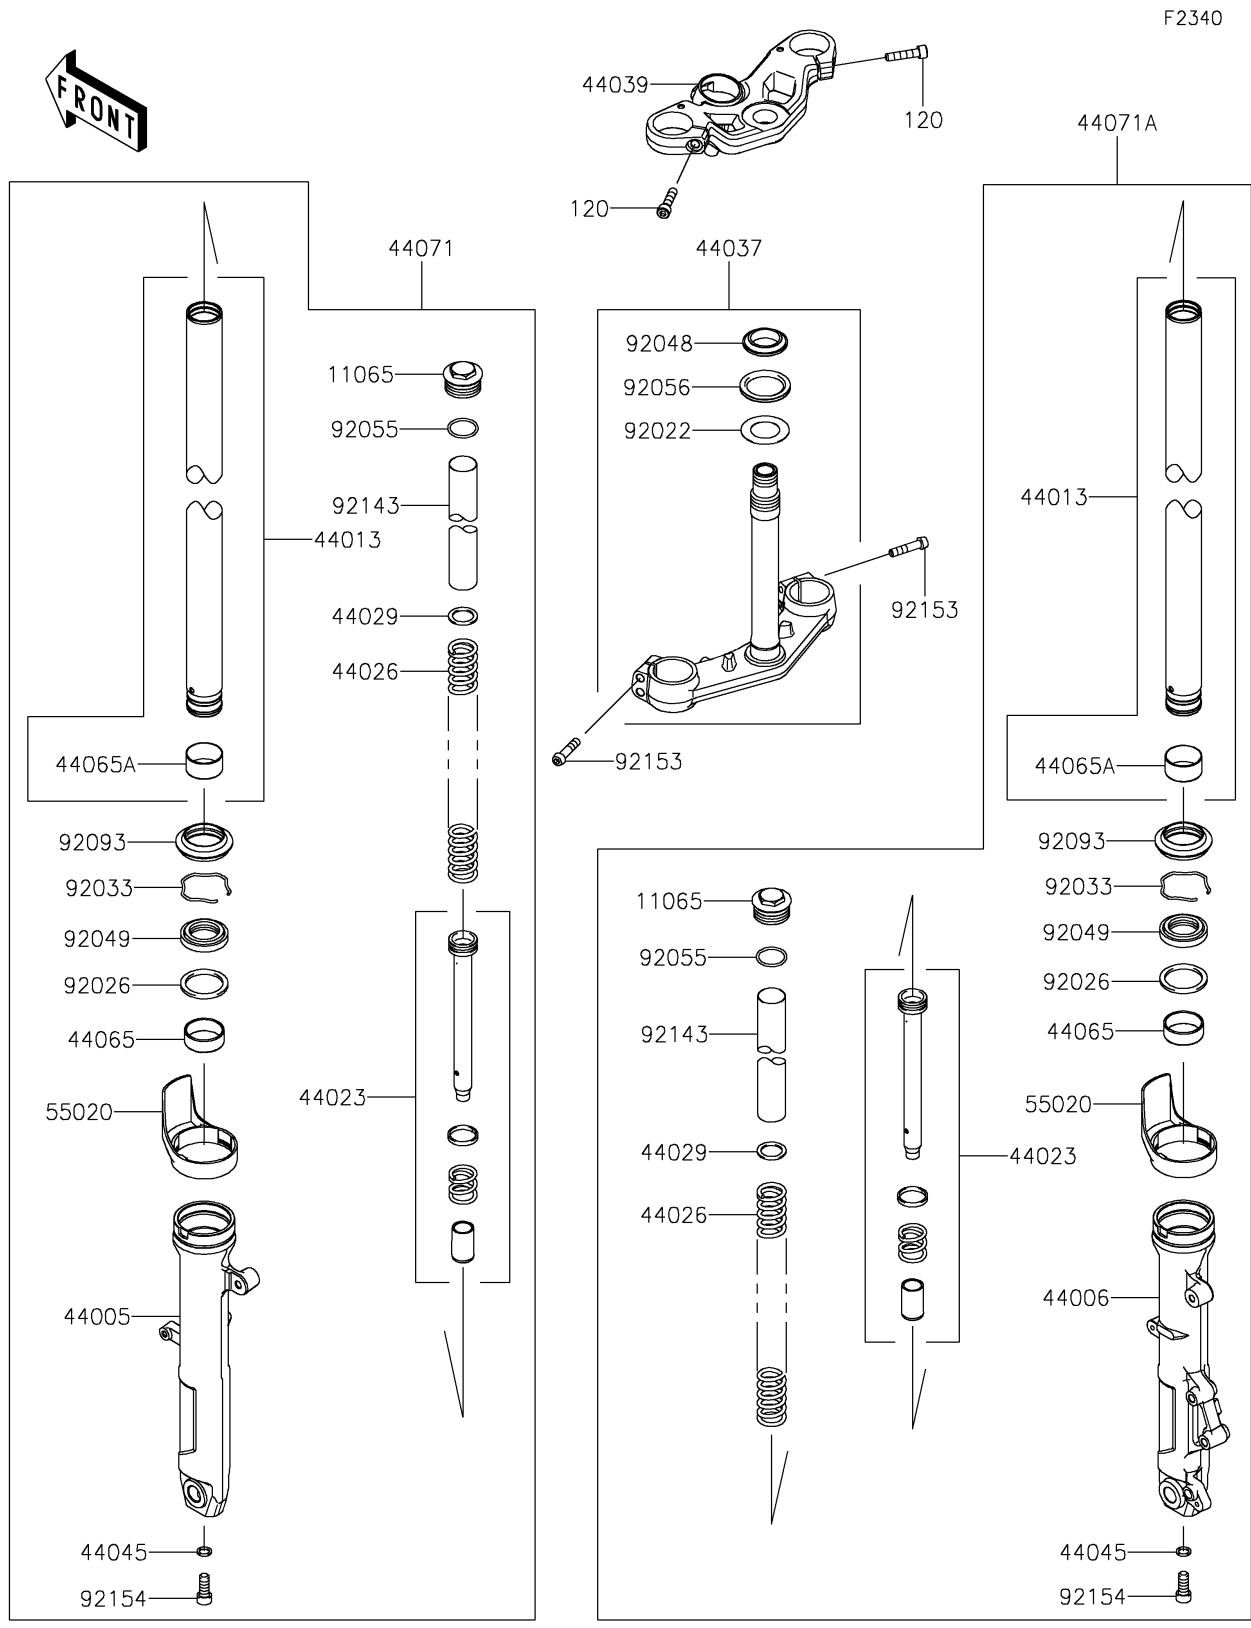

2021 NINJA® 400 ABS PARTS DIAGRAM

Front Fork

2021 NINJA® 400 ABS PARTS LIST

Front Fork

ITEM NAME	PART NUMBER	QUANTITY
CAP (Ref # 11065)	11065-1286	2
PIPE-LEFT FORK OUTER,F.S.BLACK (Ref # 44005)	44005-0119-18R	1
PIPE-RIGHT FORK OUTER,F.S.BLK (Ref # 44006)	44006-0116-18R	1
PIPE-FORK INNER (Ref # 44013)	44013-0324	2
CYLINDER-SET-FORK (Ref # 44023)	44023-0144	2
SPRING-FRONT FORK (Ref # 44026)	44026-0220	2
SEAT-FORK SPRING (Ref # 44029)	44029-1131	2
HOLDER-FORK UNDER,F.BLACK (Ref # 44037)	44037-0178-21	1
HOLDER-FORK UPPER (Ref # 44039)	44039-0186	1
GASKET,FORK CYLINDER BOLT (Ref # 44045)	44045-051	2
BUSHING-FRONT FORK,GUIDE (Ref # 44065)	44065-0030	2
BUSHING-FRONT FORK (Ref # 44065A)	44065-0036	2
DAMPER-ASSY,LH,F.S.BLACK (Ref # 44071)	44071-1295-22Q	1
DAMPER-ASSY,RH,F.S.BLACK (Ref # 44071A)	44071-1296-22Q	1
GUARD,FORK (Ref # 55020)	55020-0872	2
WASHER,30.5X50X0.6 (Ref # 92022)	92022-231	1
SPACER,FORK OUTER (Ref # 92026)	92026-1276	2
RING-SNAP (Ref # 92033)	92033-1222	2
RACE,STEERING STEM BEARING (Ref # 92048)	92048-0033	1
SEAL-OIL (Ref # 92049)	92049-0807	2
RING-O,FORK TOP (Ref # 92055)	92055-1420	2
SEAL-OIL,STEERING STEM (Ref # 92056)	92056-003	1
SEAL,DUST (Ref # 92093)	92093-0717	2
COLLAR,FORK,L=250 (Ref # 92143)	92143-1653	2
BOLT,SOCKET,8X35 (Ref # 92153)	92153-0854	4
BOLT (Ref # 92154)	92154-2551	2
BOLT-SOCKET,8X35 (Ref # 120)	120CC0835	2