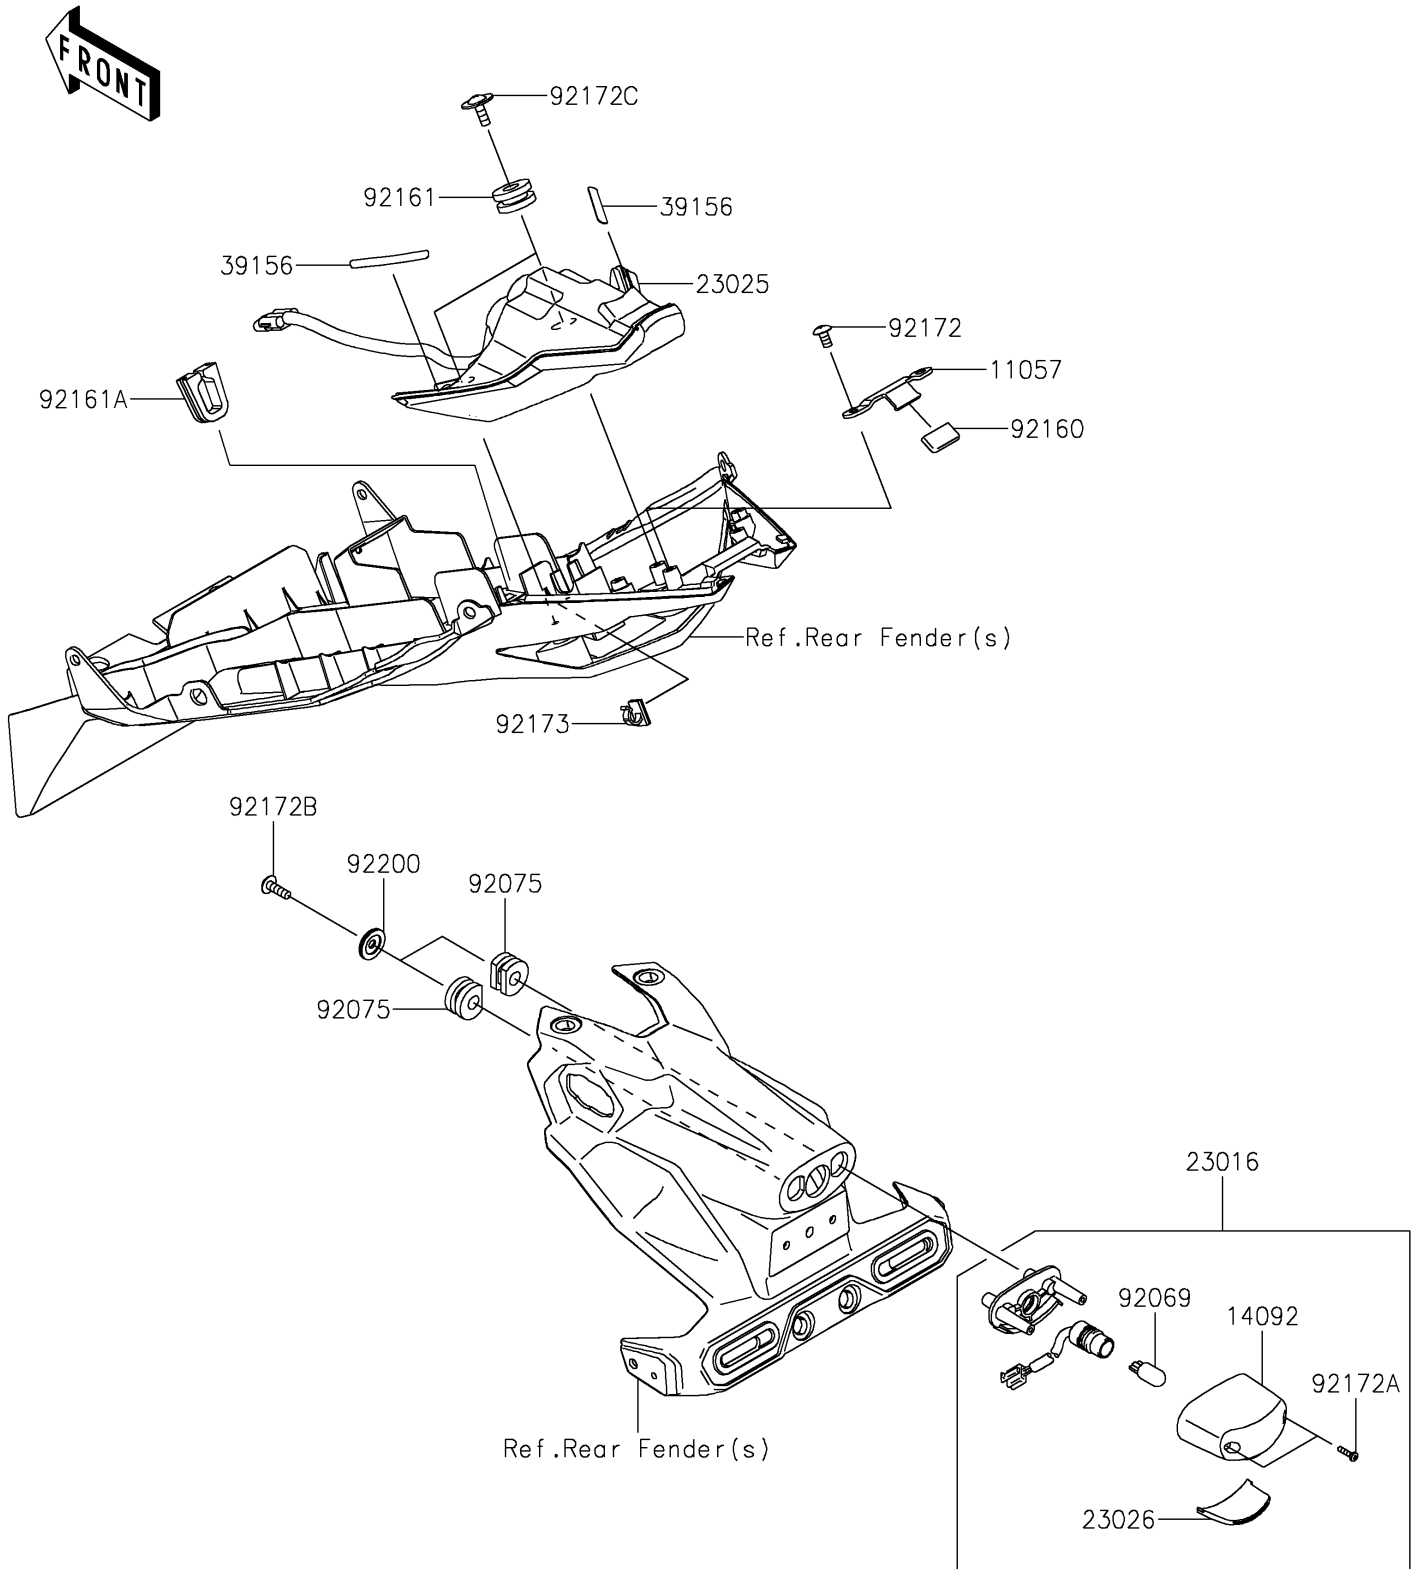

2021 NINJA® 400 ABS PARTS DIAGRAM

Taillight(s)

F2720

2021 NINJA® 400 ABS PARTS LIST

Taillight(s)

ITEM NAME	PART NUMBER	QUANTITY
BRACKET (Ref # 11057)	11057-1214	1
COVER,LICENSE LAMP (Ref # 14092)	14092-0001	1
LAMP-ASSY,LICENCE (Ref # 23016)	23016-0657	1
LAMP-TAIL,LED (Ref # 23025)	23025-0385	1
LENS,LICENCE LAMP (Ref # 23026)	23026-0035	1
PAD,6X50 (Ref # 39156)	39156-2421	2
BULB,12V 5W (Ref # 92069)	92069-1016	1
DAMPER (Ref # 92075)	92075-1870	2
DAMPER (Ref # 92160)	92160-1190	1
DAMPER (Ref # 92161)	92161-0163	2
DAMPER,RR FENDER (Ref # 92161A)	92161-1984	1
SCREW,TAPPING,5X10 (Ref # 92172)	92172-0262	2
SCREW,TAPPING,2.9X13 (Ref # 92172A)	92172-0343	2
SCREW,TAPPING,5X16 (Ref # 92172B)	92172-0427	2
SCREW,5X16 (Ref # 92172C)	92172-1215	2
CLAMP,CLIP (Ref # 92173)	92173-1783	1
WASHER,5.5X20X2 (Ref # 92200)	92200-1971	2