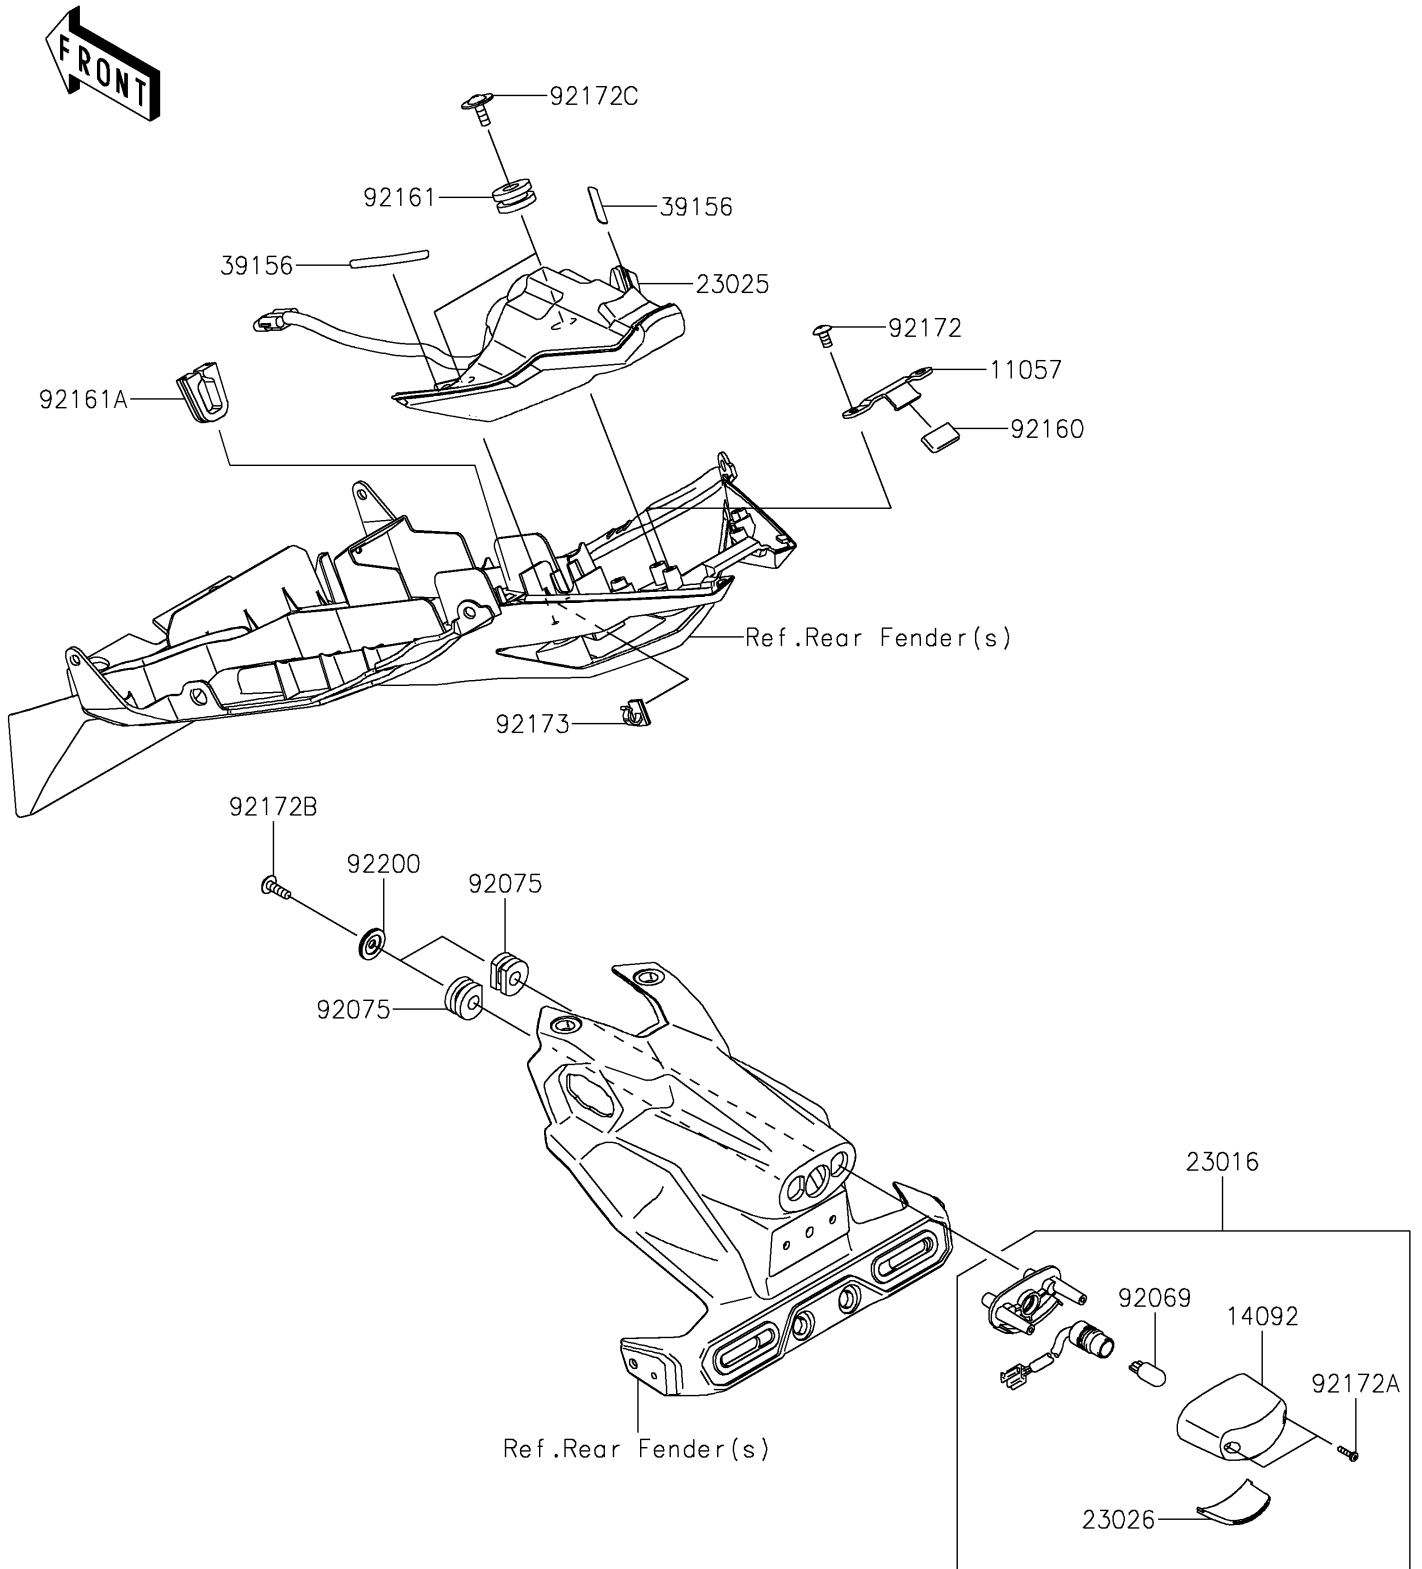

2021 NINJA® 400 PARTS DIAGRAM

Taillight(s)

F2720

2021 NINJA® 400 PARTS LIST

Taillight(s)

ITEM NAME	PART NUMBER	QUANTITY
BRACKET (Ref # 11057)	11057-1214	1
COVER,LICENSE LAMP (Ref # 14092)	14092-0001	1
LAMP-ASSY,LICENCE (Ref # 23016)	23016-0657	1
LAMP-TAIL,LED (Ref # 23025)	23025-0385	1
LENS,LICENCE LAMP (Ref # 23026)	23026-0035	1
PAD,6X50 (Ref # 39156)	39156-2421	2
BULB,12V 5W (Ref # 92069)	92069-1016	1
DAMPER (Ref # 92075)	92075-1870	2
DAMPER (Ref # 92160)	92160-1190	1
DAMPER (Ref # 92161)	92161-0163	2
DAMPER,RR FENDER (Ref # 92161A)	92161-1984	1
SCREW,TAPPING,5X10 (Ref # 92172)	92172-0262	2
SCREW,TAPPING,2.9X13 (Ref # 92172A)	92172-0343	2
SCREW,TAPPING,5X16 (Ref # 92172B)	92172-0427	2
SCREW,5X16 (Ref # 92172C)	92172-1215	2
CLAMP,CLIP (Ref # 92173)	92173-1783	1
WASHER,5.5X20X2 (Ref # 92200)	92200-1971	2