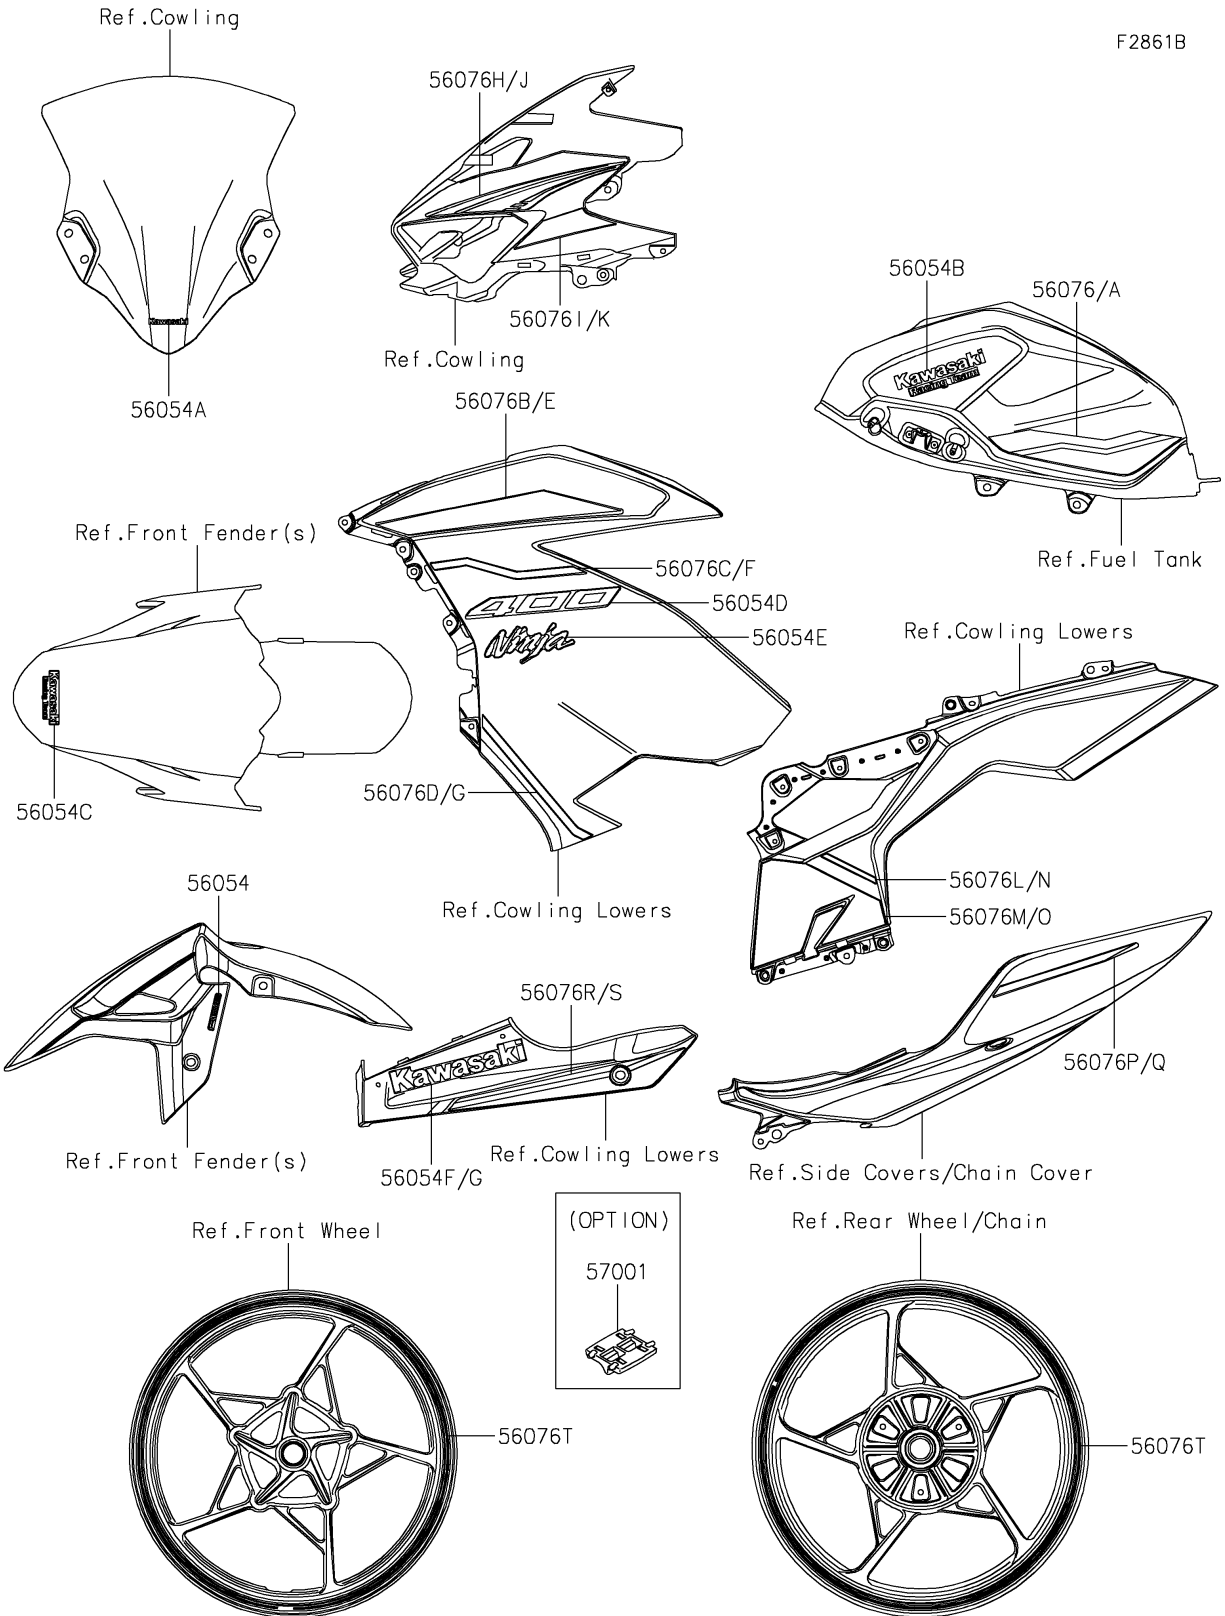

# 2021 NINJA® 400 ABS PARTS DIAGRAM

Decals(Green)(GMFAN)

## 2021 NINJA® 400 ABS PARTS LIST

Decals(Green)(GMFAN)

ITEM NAME	PART NUMBER	QUANTITY
MARK,FR FENDER,ABS (Ref # 56054)	56054-1412	2
MARK,WINDSHIELD,KAWASAKI (Ref # 56054A)	56054-2261	1
MARK,FUEL TANK,KRT (Ref # 56054B)	56054-2790	2
MARK,FR FENDER,KRT (Ref # 56054C)	56054-2816	1
MARK,SIDE COWL.,400 (Ref # 56054D)	56054-2826	2
MARK,SIDE COWL.,NINJA (Ref # 56054E)	56054-2827	2
MARK,LWR COWL.,LH,KAWASAKI (Ref # 56054F)	56054-2828	1
MARK,LWR COWL.,RH,KAWASAKI (Ref # 56054G)	56054-2829	1
PATTERN,FUEL TANK,LH (Ref # 56076)	56076-1777	1
PATTERN,FUEL TANK,RH (Ref # 56076A)	56076-1778	1
PATTERN,SIDE COWL.,LH,UPP,UPP (Ref # 56076B)	56076-1779	1
PATTERN,SIDE COWL.,LH,UPP,CNT (Ref # 56076C)	56076-1780	1
PATTERN,SIDE COWL.,LH,UPP,LWR (Ref # 56076D)	56076-1781	1
PATTERN,SIDE COWL.,RH,UPP,UPP (Ref # 56076E)	56076-1782	1
PATTERN,SIDE COWL.,RH,UPP,CNT (Ref # 56076F)	56076-1783	1
PATTERN,SIDE COWL.,RH,UPP,LWR (Ref # 56076G)	56076-1784	1
PATTERN,UPP COWL.,LH,UPP (Ref # 56076H)	56076-1785	1
PATTERN,UPP COWL.,LH,LWR (Ref # 56076I)	56076-1786	1
PATTERN,UPP COWL.,RH,UPP (Ref # 56076J)	56076-1787	1
PATTERN,UPP COWL.,RH,LWR (Ref # 56076K)	56076-1788	1
PATTERN,SIDE COWL.,LH,LWR,UPP (Ref # 56076L)	56076-1789	1
PATTERN,SIDE COWL.,LH,LWR,LWR (Ref # 56076M)	56076-1790	1
PATTERN,SIDE COWL.,RH,LWR,UPP (Ref # 56076N)	56076-1791	1
PATTERN,SIDE COWL.,RH,LWR,LWR (Ref # 56076O)	56076-1792	1
PATTERN,TAIL COVER,LH (Ref # 56076P)	56076-1793	1
PATTERN,TAIL COVER,RH (Ref # 56076Q)	56076-1794	1
PATTERN,LWR COWL.,LH (Ref # 56076R)	56076-1795	1
PATTERN,LWR COWL.,RH (Ref # 56076S)	56076-1796	1
PATTERN,WHEEL,BLACK,6X1079 (Ref # 56076T)	56076-2170	4

## 2021 NINJA® 400 ABS PARTS LIST

Decals(Green)(GMFAN)

ITEM NAME	PART NUMBER	QUANTITY
RIM STRIPE APPLICATOR (Ref # 57001)	57001-1752	AR