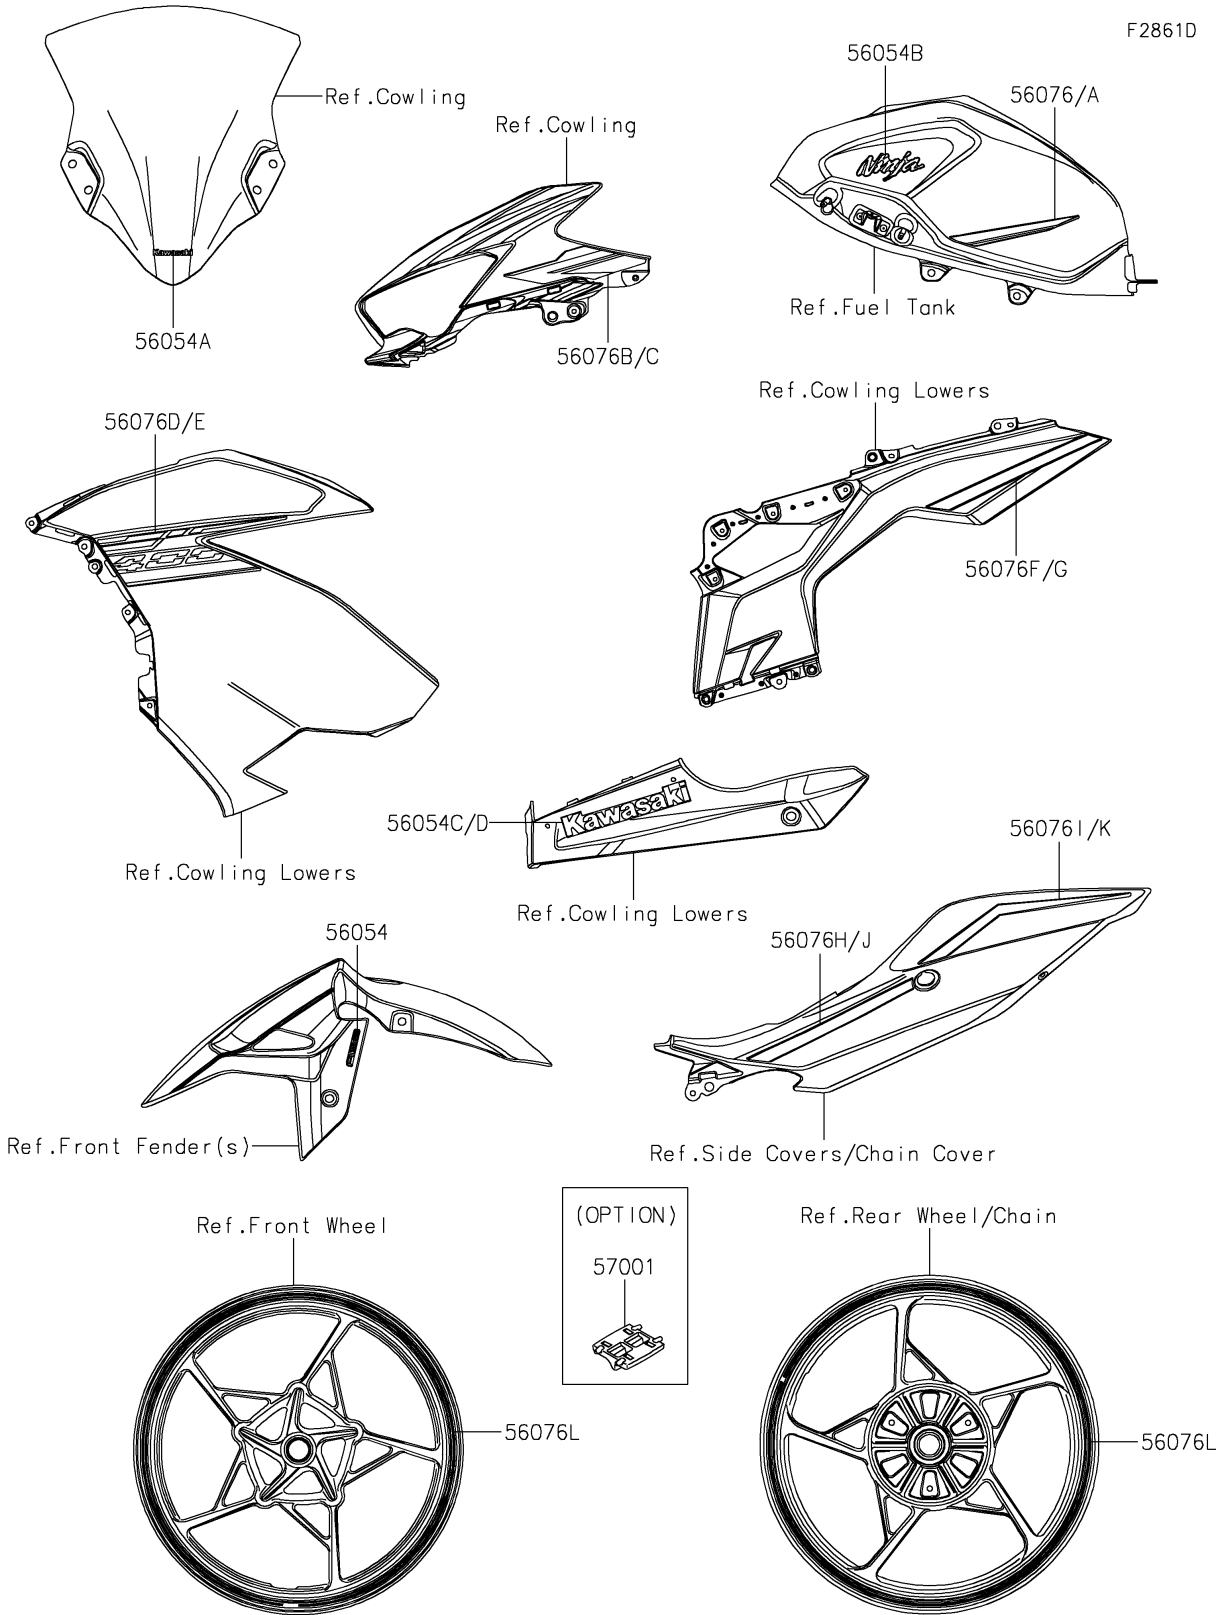

2021 NINJA® 400 ABS PARTS DIAGRAM

Decals(Gray)(GMFBN/GMFBL)

F2861D

2021 NINJA® 400 ABS PARTS LIST

Decals(Gray)(GMFBN/GMFBL)

ITEM NAME	PART NUMBER	QUANTITY
MARK,FR FENDER,ABS (Ref # 56054)	56054-1412	2
MARK,WINDSHIELD,KAWASAKI (Ref # 56054A)	56054-2261	1
MARK,FUEL TANK,NINJA (Ref # 56054B)	56054-2825	2
MARK,LWR COWL.,LH,KAWASAKI (Ref # 56054C)	56054-2830	1
MARK,LWR COWL.,RH,KAWASAKI (Ref # 56054D)	56054-2831	1
PATTERN,FUEL TANK,LH (Ref # 56076)	56076-1797	1
PATTERN,FUEL TANK,RH (Ref # 56076A)	56076-1798	1
PATTERN,UPP COWL.,LH (Ref # 56076B)	56076-1799	1
PATTERN,UPP COWL.,RH (Ref # 56076C)	56076-1800	1
PATTERN,SIDE COWL.,LH (Ref # 56076D)	56076-1801	1
PATTERN,SIDE COWL.,RH (Ref # 56076E)	56076-1802	1
PATTERN,SIDE COWL.,LH,LWR (Ref # 56076F)	56076-1803	1
PATTERN,SIDE COWL.,RH,LWR (Ref # 56076G)	56076-1804	1
PATTERN,TAIL COVER,LH,FR (Ref # 56076H)	56076-1805	1
PATTERN,TAIL COVER,LH,RR (Ref # 56076I)	56076-1806	1
PATTERN,TAIL COVER,RH,FR (Ref # 56076J)	56076-1807	1
PATTERN,TAIL COVER,RH,RR (Ref # 56076K)	56076-1808	1
PATTERN,WHEEL,GREEN,4X1353 (Ref # 56076L)	56076-2175	4
RIM STRIPE APPLICATOR (Ref # 57001)	57001-1752	AR