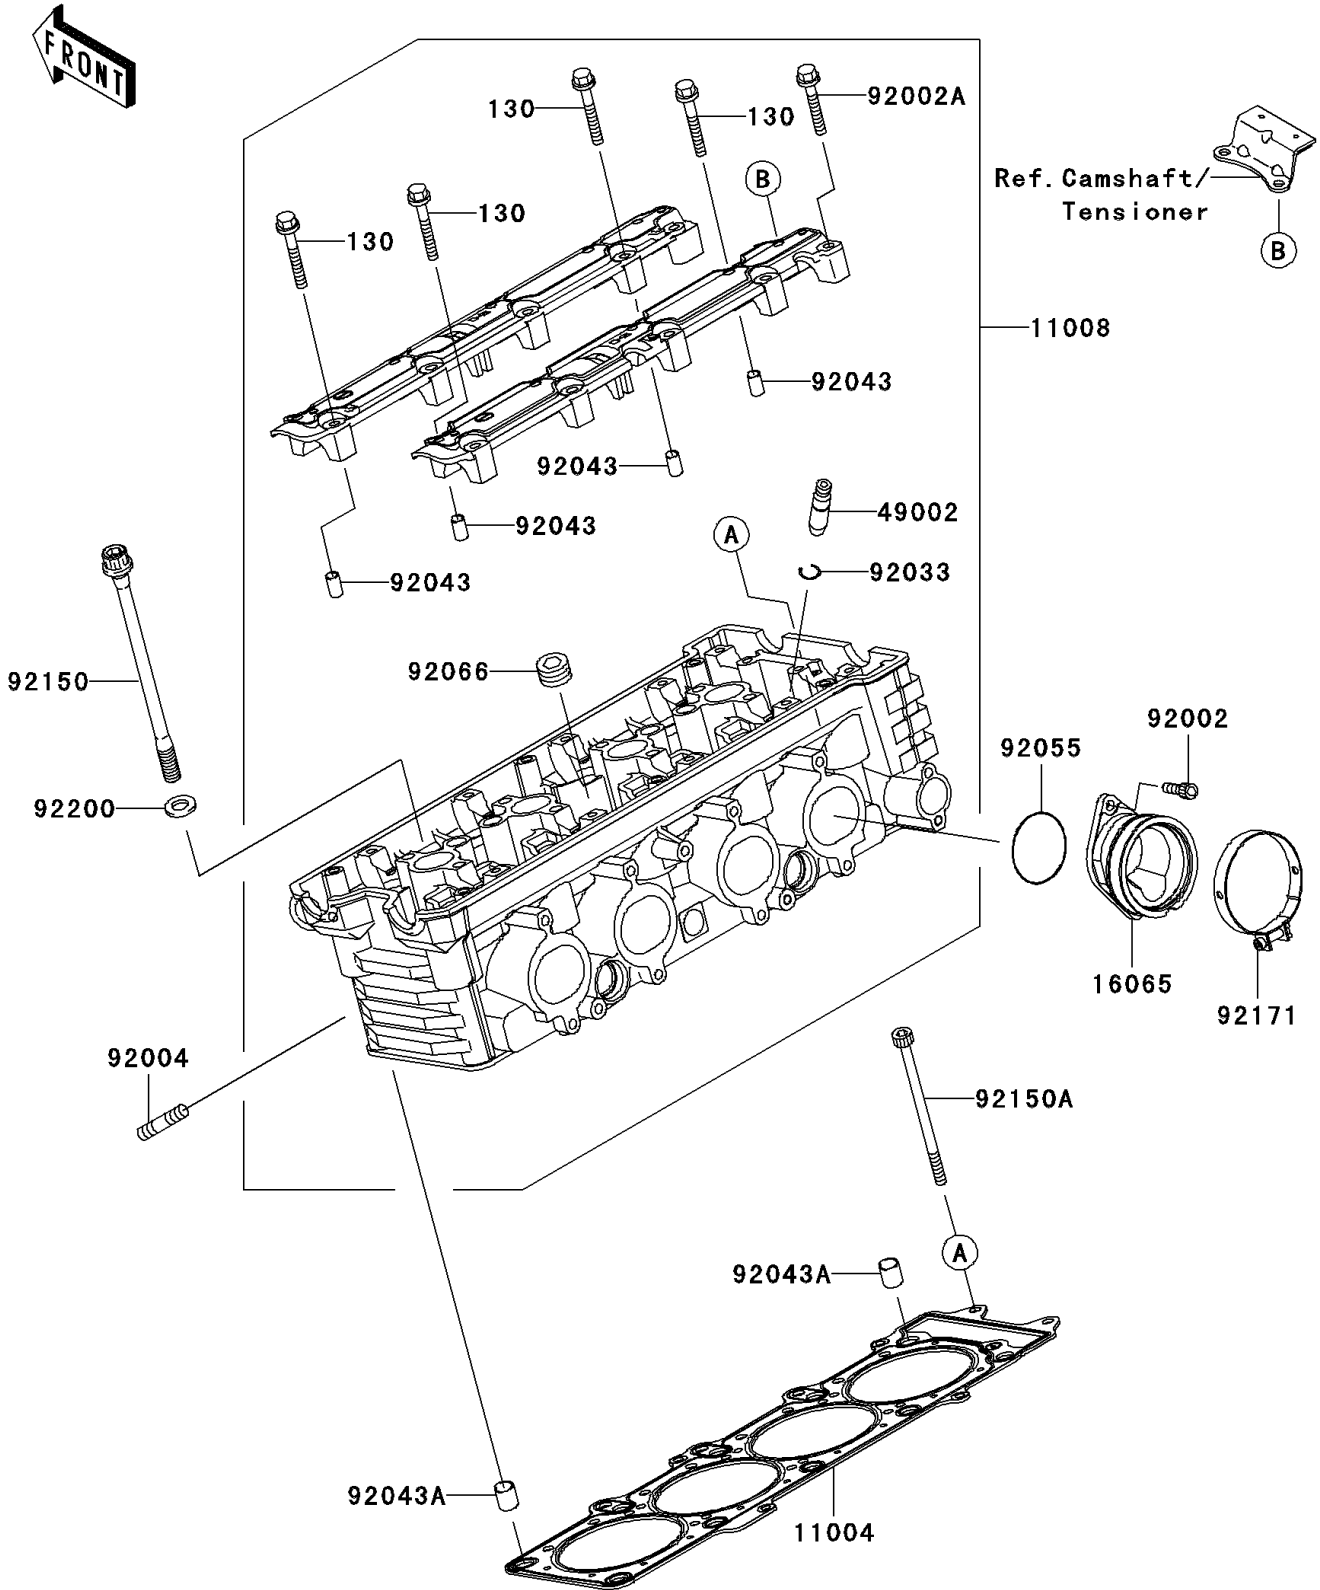

# 2003 Z1000 PARTS DIAGRAM

Cylinder Head

E1111

## 2003 Z1000 PARTS LIST

### Cylinder Head

ITEM NAME	PART NUMBER	QUANTITY
BOLT-FLANGED (Ref # 130)	130P0645	4
GASKET-HEAD (Ref # 11004)	11004-1385	1
HEAD-COMP-CYLINDER (Ref # 11008)	11008-1433	1
HOLDER-CARBURETOR (Ref # 16065)	16065-1387	4
GUIDE-VALVE (Ref # 49002)	49002-1116	AR
BOLT,6X16 (Ref # 92002)	92002-1143	8
BOLT,6X40 (Ref # 92002A)	92002-1756	16
STUD,8X22 (Ref # 92004)	92004-1249	8
RING-SNAP (Ref # 92033)	92033-1247	16
PIN,6.2X8X14 (Ref # 92043)	92043-1263	4
PIN,10.1X12X14 (Ref # 92043A)	92043-4009	2
RING-O,43.7X1.9 (Ref # 92055)	92055-1401	4
PLUG,PT1/2X12.5 (Ref # 92066)	92066-0002	5
BOLT,10X165 (Ref # 92150)	92150-1368	10
BOLT,SOCKET,6X110 (Ref # 92150A)	92150-1755	2
CLAMP (Ref # 92171)	92171-1552	4
WASHER,10.5X19X2.3 (Ref # 92200)	92200-1042	10