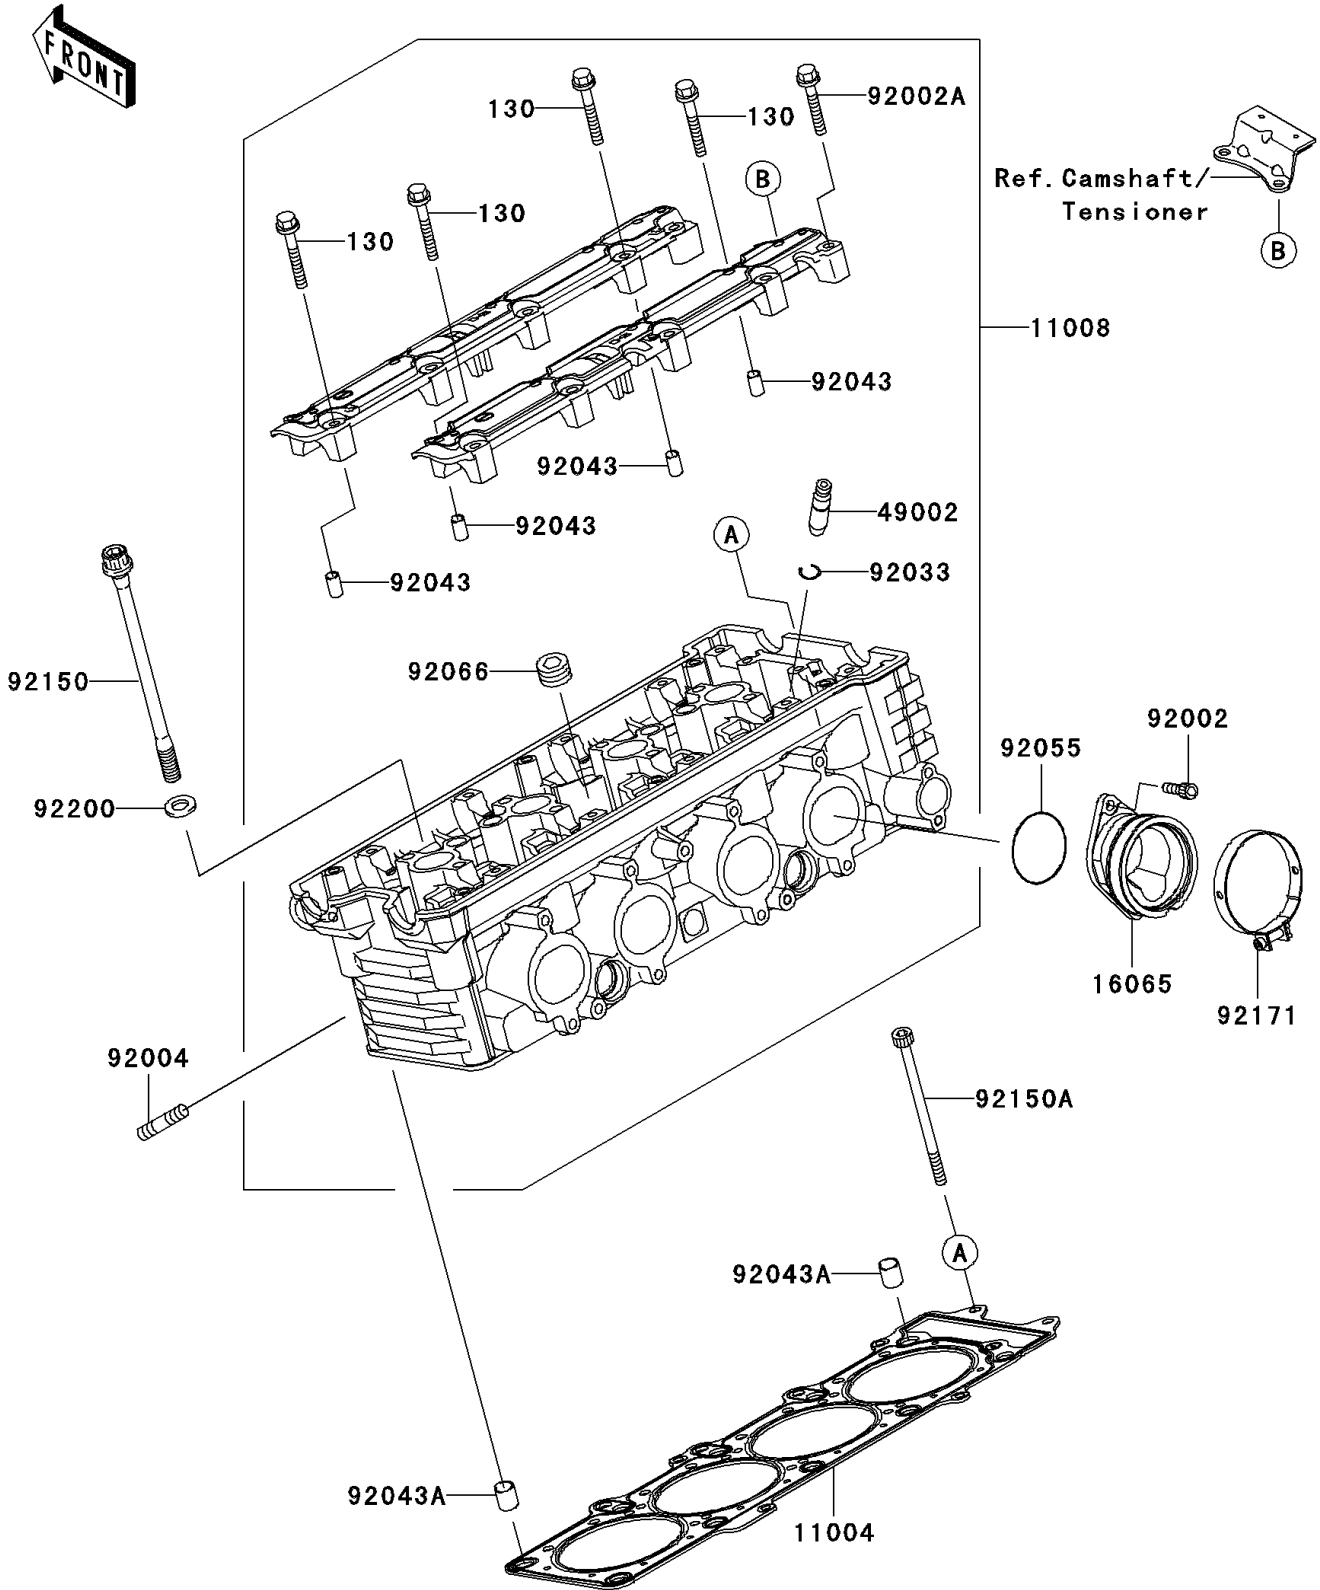

# 2004 Z1000 PARTS DIAGRAM

Cylinder Head

E1111

## 2004 Z1000 PARTS LIST

### Cylinder Head

ITEM NAME	PART NUMBER	QUANTITY
BOLT-FLANGED (Ref # 130)	130P0645	4
GASKET-HEAD (Ref # 11004)	11004-1385	1
HEAD-COMP-CYLINDER (Ref # 11008)	11008-1433	1
HOLDER-CARBURETOR (Ref # 16065)	16065-1387	4
GUIDE-VALVE (Ref # 49002)	49002-1116	AR
BOLT,6X16 (Ref # 92002)	92002-1143	8
BOLT,6X40 (Ref # 92002A)	92002-1756	16
STUD,8X22 (Ref # 92004)	92004-1249	8
RING-SNAP (Ref # 92033)	92033-1247	16
PIN,6.2X8X14 (Ref # 92043)	92043-1263	4
PIN,10.1X12X14 (Ref # 92043A)	92043-4009	2
RING-O,43.7X1.9 (Ref # 92055)	92055-1401	4
PLUG,PT1/2X12.5 (Ref # 92066)	92066-0002	5
BOLT,10X165 (Ref # 92150)	92150-1368	10
BOLT,SOCKET,6X110 (Ref # 92150A)	92150-1755	2
CLAMP (Ref # 92171)	92171-1552	4
WASHER,10.5X19X2.3 (Ref # 92200)	92200-1042	10