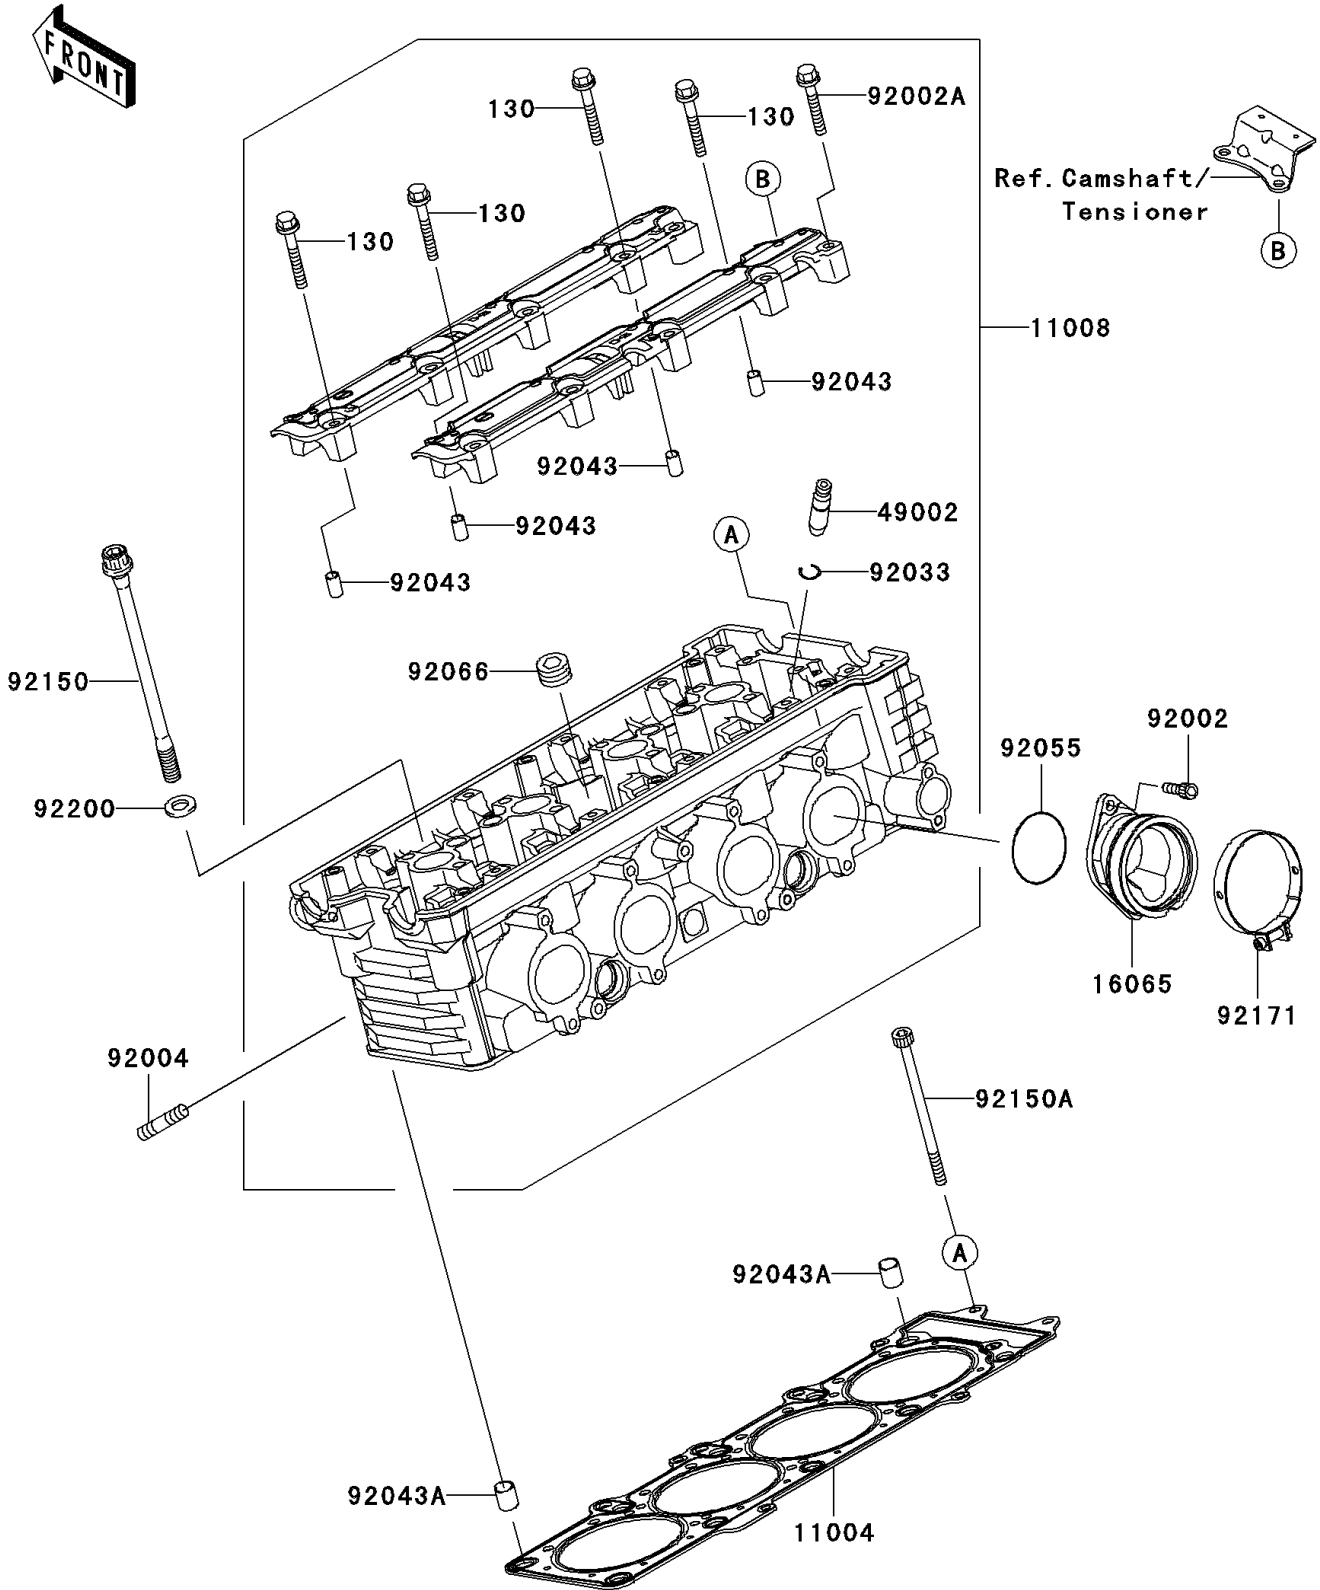

2005 Z1000 PARTS DIAGRAM

Cylinder Head

E1111

2005 Z1000 PARTS LIST

Cylinder Head

ITEM NAME	PART NUMBER	QUANTITY
BOLT-FLANGED (Ref # 130)	130P0645	4
GASKET-HEAD (Ref # 11004)	11004-1385	1
HEAD-COMP-CYLINDER (Ref # 11008)	11008-1433	1
HOLDER-CARBURETOR (Ref # 16065)	16065-1387	4
GUIDE-VALVE (Ref # 49002)	49002-1116	AR
BOLT,6X16 (Ref # 92002)	92002-1143	8
BOLT,6X40 (Ref # 92002A)	92002-1756	16
STUD,8X22 (Ref # 92004)	92004-1249	8
RING-SNAP (Ref # 92033)	92033-1247	16
PIN,6.2X8X14 (Ref # 92043)	92043-1263	4
PIN,10.1X12X14 (Ref # 92043A)	92043-4009	2
RING-O,43.7X1.9 (Ref # 92055)	92055-1401	4
PLUG,PT1/2X12.5 (Ref # 92066)	92066-0002	5
BOLT,10X165 (Ref # 92150)	92150-1368	10
BOLT,SOCKET,6X110 (Ref # 92150A)	92150-1755	2
CLAMP (Ref # 92171)	92171-1552	4
WASHER,10.5X19X2.3 (Ref # 92200)	92200-1042	10