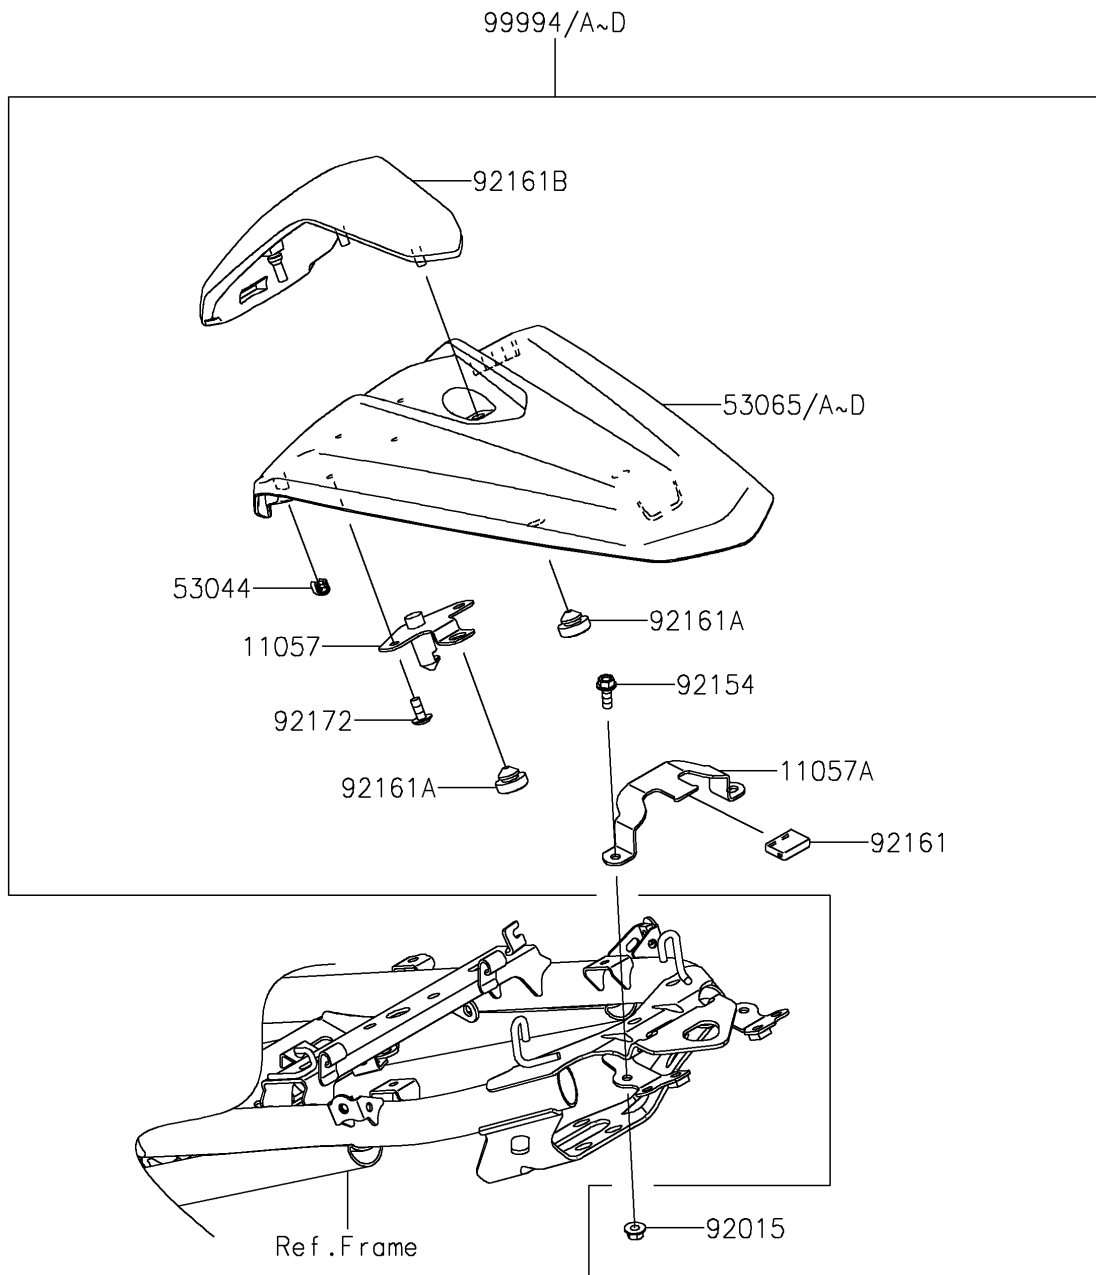

# 2021 NINJA® 400 ABS PARTS DIAGRAM

Accessory(Single Seat Cover)

F2910

## 2021 NINJA® 400 ABS PARTS LIST

Accessory(Single Seat Cover)

ITEM NAME	PART NUMBER	QUANTITY
BRACKET,COVER FIX (Ref # 11057)	11057-1241	1
BRACKET,FRAME FIX (Ref # 11057A)	11057-1242	1
TRIM,L=20 (Ref # 53044)	53044-0021	2
COVER SEAT,M.G.GRAY (Ref # 53065A)	53065-0044-45W	1
NUT,FLANGED,5MM (Ref # 92015)	92015-1656	2
BOLT,FLANGED,5X14 (Ref # 92154)	92154-2894	2
DAMPER,15X21X5.5 (Ref # 92161)	92161-1472	1
DAMPER,9.5X18X6 (Ref # 92161A)	92161-1473	3
DAMPER,SEAT COVER (Ref # 92161B)	92161-1988	1
SCREW,5X12 (Ref # 92172)	92172-0821	2
KIT,SINGLE SEAT COVER,M.G.GRAY (Ref # 99994A)	99994-1038-45W	1