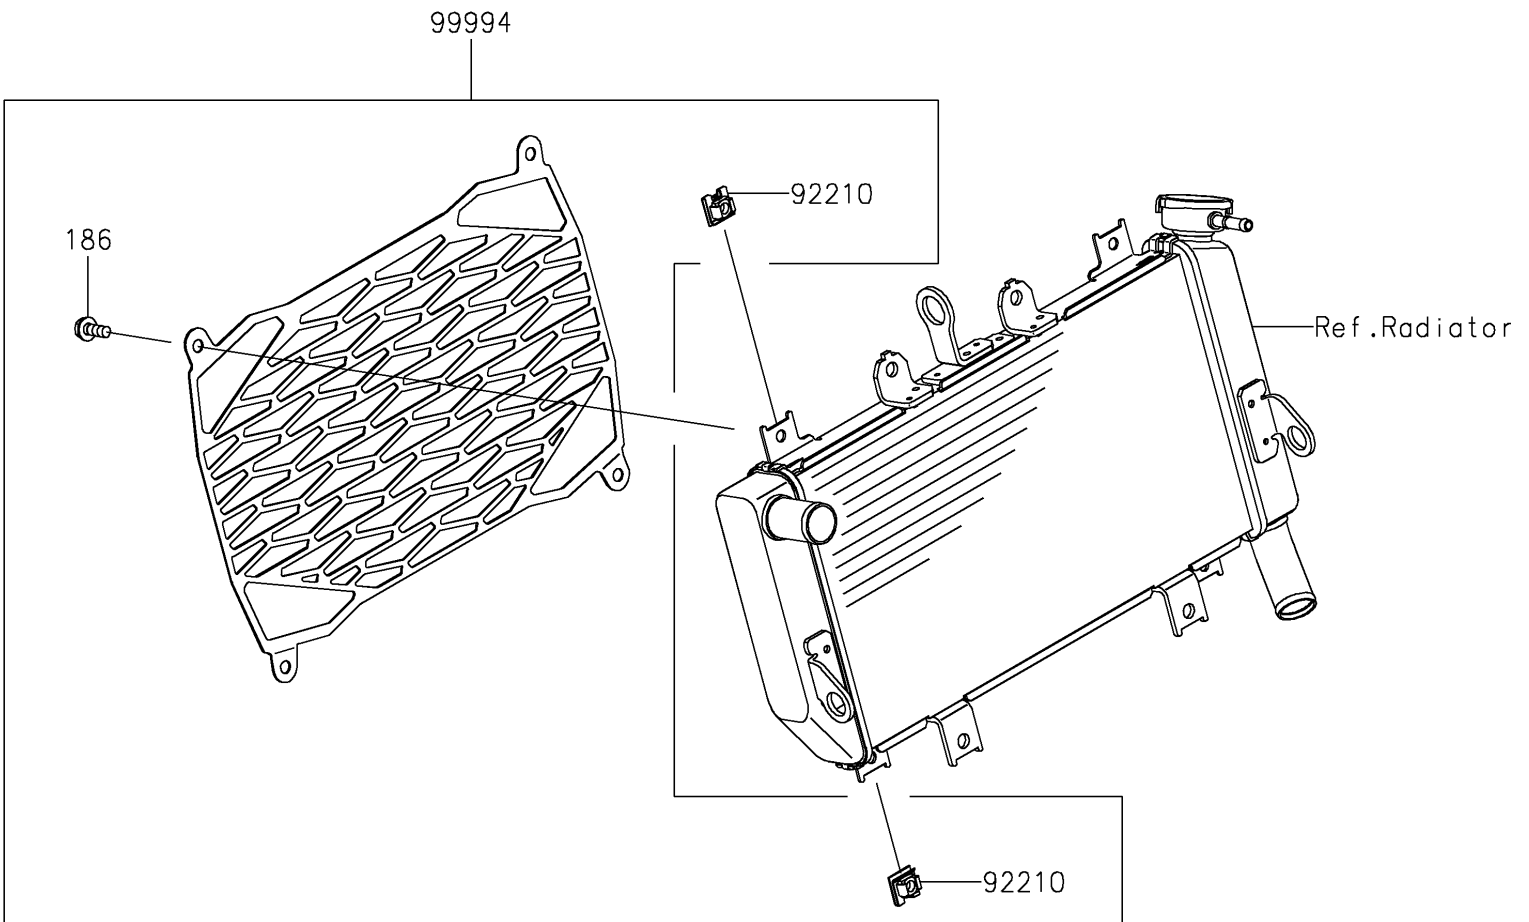

2021 NINJA® 400 ABS PARTS DIAGRAM

Accessory(Radiator Screen)

F2910A

2021 NINJA® 400 ABS PARTS LIST

Accessory(Radiator Screen)

| ITEM NAME | PART NUMBER | QUANTITY |
|---|-------------|----------|
| NUT,CLIP,6MM (Ref # 92210) | 92210-0867 | 4 |
| KIT-ACCESSORY,RADIATOR SCREEN (Ref # 99994) | 99994-1048 | 1 |
| BOLT-UPSET-WP (Ref # 186) | 186BA0616 | 4 |