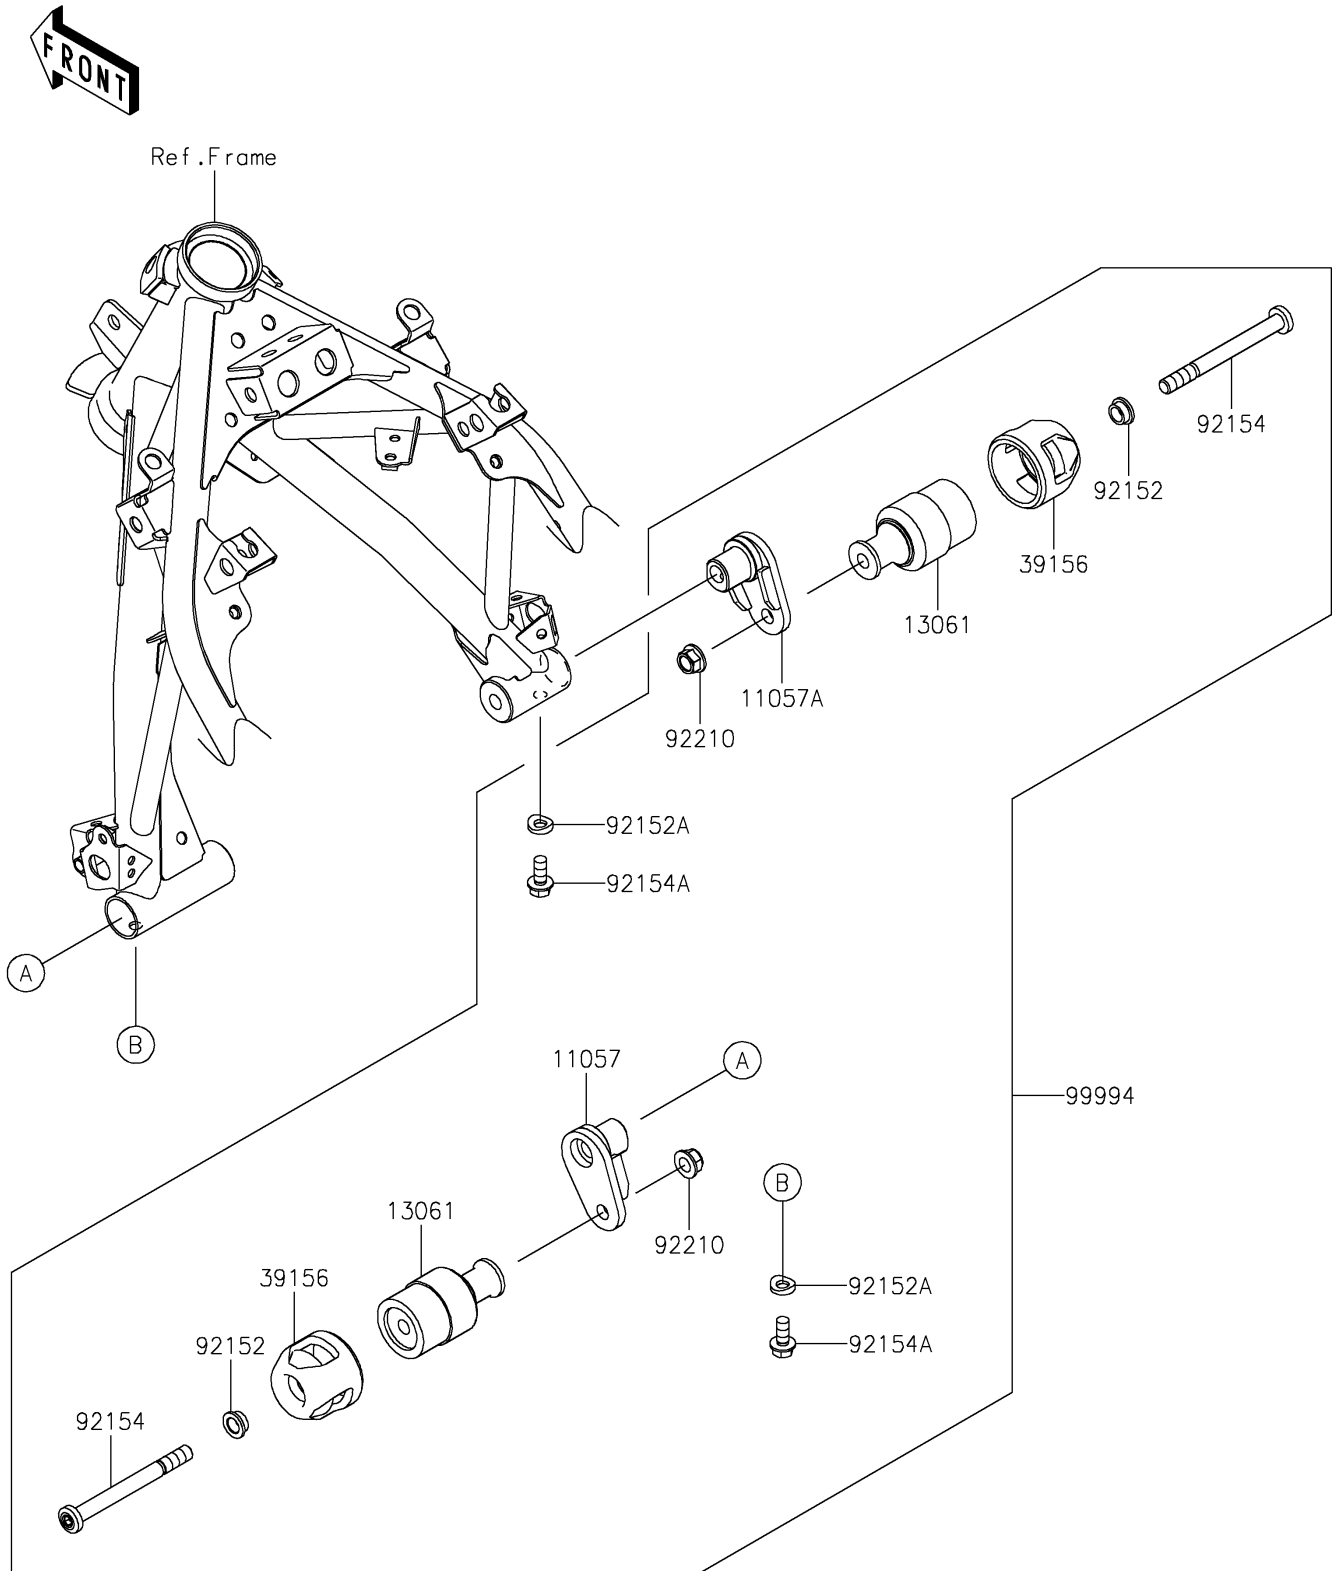

2021 NINJA® 400 PARTS DIAGRAM

Accessory(Slider)

F2910C

2021 NINJA® 400 PARTS LIST

Accessory(Slider)

ITEM NAME	PART NUMBER	QUANTITY
BRACKET,SLIDER,LH (Ref # 11057)	11057-1234	1
BRACKET,SLIDER,RH (Ref # 11057A)	11057-1235	1
BOSS (Ref # 13061)	13061-0782	2
PAD,SLIDER (Ref # 39156)	39156-1913	2
COLLAR,10.2X14X7 (Ref # 92152)	92152-2129	2
COLLAR,8.3X16 (Ref # 92152A)	92152-2423	2
BOLT,SOCKET,10X105 (Ref # 92154)	92154-1767	2
BOLT-FLANGED,8X14 (Ref # 92154A)	92154-3798	2
NUT,LOCK,FLANGED,10MM (Ref # 92210)	92210-1081	2
KIT-ACCESSORY,SLIDER (Ref # 99994)	99994-1036	1